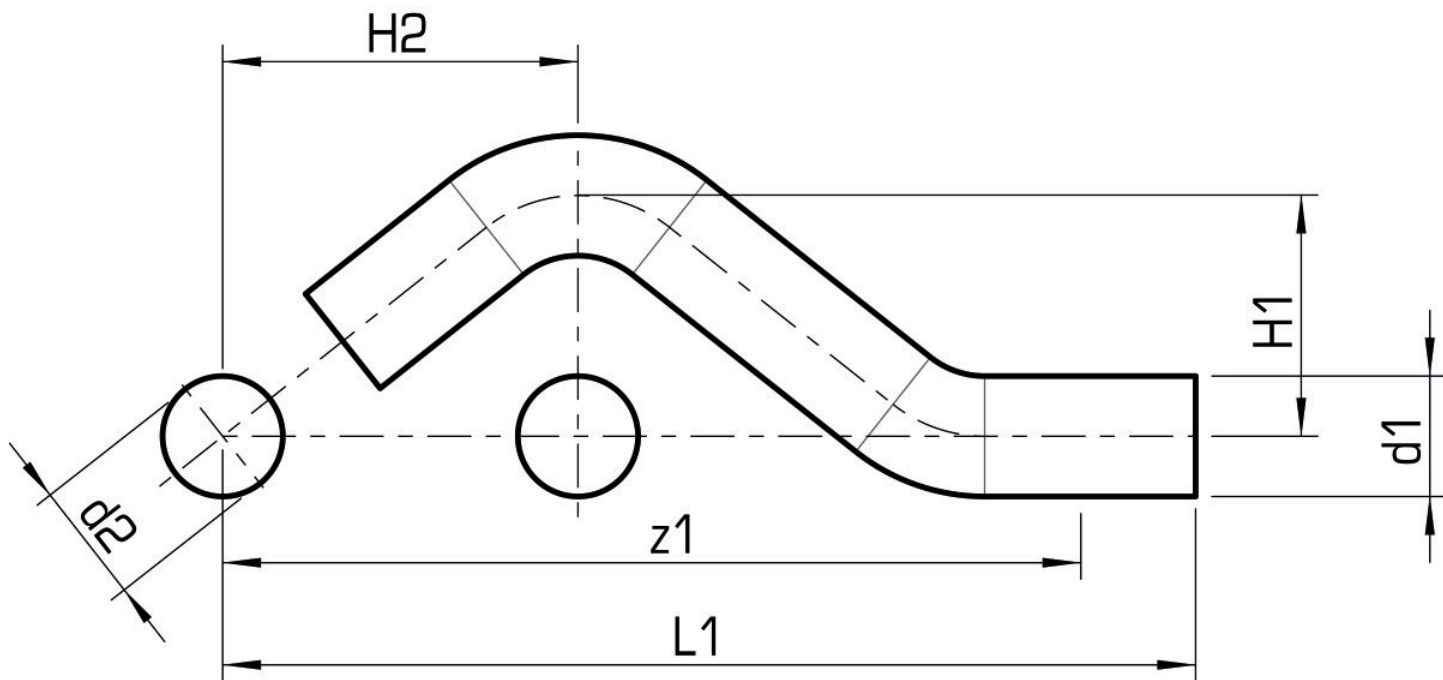

## Areas of application

Curved pipe for parallel lines m/m made of stainless steel 1.4301

ATTENTION: NOT suitable for drinking water!

## Article information

port 1	Zapfen/Rohrende
port 2	Zapfen/Rohrende
execution	1-teilig
design	Versprung
press contour	M

## Product information

VPE1	10,00 SA1
VPE2	40,00 KT1
VPE3	1000,00 PAL
weight	0,140 KGM
text	STEELFIX industrial stainless steel press-fit curved pipe male/female
INTRNR	73072980
code	NPI427

Art. No	label	d1 mm	d2 mm	L1 mm	z1 mm
53323DD0	22	18	22	178	157