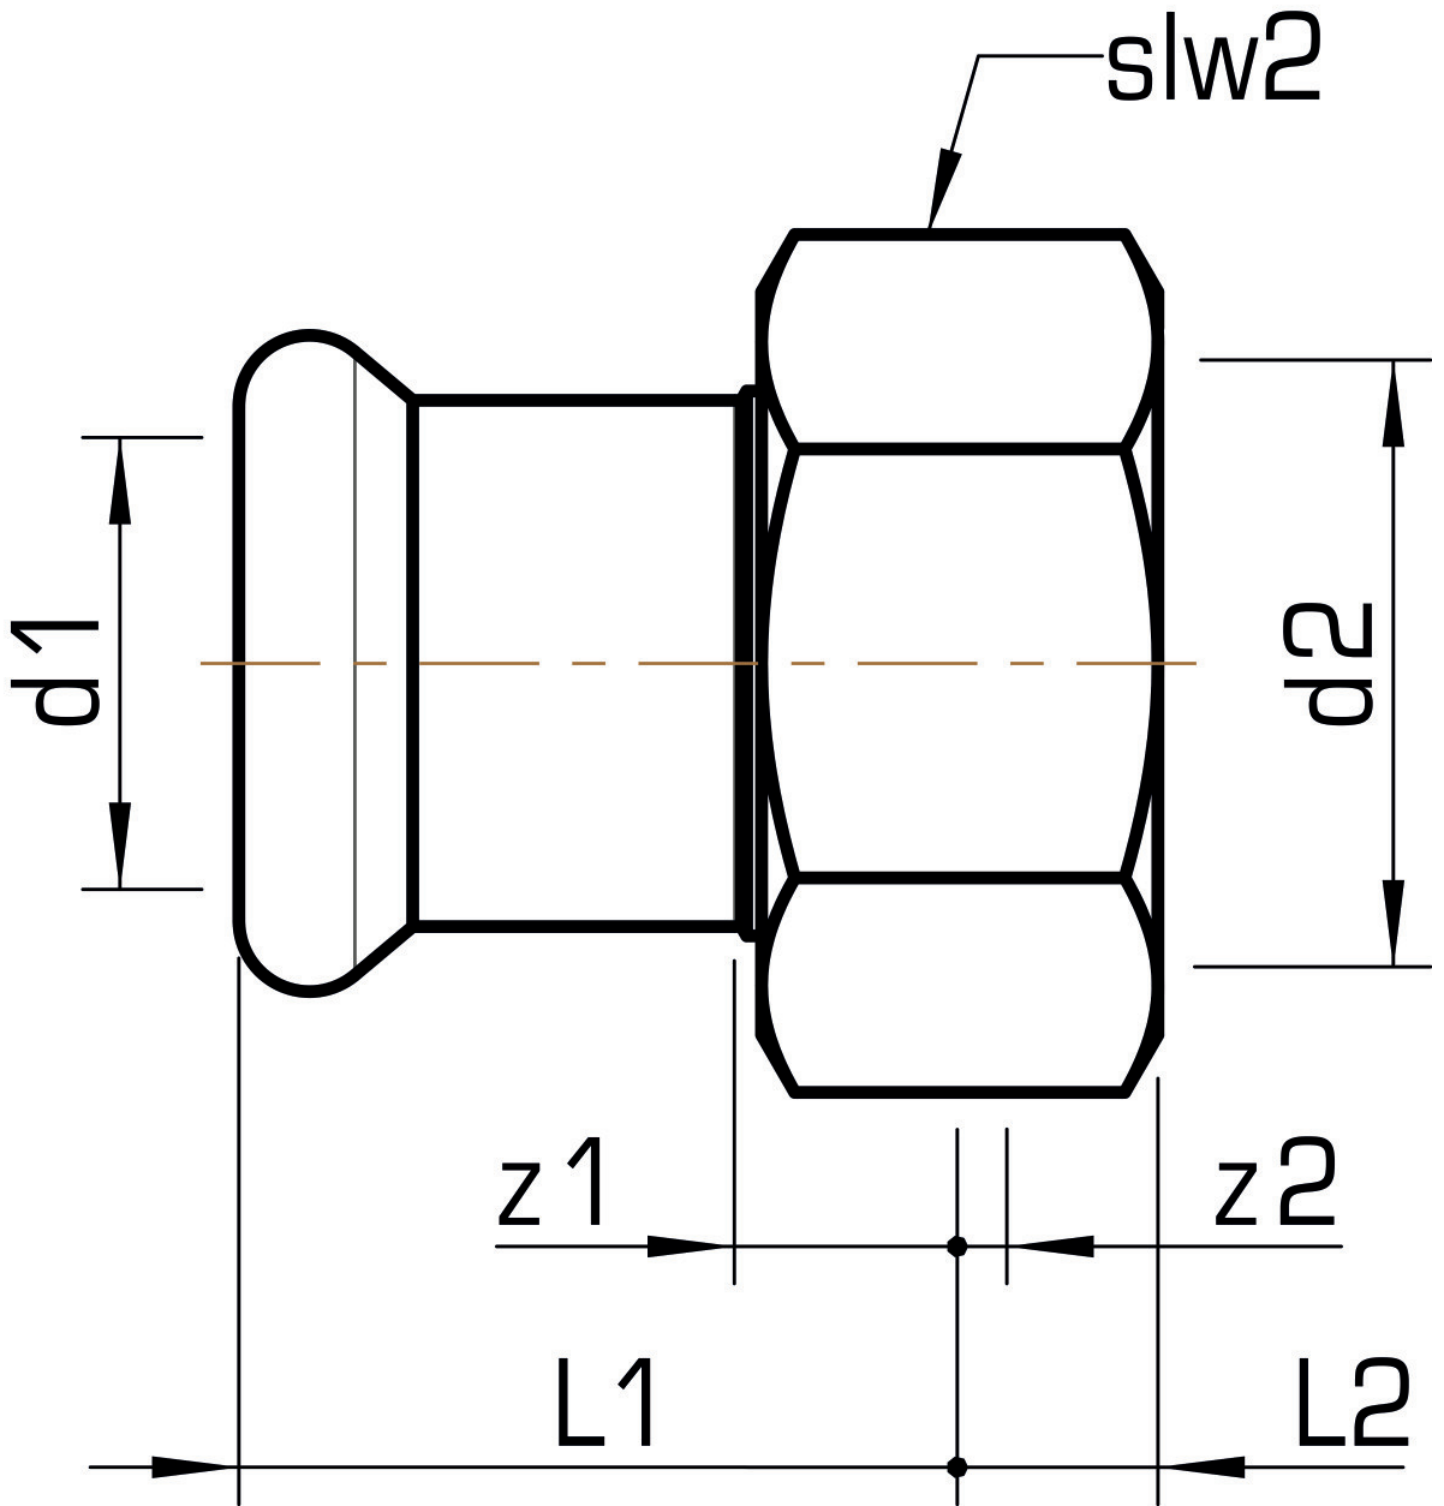

# STEEL FIX EDELSTAHL

NPI455 STEELFIX industrial stainless steel press-fit screw fitting with female thread 42x1 3/4"

53803G08

## Areas of application

Press-adapter female screw union to connect to fittings, made of stainless steel 1.4301, incl. EPDM sealing components, d15-54 "leak before pressed"

Press contour: M

ATTENTION: NOT suitable for drinking water!

## Article information

port 1	Pressmuffe
port 2	Innengewinde zylindrisch BSPT-Rp (ISO 7-1 / EN 10226-1)
execution	1-teilig
design	gerade
press contour	M

## Product information

VPE1	4,00 SA1
VPE2	12,00 KT1
VPE3	300,00 PAL
weight	0,270 KGM
text	STEELFIX industrial stainless steel press-fit screw fitting with female thread
INTRNR	73072980
code	NPI455

Art. No	label	d2 Zoll	d1 mm	L1 mm	L2 mm	z1 mm	z2 mm	slw2 mm
53803G08	42x1 3/4"	1 3/4 Zoll	42	35,5	17	5,5	5,5	58