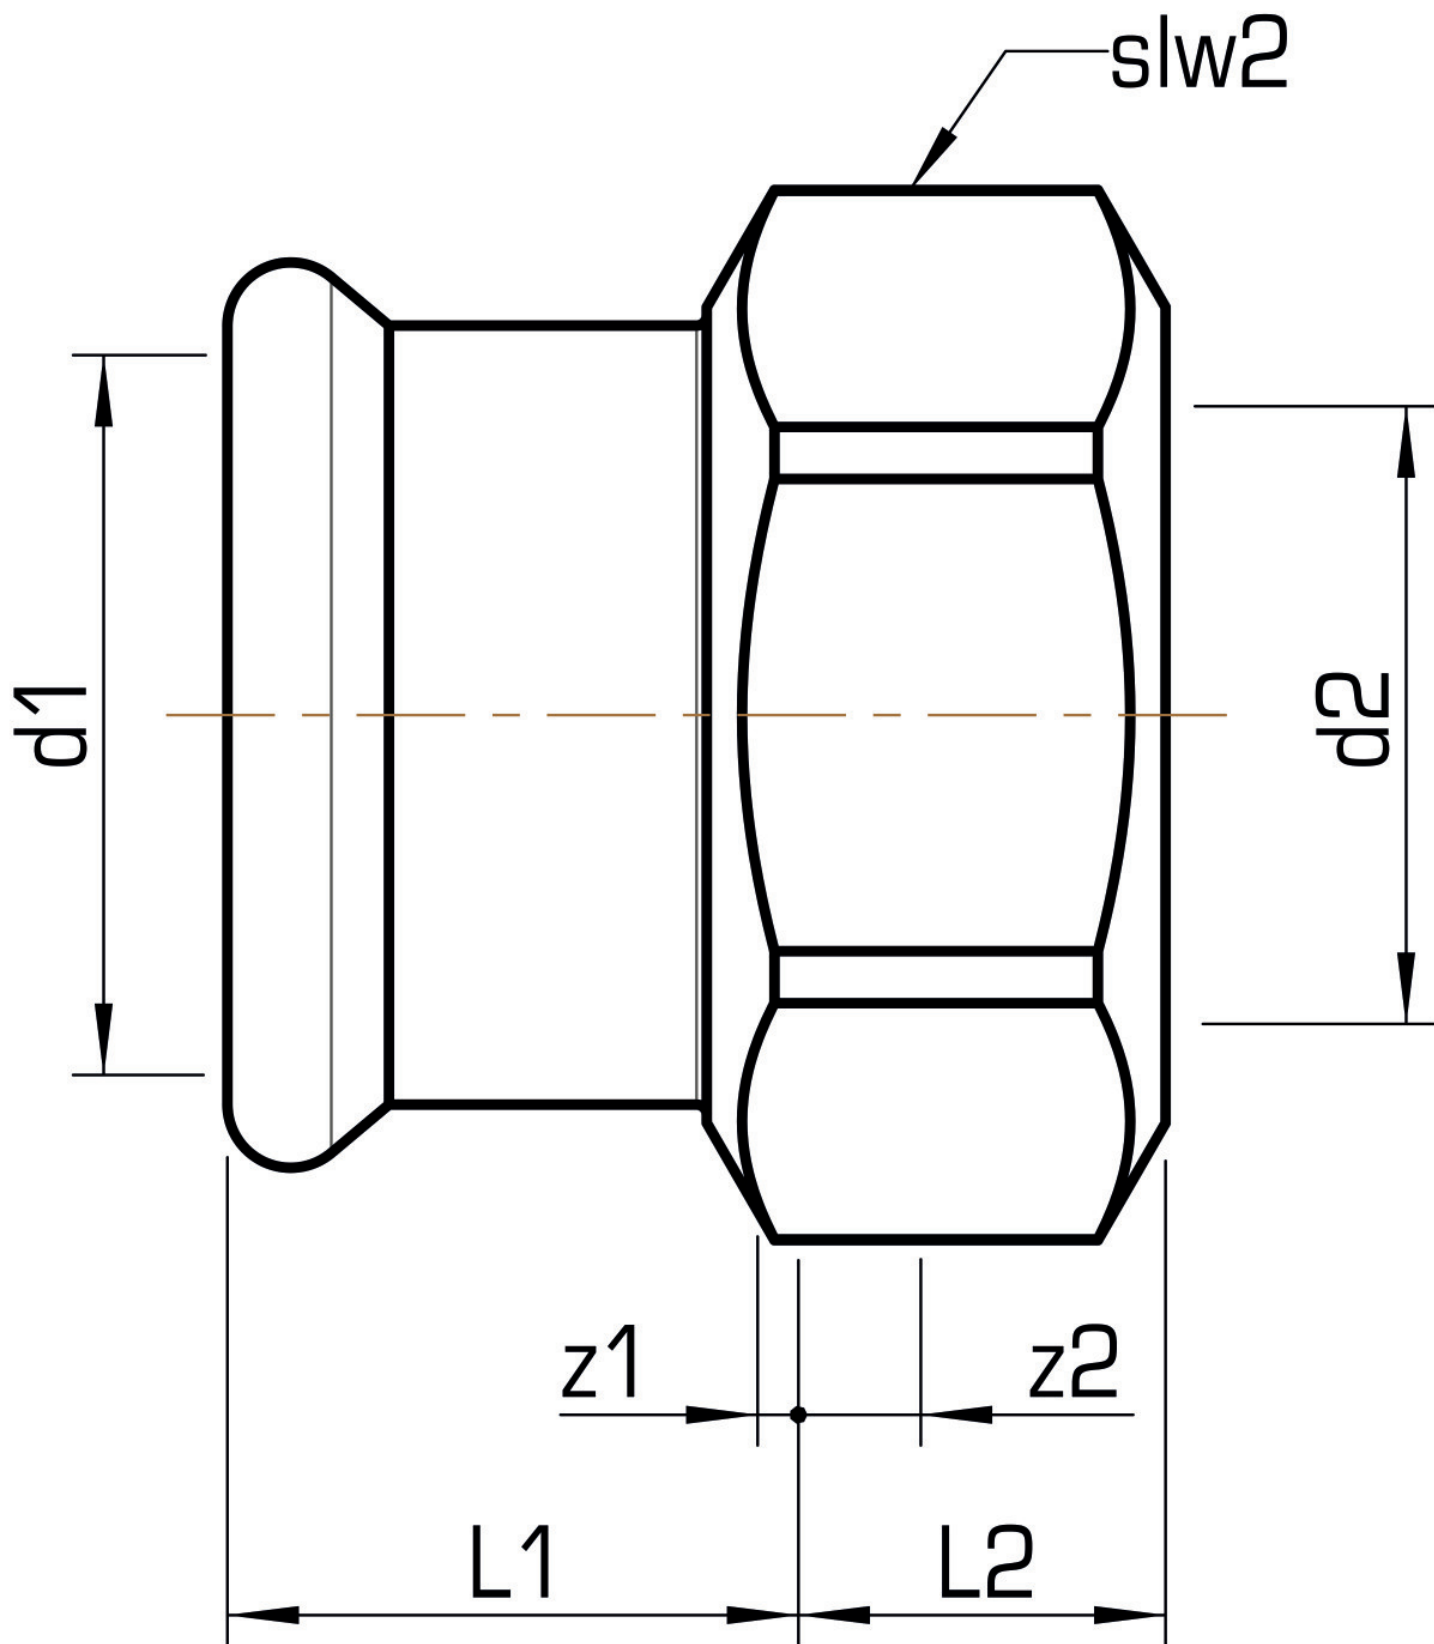

STEEL FIX EDELSTAHL

NPI457 STEELFIX industrial stainless steel press-fit adapter with female thread 22x1/2"

53806D02

Areas of application

Press-adapter with female thread made of stainless steel 1.4301, incl. EPDM sealing elements, d15-54 "leak before pressed"

Press contour: M

ATTENTION: NOT suitable for drinking water!

Specifications

Article information

port 1	Pressmuffe
port 2	Innengewinde zylindrisch BSPT-Rp (ISO 7-1 / EN 10226-1)
execution	1-teilig
design	gerade
press contour	M

Product information

VPE1	10,00 SA1
VPE2	100,00 KT1
VPE3	2500,00 PAL
weight	0,110 KGM
text	STEELFIX industrial stainless steel press-fit adapter with female thread
INTRNR	73072980
code	NPI457

Art. No	label	d2 Zoll	d1 mm	L1 mm	L2 mm	z1 mm	z2 mm	slw2 mm
53806D02	22x1/2"	1/2 Zoll (15)	22	23,5	13	2,5	3	32