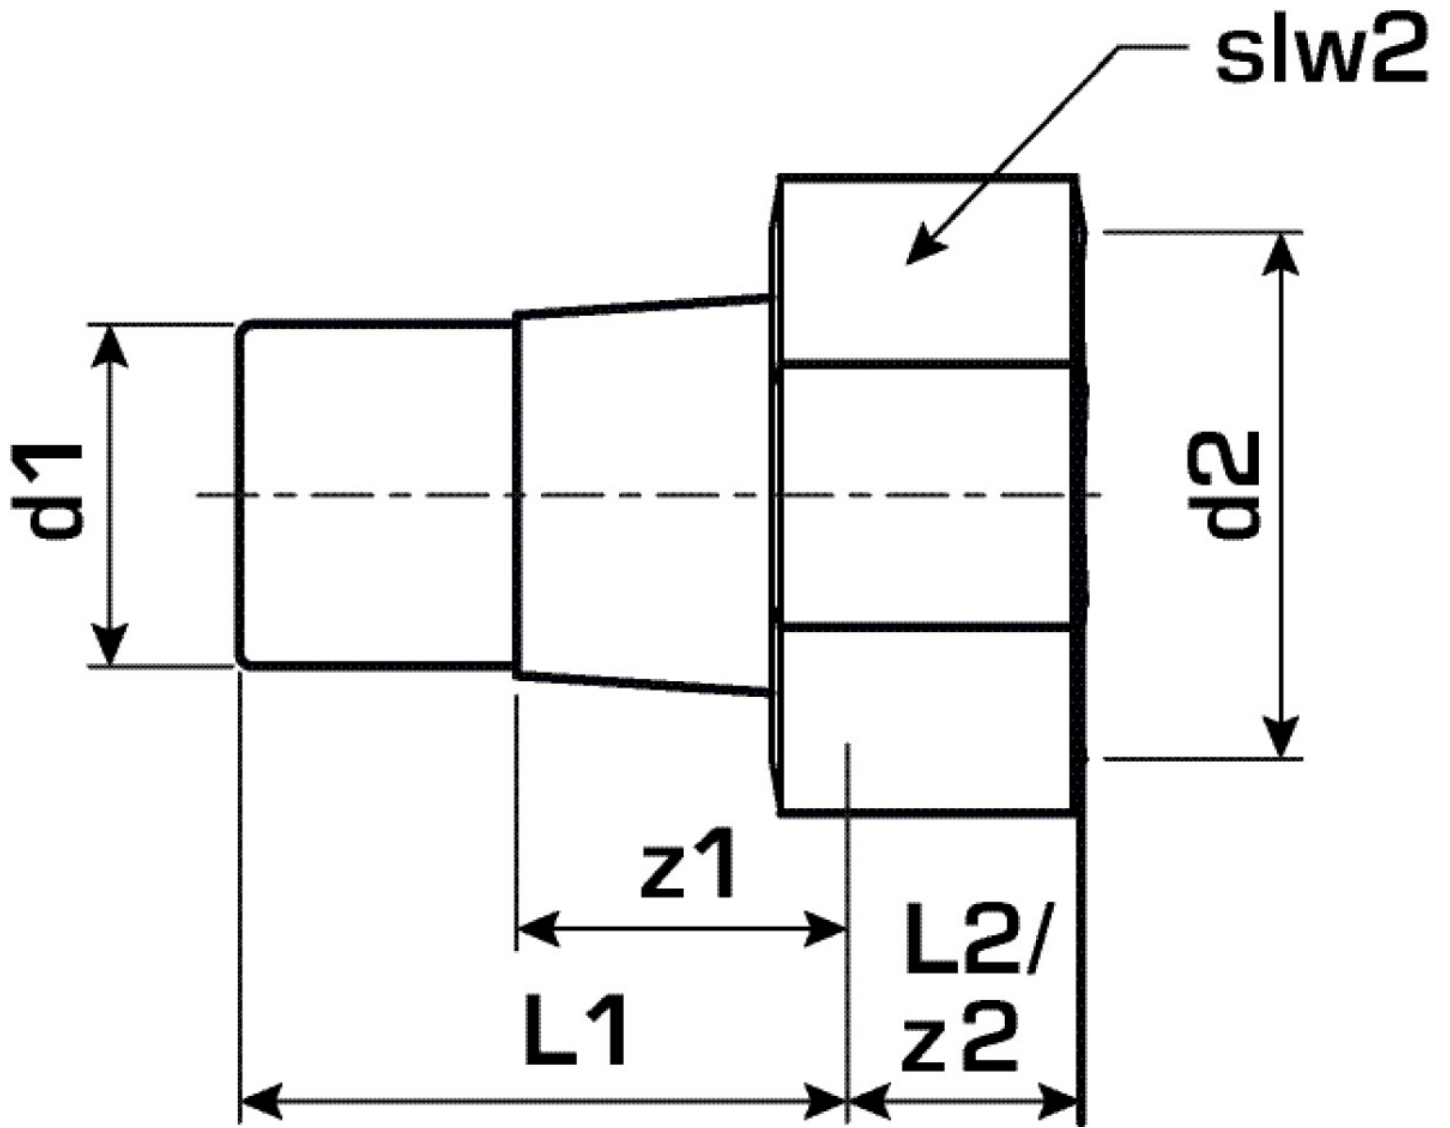

## KE57 KELEN PP-RCT fitting connection with female screw connection 20x1"

2762001

## Article information

port 1	Kunststoffschweißmuffe
port 2	Innengewinde zylindrisch BSPT-Rp (ISO 7-1 / EN 10226-1)
design	gerade

## Product information

VPE1	5,00 SA1
VPE2	40,00 KT1
VPE3	160,00 KT2
VPE4	3840,00 PAL
weight	0,072 KGM
text	KELEN PP-RCT fitting connection with female screw connection
INTRNR	39174000
main material group	KELEN
material group	KELEN metal fittings
code	KE57