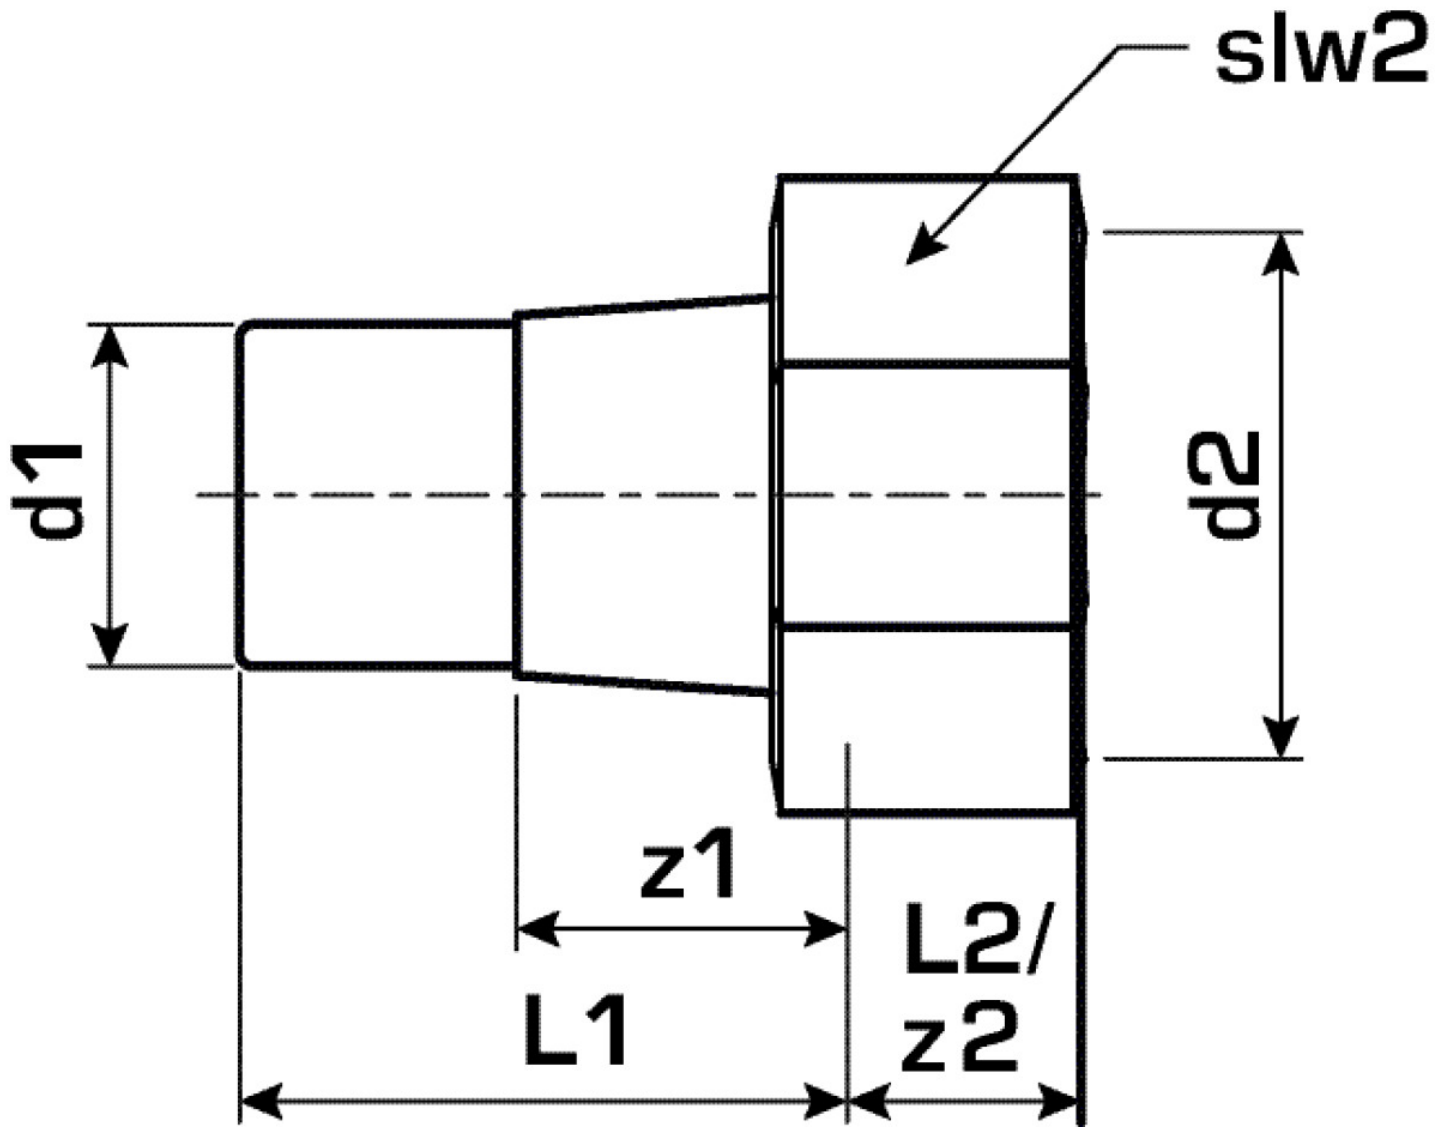

KELEN

KE57 KELEN PP-RCT fitting connection with female screw connection 32x6/4"

2763001

Areas of application

KELEN PP-RCT polyfusion weld fitting, flat sealing, including EPDM seal
plastic socket or EPDM seal available separately!

Approvals:

KE KELIT GmbH

A 4020 Linz, Ignaz-Mayer-Straße 17, Austria, Europe

PHONE +43 (0) 50 779 E-MAIL office@kekelit.com

www.kekelit.com

Specifications

Article information

port 1	Kunststoffschweißmuffe
port 2	Innengewinde zylindrisch BSPT-Rp (ISO 7-1 / EN 10226-1)
design	gerade

Product information

VPE1	3,00 SA1
VPE2	18,00 KT1
VPE3	72,00 KT2
VPE4	1728,00 PAL
weight	0,142 KGM
text	KELEN PP-RCT fitting connection with female screw connection
INTRNR	39174000
main material group	KELEN
material group	KELEN metal fittings
code	KE57

Art. No	label	d1 mm	L1 mm	L2 mm	z1 mm	z2 mm	slw2
2763001	32x6/4"	32	56	11	30	11	52