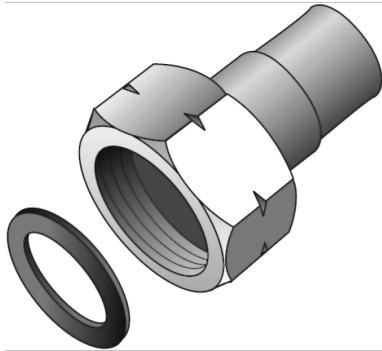

## KE57 KELEN PP-RCT fitting connection with female screw connection 40x2"

2763501

### Areas of application

KELEN PP-RCT polyfusion weld fitting, flat sealing, including EPDM seal  
plastic socket or EPDM seal available separately!

## Article information

port 1	Kunststoffschweißmuffe
port 2	Innengewinde zylindrisch BSPT-Rp (ISO 7-1 / EN 10226-1)
design	gerade

## Product information

VPE1	2,00 SA1
VPE2	10,00 KT1
VPE3	40,00 KT2
VPE4	960,00 PAL
weight	0,333 KGM
text	KELEN PP-RCT fitting connection with female screw connection
INTRNR	39174000
main material group	KELEN
material group	KELEN metal fittings
code	KE57