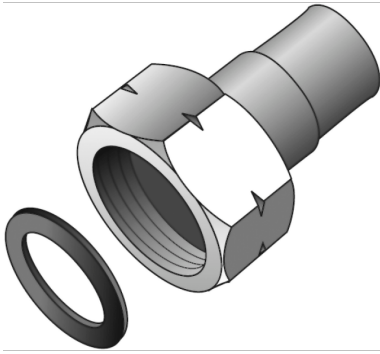

KELEN

KE57 KELEN PP-RCT fitting connection with female screw connection 50x2 1/4"

2764001

Areas of application

KELEN PP-RCT polyfusion weld fitting, flat sealing, including EPDM seal
plastic socket or EPDM seal available separately!

Approvals:

KE KELIT GmbH

A 4020 Linz, Ignaz-Mayer-Straße 17, Austria, Europe

PHONE +43 (0) 50 779 E-MAIL office@kekELIT.com

www.kekELIT.com

Specifications

Article information

port 1	Kunststoffschweißmuffe
port 2	Innengewinde zylindrisch BSPT-Rp (ISO 7-1 / EN 10226-1)
design	gerade

Product information

VPE1	1,00 SA1
VPE2	8,00 KT1
VPE3	32,00 KT2
VPE4	768,00 PAL
weight	0,323 KGM
text	KELEN PP-RCT fitting connection with female screw connection
INTRNR	39174000
main material group	KELEN
material group	KELEN metal fittings
code	KE57

Art. No	label	d1 mm	L1 mm	L2 mm	z1 mm	z2 mm	slw2
2764001	50x2 1/4"	50	85	16	25	16	70