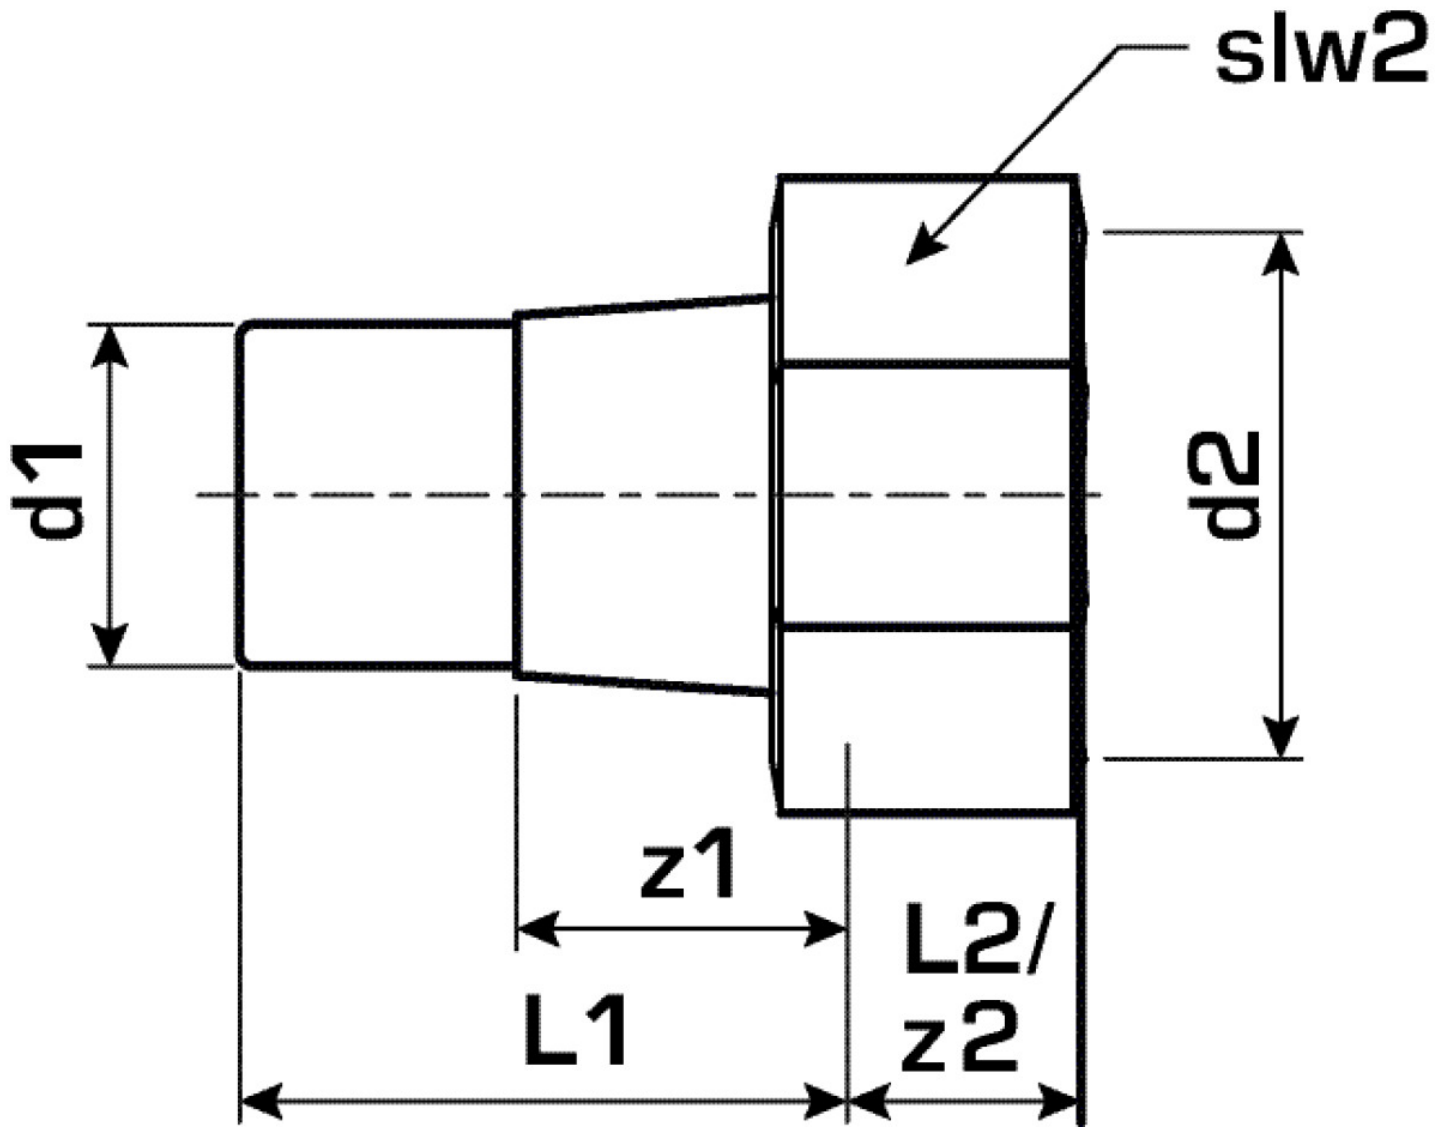

KELEN

KE57 KELEN PP-RCT fitting connection with female screw connection 63x2 3/4"

2764501

Areas of application

KELEN PP-RCT polyfusion weld fitting, flat sealing, including EPDM seal
plastic socket or EPDM seal available separately!

Approvals:

KE KELIT GmbH

A 4020 Linz, Ignaz-Mayer-Straße 17, Austria, Europe

PHONE +43 (0) 50 779 E-MAIL office@kekELIT.com

www.kekELIT.com

Specifications

Article information

port 1	Kunststoffschweißmuffe
port 2	Innengewinde zylindrisch BSPT-Rp (ISO 7-1 / EN 10226-1)
design	gerade

Product information

VPE1	1,00 SA1
VPE2	7,00 KT1
VPE3	28,00 KT2
VPE4	672,00 PAL
weight	0,479 KGM
text	KELEN PP-RCT fitting connection with female screw connection
INTRNR	39174000
main material group	KELEN
material group	KELEN metal fittings
code	KE57

Art. No	label	d1 mm	L1 mm	L2 mm	z1 mm	z2 mm	slw2
2764501	63x2 3/4"	63	87	16	36	16	86