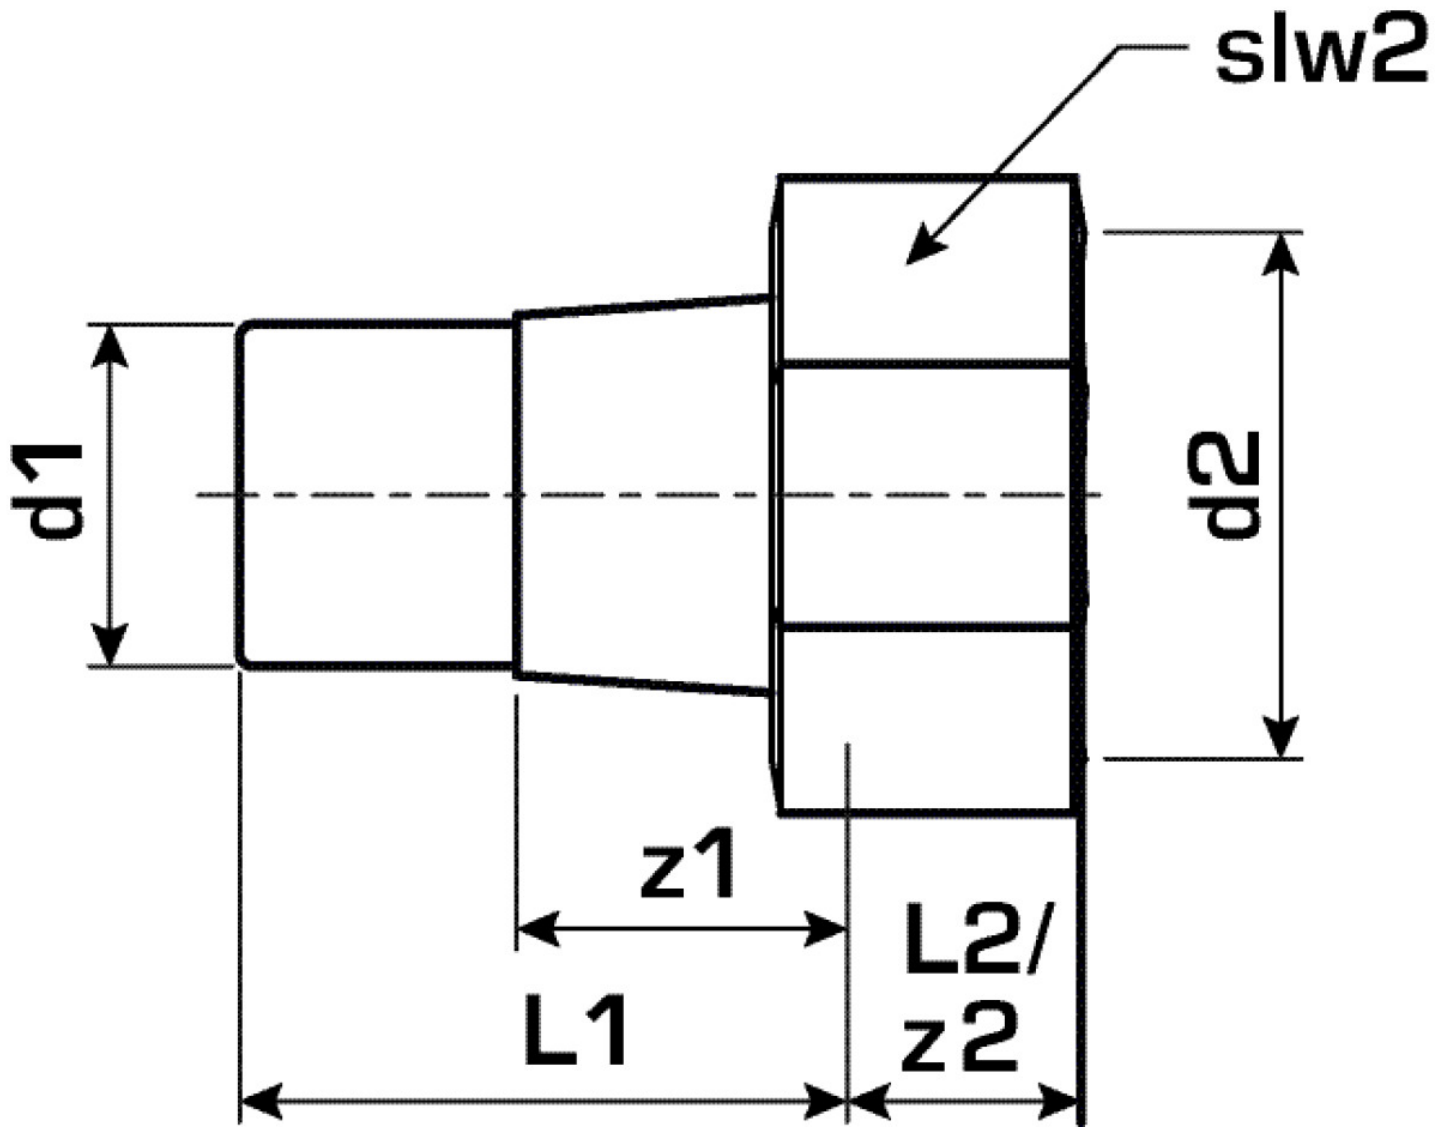

KELEN

KE57 KELEN PP-RCT fitting connection with female screw connection 75x3 1/4"

2765001

Areas of application

KELEN PP-RCT polyfusion weld fitting, flat sealing, including EPDM seal
plastic socket or EPDM seal available separately!

Approvals:

KE KELIT GmbH

A 4020 Linz, Ignaz-Mayer-Straße 17, Austria, Europe

PHONE +43 (0) 50 779 E-MAIL office@kekELIT.com

www.kekELIT.com

Specifications

Article information

port 1	Kunststoffschweißmuffe
port 2	Innengewinde zylindrisch BSPT-Rp (ISO 7-1 / EN 10226-1)
design	gerade

Product information

VPE1	1,00 SA1
VPE2	5,00 KT1
VPE3	20,00 KT2
VPE4	480,00 PAL
weight	1,061 KGM
text	KELEN PP-RCT fitting connection with female screw connection
INTRNR	39174000
main material group	KELEN
material group	KELEN metal fittings
code	KE57

Art. No	label	d1 mm	L1 mm	L2 mm	z1 mm	z2 mm	slw2
2765001	75x3 1/4"	75	92	21	42	21	108