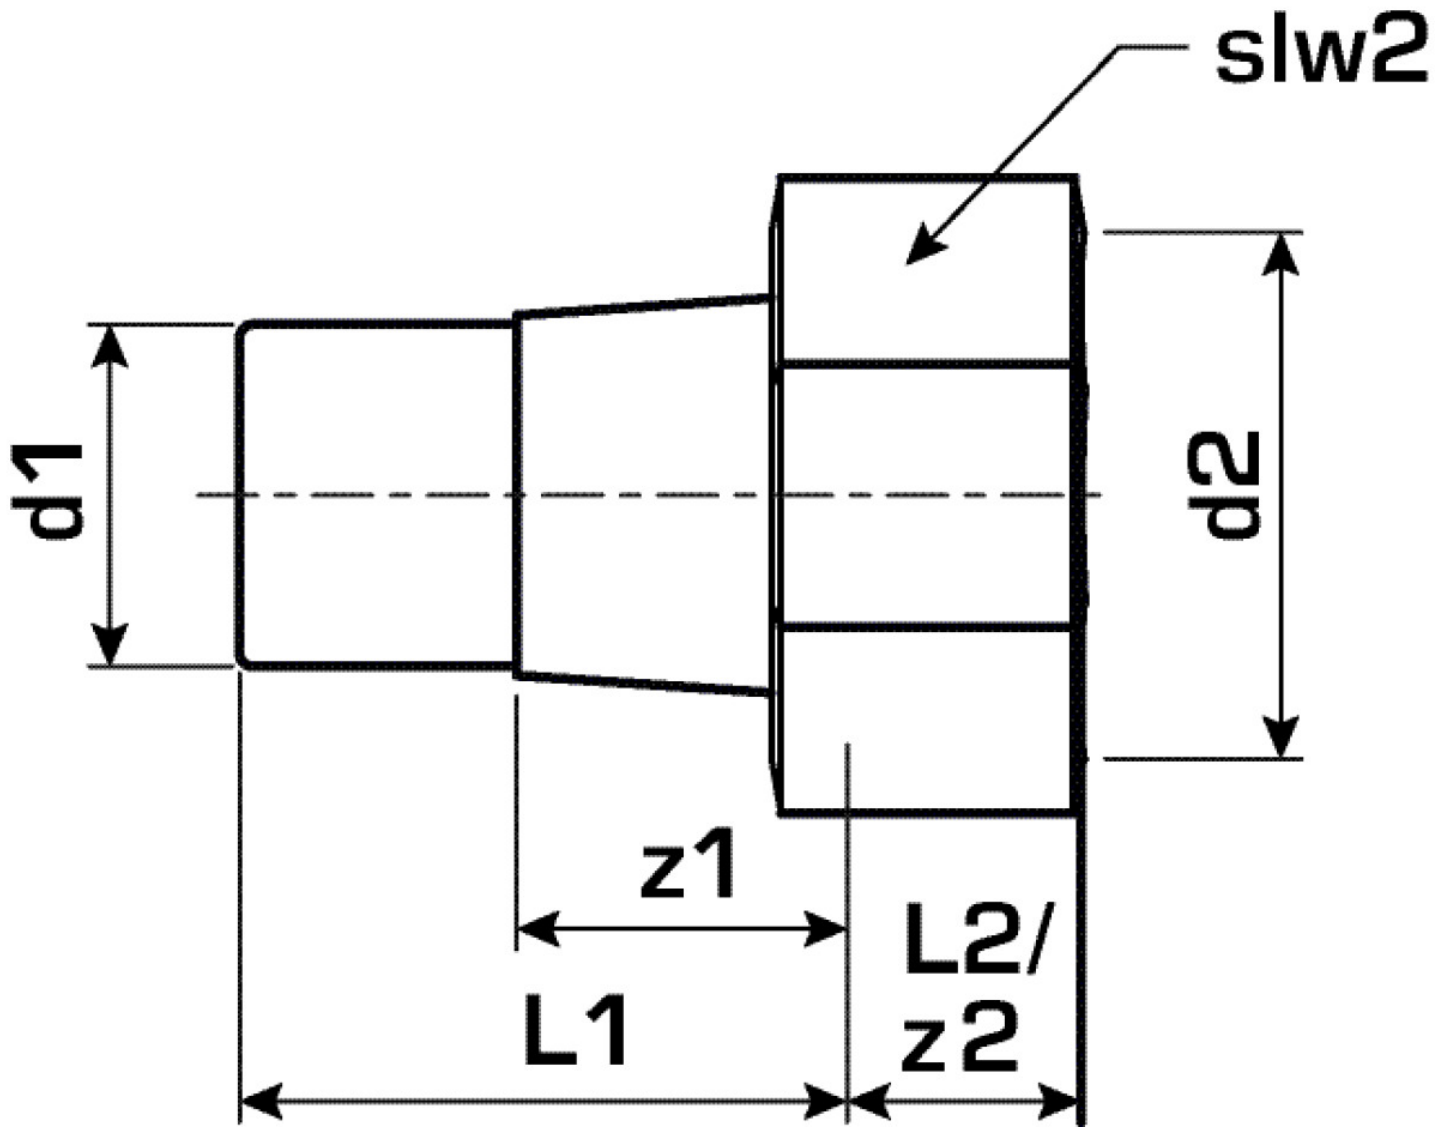

KELEN

KE57 KELEN PP-RCT fitting connection with female screw connection 90x3 3/4"

2765501

Areas of application

KELEN PP-RCT polyfusion weld fitting, flat sealing, including EPDM seal
plastic socket or EPDM seal available separately!

Approvals:

KE KELIT GmbH

A 4020 Linz, Ignaz-Mayer-Straße 17, Austria, Europe

PHONE +43 (0) 50 779 E-MAIL office@kekELIT.com

www.kekELIT.com

Specifications

Article information

port 1	Kunststoffschweißmuffe
port 2	Innengewinde zylindrisch BSPT-Rp (ISO 7-1 / EN 10226-1)
design	gerade

Product information

VPE1	1,00 SA1
VPE2	2,00 KT1
VPE3	8,00 KT2
VPE4	192,00 PAL
weight	1,538 KGM
text	KELEN PP-RCT fitting connection with female screw connection
INTRNR	39174000
main material group	KELEN
material group	KELEN metal fittings
code	KE57

Art. No	label	d1 mm	L1 mm	L2 mm	z1 mm	z2 mm	slw2
2765501	90x3 3/4"	90	90	22	42	22	122