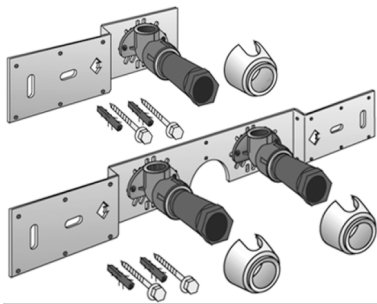

KELEN

KE85 KELEN PP-RCT connection set 20x1/2" single conn.

2629041

Areas of application

With KE83 wall bracket fitting elbow 90°, sound-insulated, stopper, metal mount, plugs and fastening element

DO NOT screw in any threaded pipes and cast iron fittings!

execution Einzel

Product information

VPE1 1,00 KT1

VPE2 15,00 KT2

weight 0,416 KGM

text KELEN PP-RCT connection set

INTRNR 39174000

main material group KELEN

material group KELEN metal fittings

code KE85

Art. No	label	d1 mm
---------	-------	-------

2629041	20x1/2" single conn.	20
---------	----------------------	----

KE KELIT GmbH

A 4020 Linz, Ignaz-Mayer-Straße 17, Austria, Europe