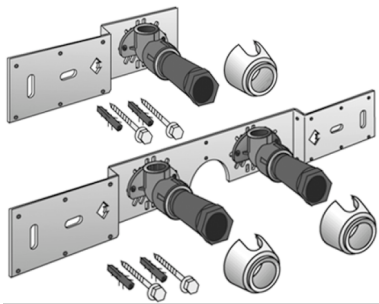

KELEN

KE85 KELEN PP-RCT connection set 20x1/2" 8-10cm

2629101

Areas of application

With KE83 wall bracket fitting elbow 90°, sound-insulated, stopper, metal mount, plugs and fastening element

DO NOT screw in any threaded pipes and cast iron fittings!

execution Doppel flach

Product information

VPE1 1,00 KT1

VPE2 15,00 KT2

weight 0,793 KGM

text KELEN PP-RCT connection set

INTRNR 39174000

main material group KELEN

material group KELEN metal fittings

code KE85

Art. No	label	d1 mm
---------	-------	-------

2629101	20x1/2" 8-10cm	20
---------	----------------	----

KE KELIT GmbH

A 4020 Linz, Ignaz-Mayer-Straße 17, Austria, Europe