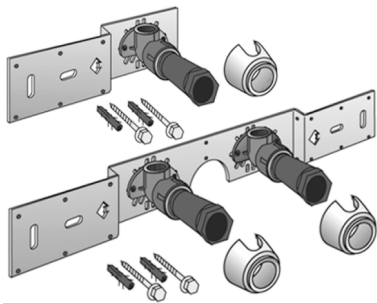

## KE85 KELEN PP-RCT connection set 20x1/2" 15cm

2629151

### Areas of application

With KE83 wall bracket fitting elbow 90°, sound-insulated, stopper, metal mount, plugs and fastening element

DO NOT screw in any threaded pipes and cast iron fittings!