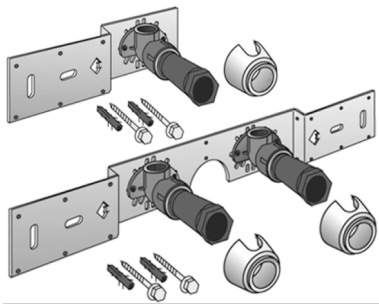

KELEN

KE85 KELEN PP-RCT connection set 20x1/2" 15cm

2629151

Areas of application

With KE83 wall bracket fitting elbow 90°, sound-insulated, stopper, metal mount, plugs and fastening element

DO NOT screw in any threaded pipes and cast iron fittings!

execution Doppel flach

Product information

VPE1 1,00 KT1

VPE2 15,00 KT2

weight 0,819 KGM

text KELEN PP-RCT connection set

INTRNR 39174000

main material group KELEN

material group KELEN metal fittings

code KE85

Art. No	label	d1 mm
---------	-------	-------

2629151	20x1/2" 15cm	20
---------	--------------	----