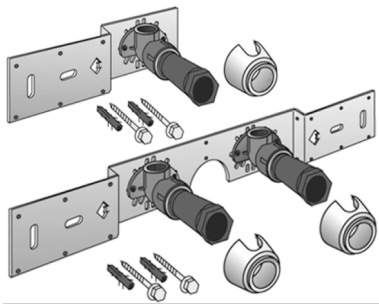

KELEN

KE85 KELEN PP-RCT connection set 25x1/2" 15cm

2629161

Areas of application

With KE83 wall bracket fitting elbow 90°, sound-insulated, stopper, metal mount, plugs and fastening element

DO NOT screw in any threaded pipes and cast iron fittings!

execution Doppel flach

Product information

VPE1 1,00 KT1

VPE2 15,00 KT2

weight 0,869 KGM

text KELEN PP-RCT connection set

INTRNR 39174000

main material group KELEN

material group KELEN metal fittings

code KE85

| Art. No | label | d1 mm |
|---------|-------|-------|
|---------|-------|-------|

| | | |
|---------|--------------|----|
| 2629161 | 25x1/2" 15cm | 25 |
|---------|--------------|----|