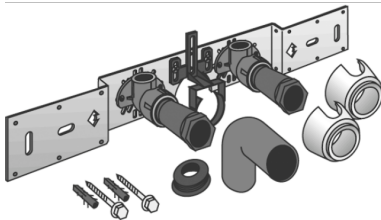

KELEN

KE85SB KELEN PP-RCT connection set with siphon elbow 20x1/2" 8-10cm

2629121

Areas of application

With KE83 wall bracket fitting elbow 90°, sound-insulated; stopper, metal mount, plugs and fastening elements, incl. elbow for connecting to trap d50mm and galvanised nipple d30
DO NOT screw in any threaded pipes and cast iron fittings!

execution Doppel flach

Product information

VPE1 1,00 KT1

VPE2 15,00 KT2

weight 0,934 KGM

text KELEN PP-RCT connection set wit siphon elbow

INTRNR 39174000

main material group KELEN

material group KELEN metal fittings

code KE85SB

Art. No	label	d1 mm
---------	-------	-------

2629121	20x1/2" 8-10cm	20
---------	----------------	----

KE KELIT GmbH

A 4020 Linz, Ignaz-Mayer-Straße 17, Austria, Europe