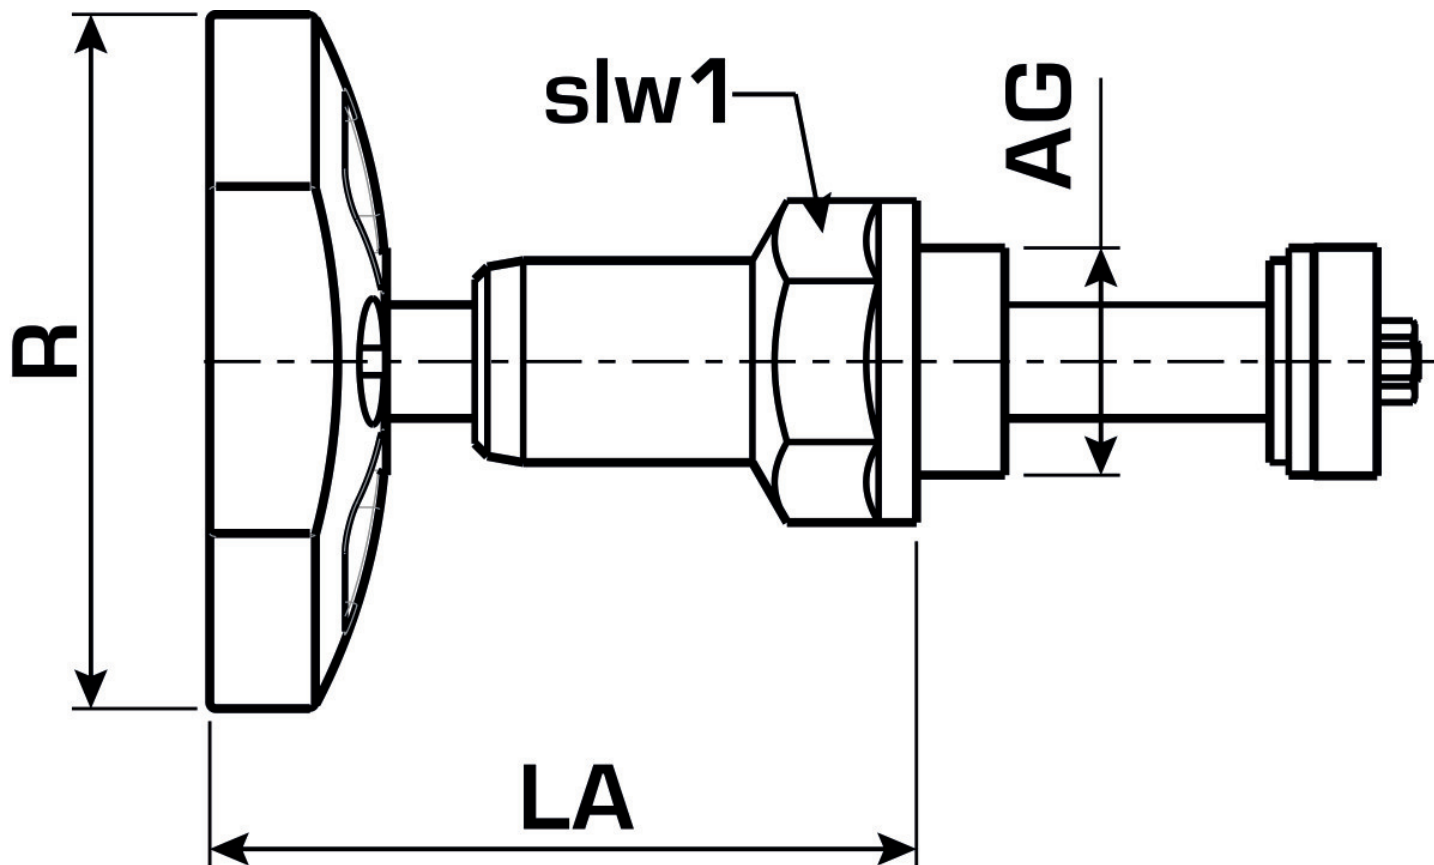

KELEN

K50F KELIT shut-off valve hand wheel bonnet 3/4"

2660970

Areas of application

Hand wheel - bonnet, compatible with KE50A d25x3/4" and KE50P d32x3/4"

Approvals:

KE KELIT GmbH

A 4020 Linz, Ignaz-Mayer-Straße 17, Austria, Europe

PHONE +43 (0) 50 779 E-MAIL office@kekelit.com

www.kekelit.com

Specifications

Product information	
VPE1	1,00 SA1
VPE2	40,00 KT1
VPE3	160,00 KT2
VPE4	3840,00 PAL
weight	0,098 KGM
text	KELIT shut-off valve hand wheel bonnet
INTRNR	84819000
main material group	KELEN
material group	KELEN accessories
code	K50F

Art. No	label	d1 mm	L1 mm	slw1
2660970	3/4"	50	46	17