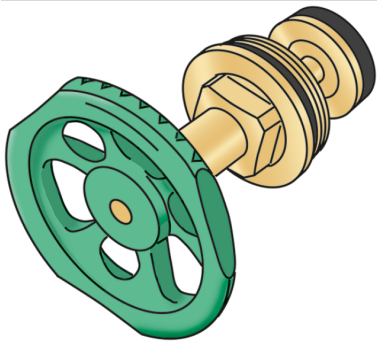

KELEN

K50F KELIT shut-off valve hand wheel bonnet 3/4"

2660970

Areas of application

Hand wheel - bonnet, compatible with KE50A d25x3/4" and KE50P d32x3/4"

Approvals:

KE KELIT GmbH

A 4020 Linz, Ignaz-Mayer-Straße 17, Austria, Europe

PHONE +43 (0) 50 779 E-MAIL office@kekelit.com

www.kekelit.com

Specifications

Product information	
VPE1	1,00 SA1
VPE2	40,00 KT1
VPE3	160,00 KT2
VPE4	3840,00 PAL
weight	0,098 KGM
text	KELIT shut-off valve hand wheel bonnet
INTRNR	84819000
main material group	KELEN
material group	KELEN accessories
code	K50F

Art. No	label	d1 mm	L1 mm	slw1
2660970	3/4"	50	46	17