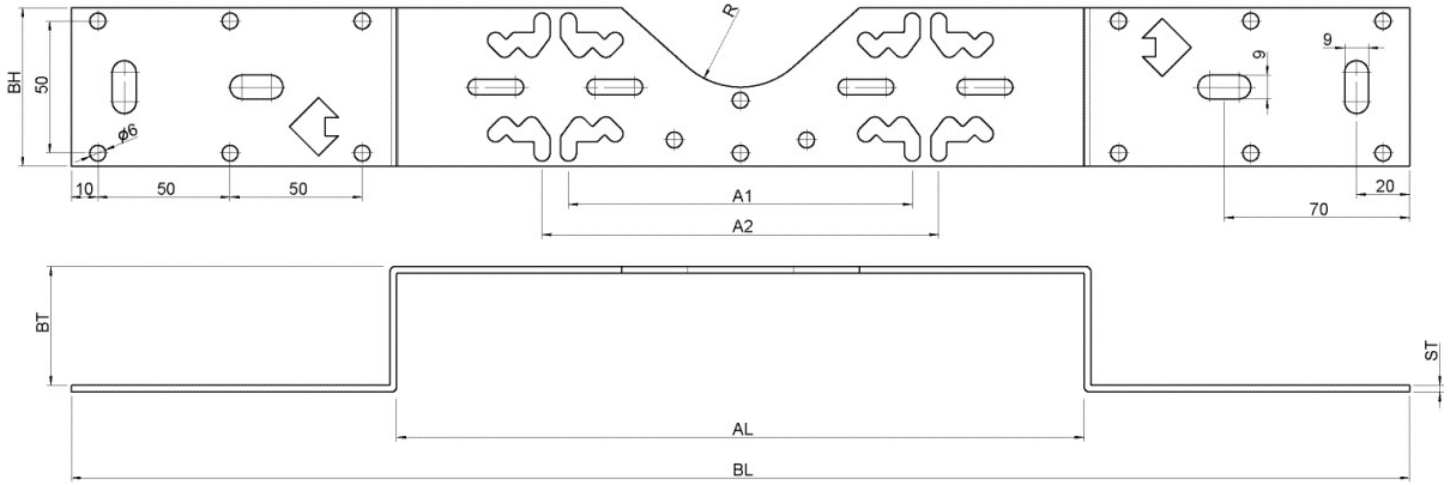

KELEN

K85A KELIT connector rail Single connection

2629030

Areas of application

For mounting KELEN, KETRIX, KELOX and STEELOX elbow wall bracket fittings, made of galvanised sheet metal

Specifications

| Product information | |
|---------------------|----------------------|
| VPE1 | 1,00 KT1 |
| VPE2 | 15,00 KT2 |
| weight | 0,231 KGM |
| text | KELIT connector rail |
| INTRNR | 73269098 |
| main material group | KELEN |
| material group | KELEN accessories |
| code | K85A |