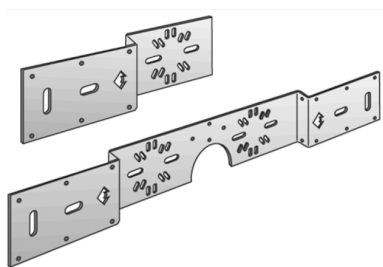

KELEN

K85A KELIT connector rail Single connection

2629030

Areas of application

For mounting KELEN, KETRIX, KELOX and STEELOX elbow wall bracket fittings, made of galvanised sheet metal

Specifications

| Product information | |
|---------------------|----------------------|
| VPE1 | 1,00 KT1 |
| VPE2 | 15,00 KT2 |
| weight | 0,231 KGM |
| text | KELIT connector rail |
| INTRNR | 73269098 |
| main material group | KELEN |
| material group | KELEN accessories |
| code | K85A |