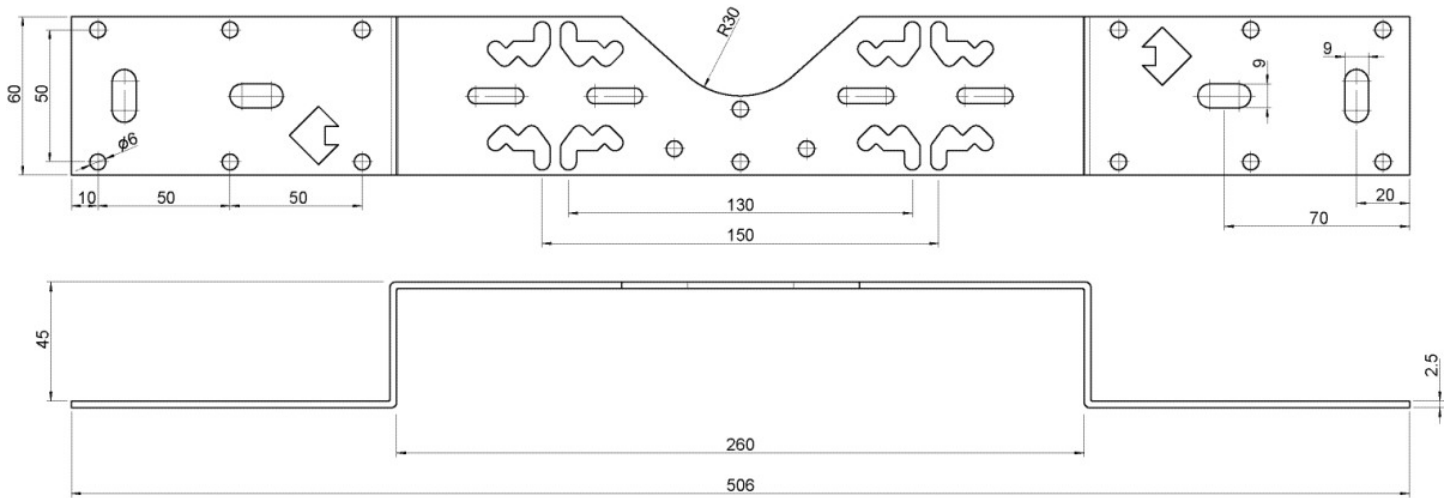

KELEN

K85A KELIT connector rail Single connection

2629030

Areas of application

For mounting KELEN, KETRIX, KELOX and STEELOX elbow wall bracket fittings, made of galvanised sheet metal

Specifications

| Product information | |
|---------------------|----------------------|
| VPE1 | 1,00 KT1 |
| VPE2 | 15,00 KT2 |
| weight | 0,231 KGM |
| text | KELIT connector rail |
| INTRNR | 73269098 |
| main material group | KELEN |
| material group | KELEN accessories |
| code | K85A |