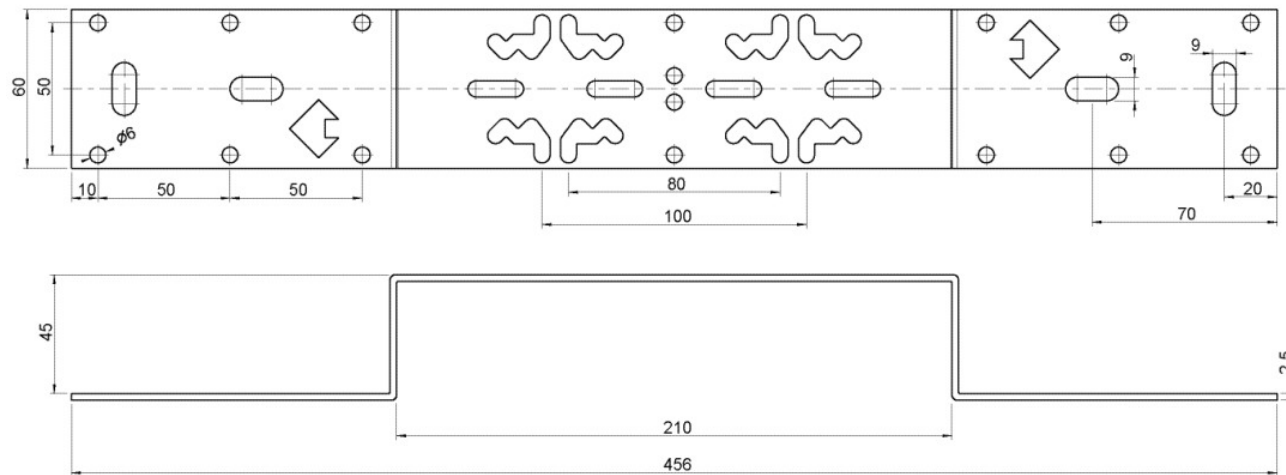

KELEN

K85A KELIT connector rail Single connection

2629030

Areas of application

For mounting KELEN, KETRIX, KELOX and STEELOX elbow wall bracket fittings, made of galvanised sheet metal

Specifications

| Product information | |
|---------------------|----------------------|
| VPE1 | 1,00 KT1 |
| VPE2 | 15,00 KT2 |
| weight | 0,231 KGM |
| text | KELIT connector rail |
| INTRNR | 73269098 |
| main material group | KELEN |
| material group | KELEN accessories |
| code | K85A |