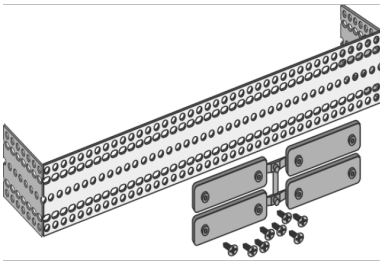

KELEN

K85H KELIT hollow-wall mounting rail 350mm

2629190

Areas of application

For cutting to length and mounting the KELEN, KETRIX, KELOX and STEELOX connecting sets in drywall, incl. 4 anchors and 8 fastening screws

Specifications

Product information	
VPE1	1,00 KT1
VPE2	15,00 KT2
weight	0,616 KGM
text	KELIT hollow-wall mounting rail
INTRNR	73269098
main material group	KELEN
material group	KELEN accessories
code	K85H

Art. No	label	t mm
2629190	350mm	40