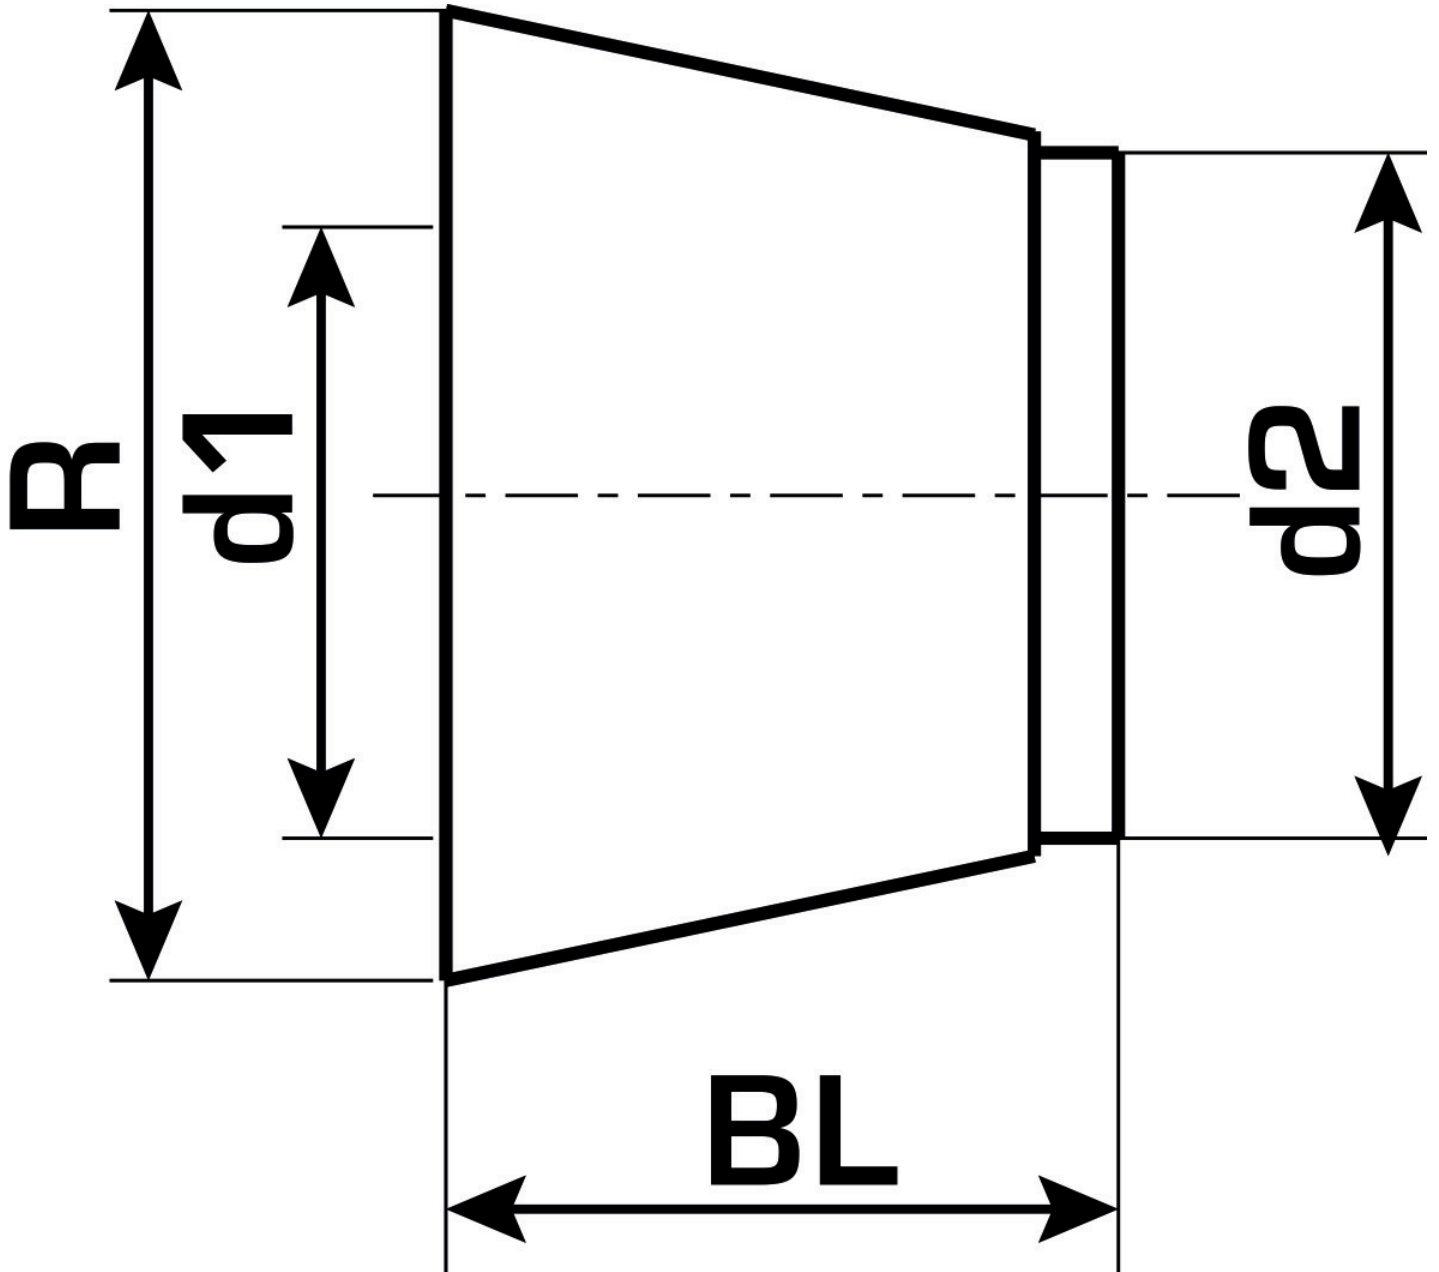

KELEN

K85K KELIT sound insulation cap KWU
16/20x1/2"

72912BD0

Areas of application

Sound decoupling for KELEN, KETRIX, KELOX and STEELOX elbow wall bracket fittings

Do NOT use for fastening!

Use ONLY in conjunction with separate pipe fitting fastenings!

Specifications

Article information

colour weiß

Product information

VPE1 45,00 KT1

weight 0,011 KGM

text KELIT sound insulation cap

INTRNR 39174000

main material group KELEN

material group KELEN accessories

code K85K

Art. No	label
72912BD0	KWU 16/20x1/2"