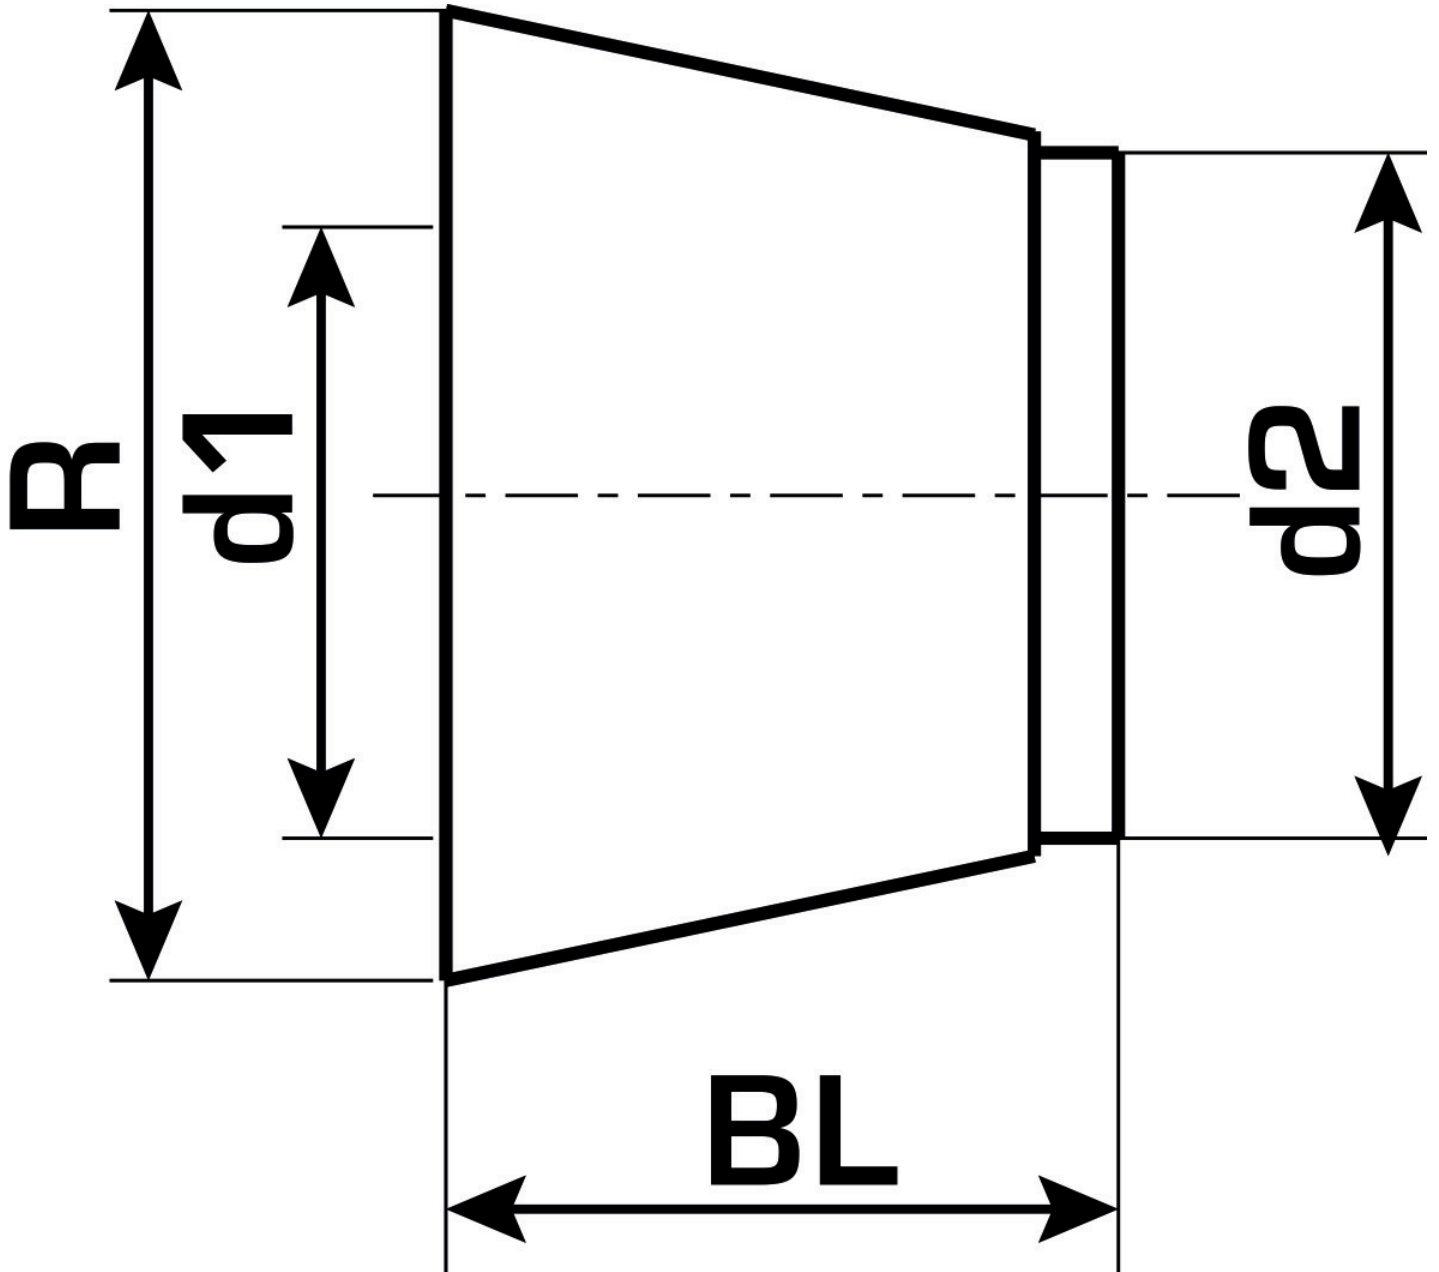

Art. No	label
71912BD0	KMU/KMP/SMX 16/20x1/2"