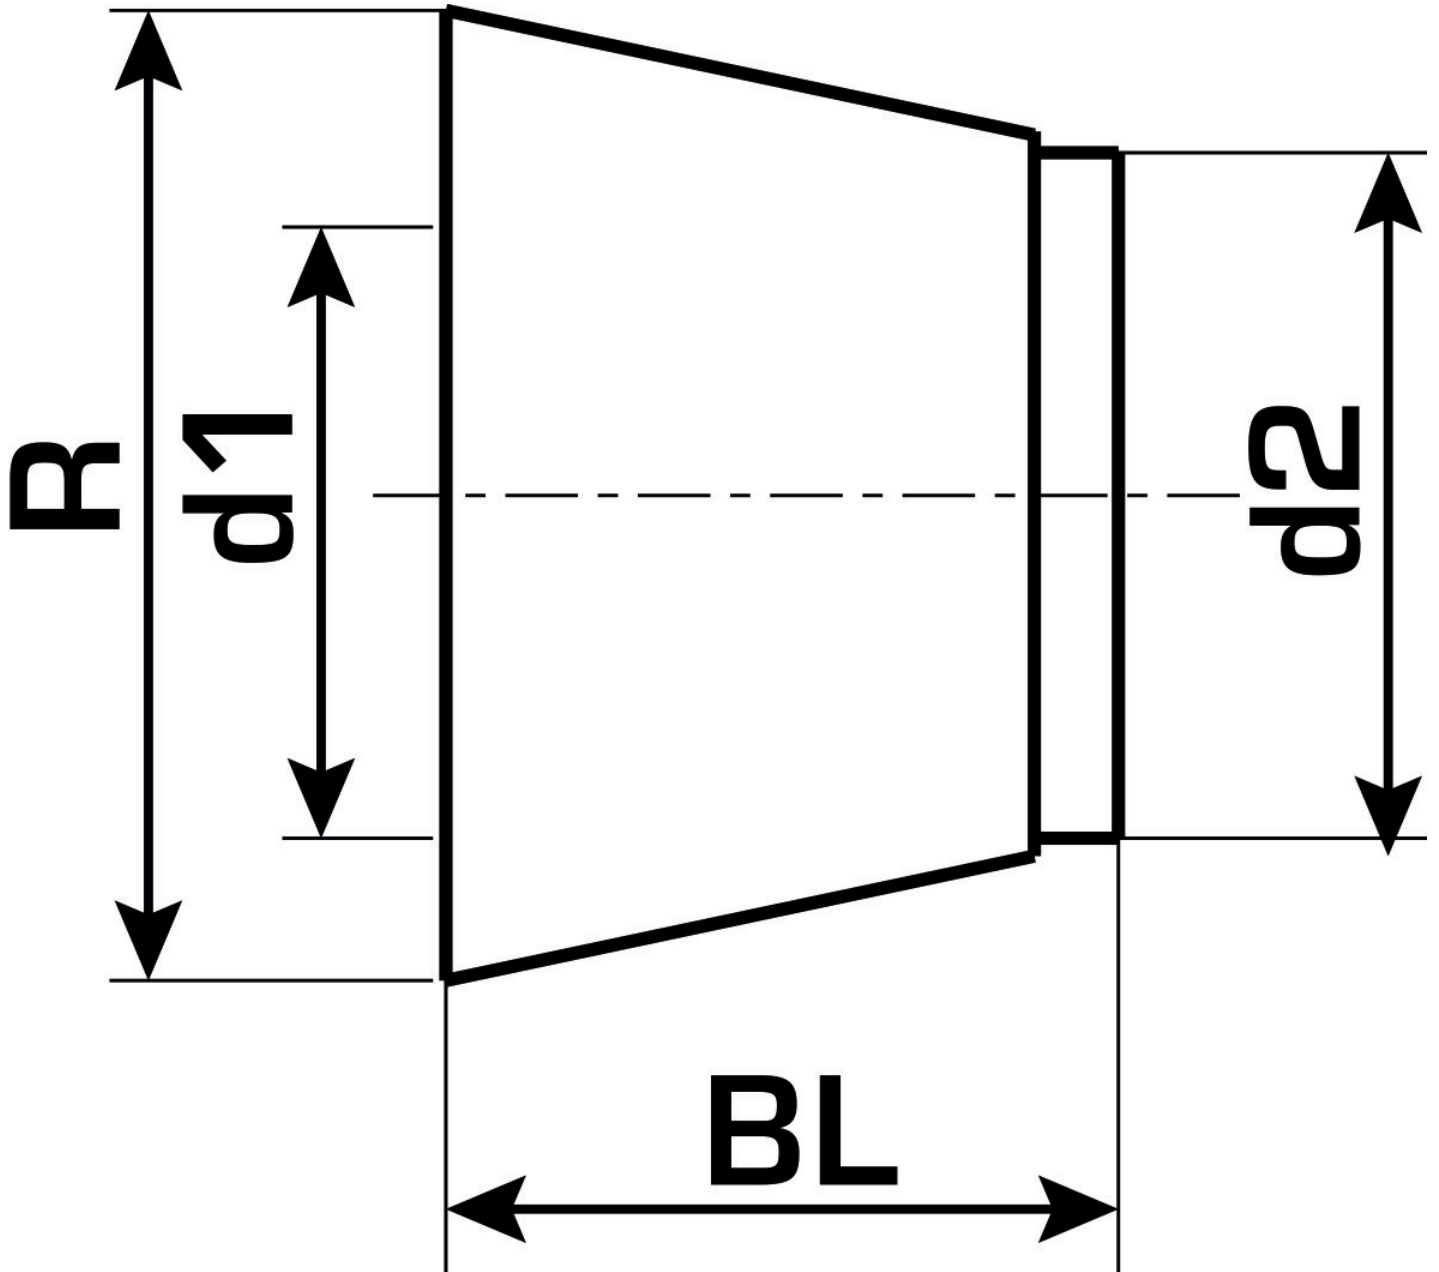

Art. No	label
2678420	KMU/KMP/SMX477 16/20 1/2"