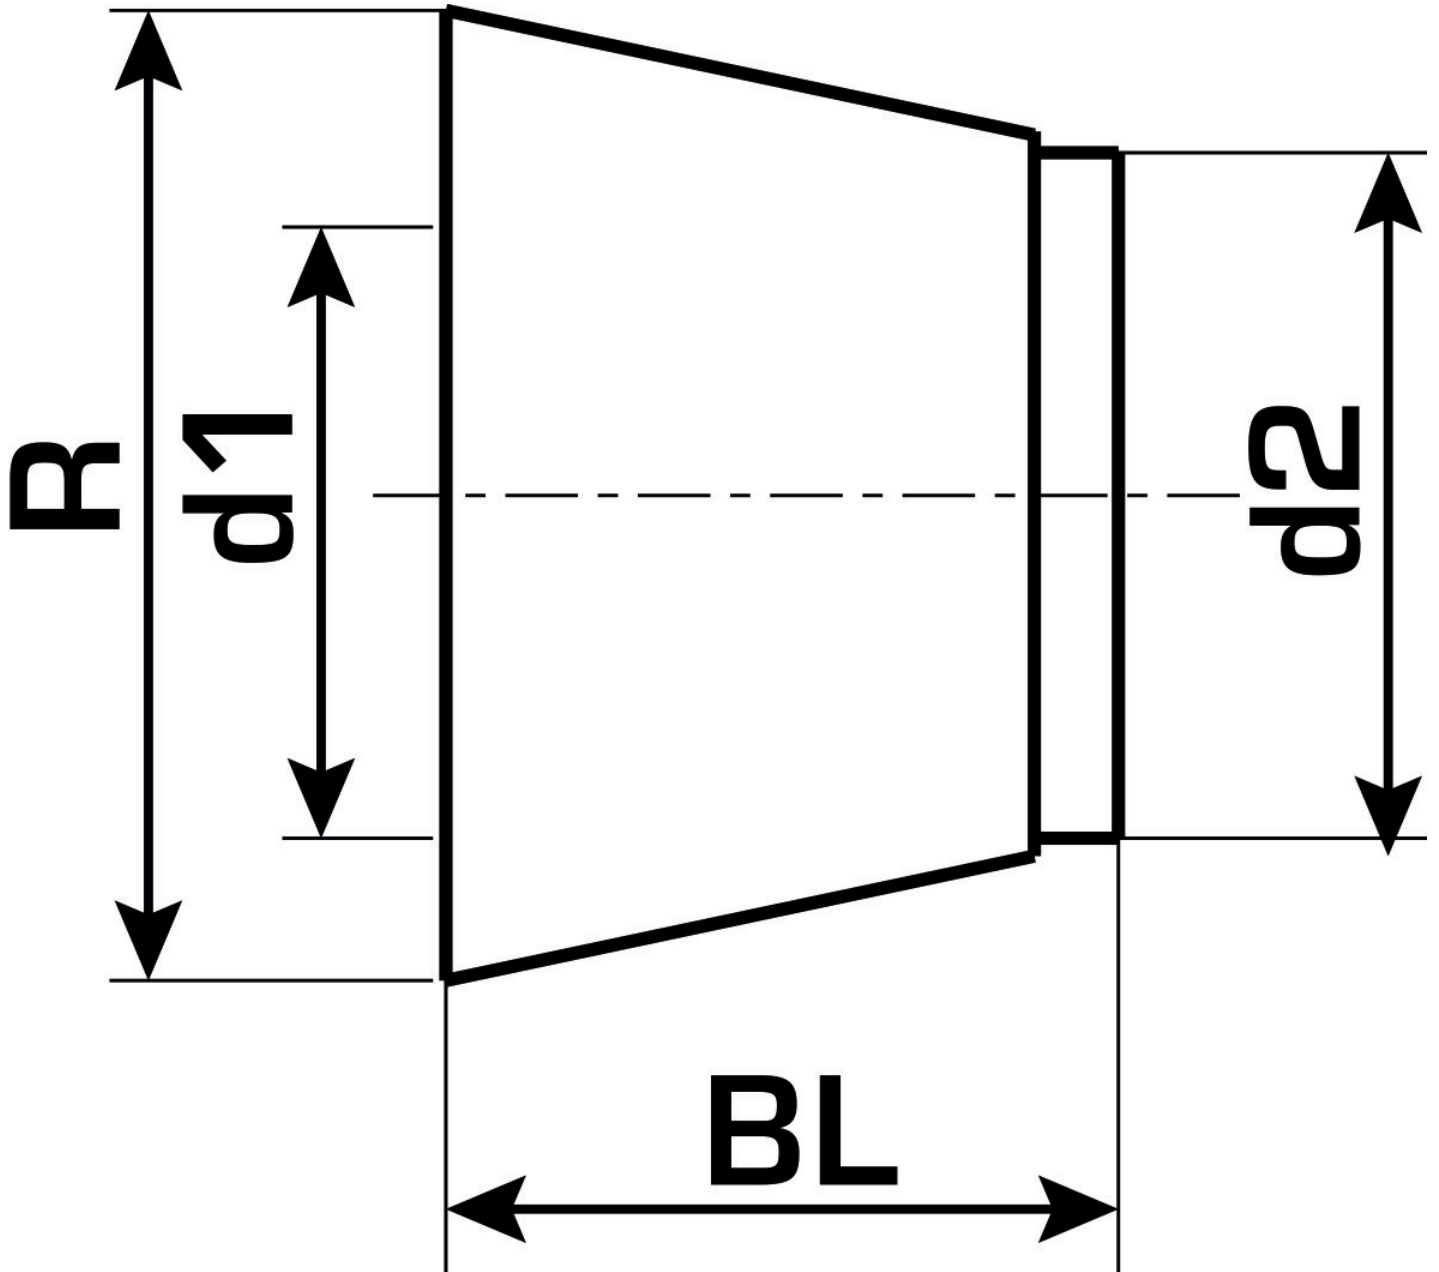

KELEN

K85K KELIT sound insulation cap K 25x1/2"

2678450

Areas of application

Sound decoupling for KELEN, KETRIX, KELOX and STEELOX elbow wall bracket fittings

Do NOT use for fastening!

Use ONLY in conjunction with separate pipe fitting fastenings!

Specifications

Article information

colour weiß

Product information

VPE1 1,00 SA1

weight 0,007 KGM

text KELIT sound insulation cap

INTRNR 39174000

main material group KELEN

material group KELEN accessories

code K85K

Art. No	label	d1	d2	L1
2678450	K 25x1/2"	45	60	60