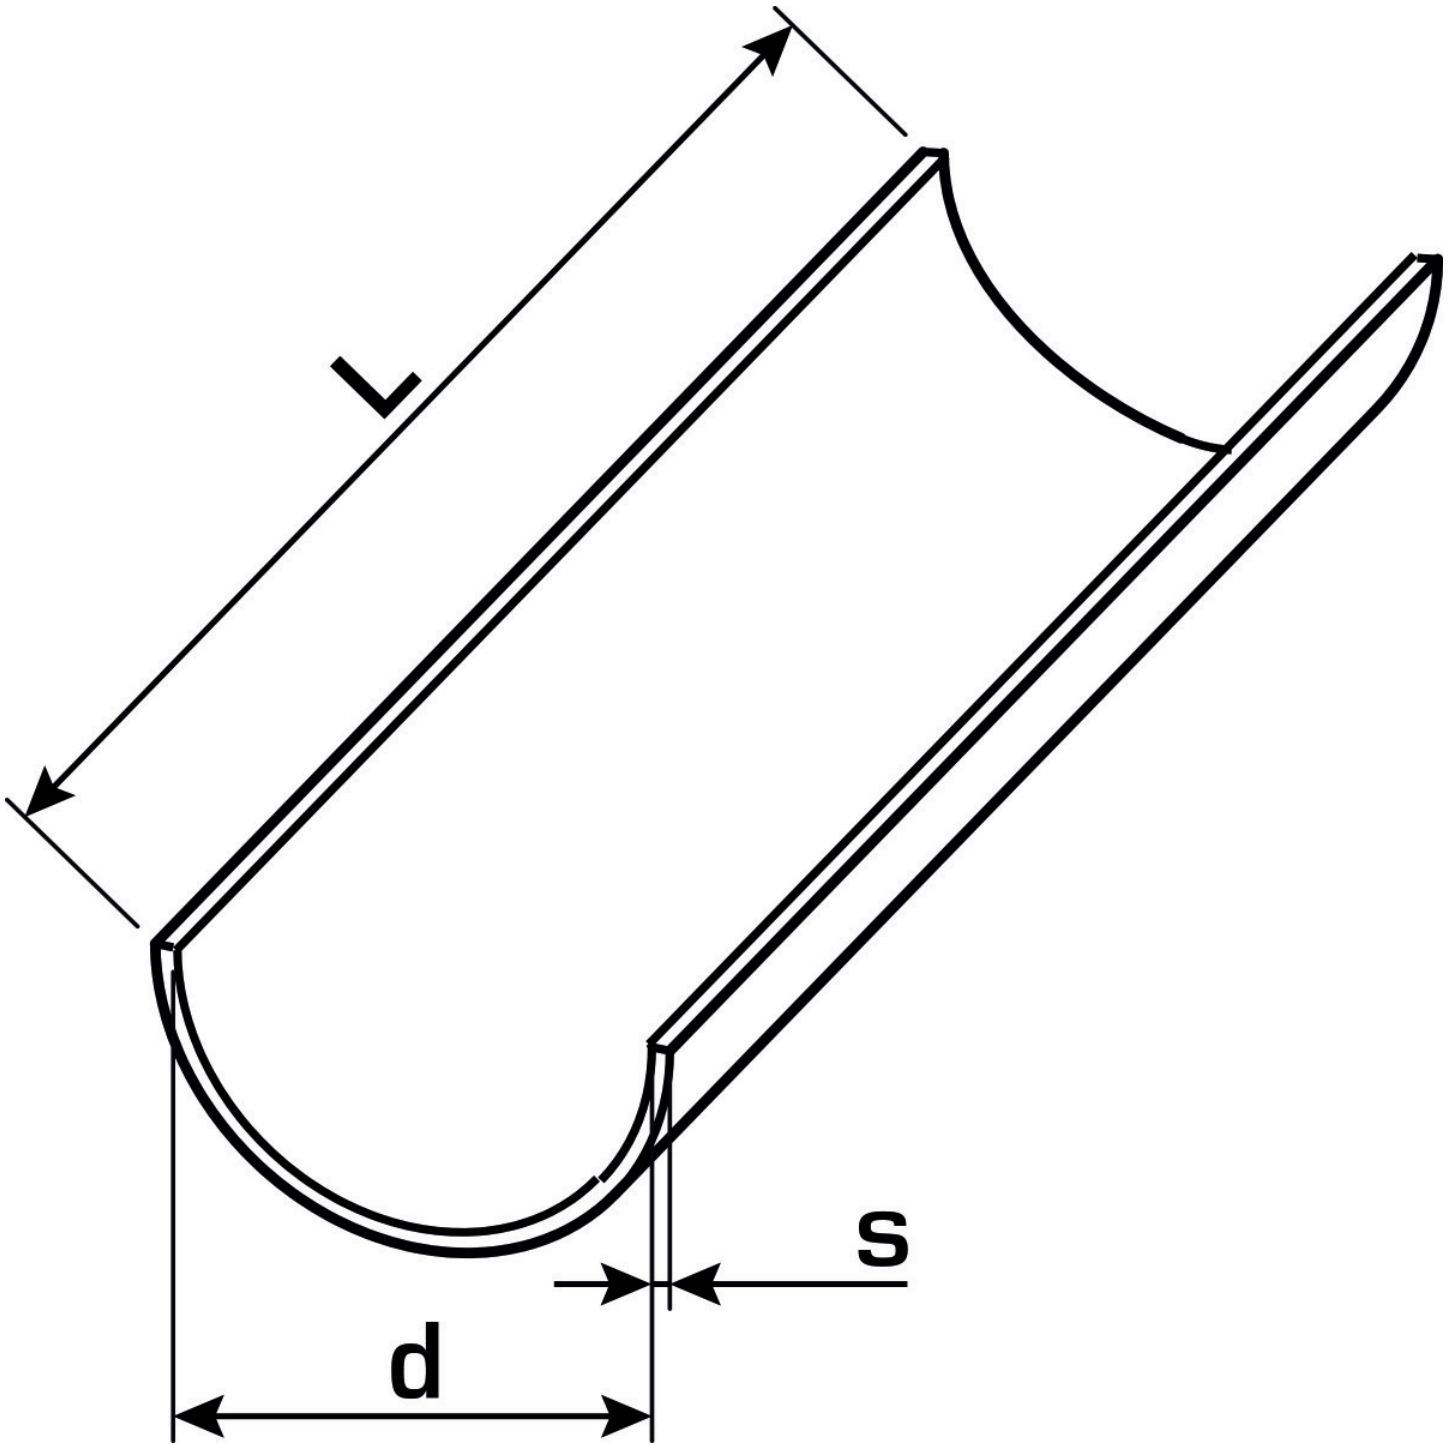

KELEN

K88 KELIT pipe channel 16 - 2m

2670260

Areas of application

Pipe channel made of galvanised sheet steel,

Sizes d16, 20, 25, 32, 40, 50 and 63mm (with 3m length) self-clamping on pipe.

Length indicated by the designation.

Specifications

Article information

colour Zinc

Technical properties

suitable for diameter 16 mm

Product information

VPE1 40,00 BND

L 2 m

weight 0,205 KGM

text KELIT pipe channel

INTRNR 72123000

main material group KELEN

material group KELEN accessories

code K88

Art. No	label	L1
2670260	16 - 2m	2000