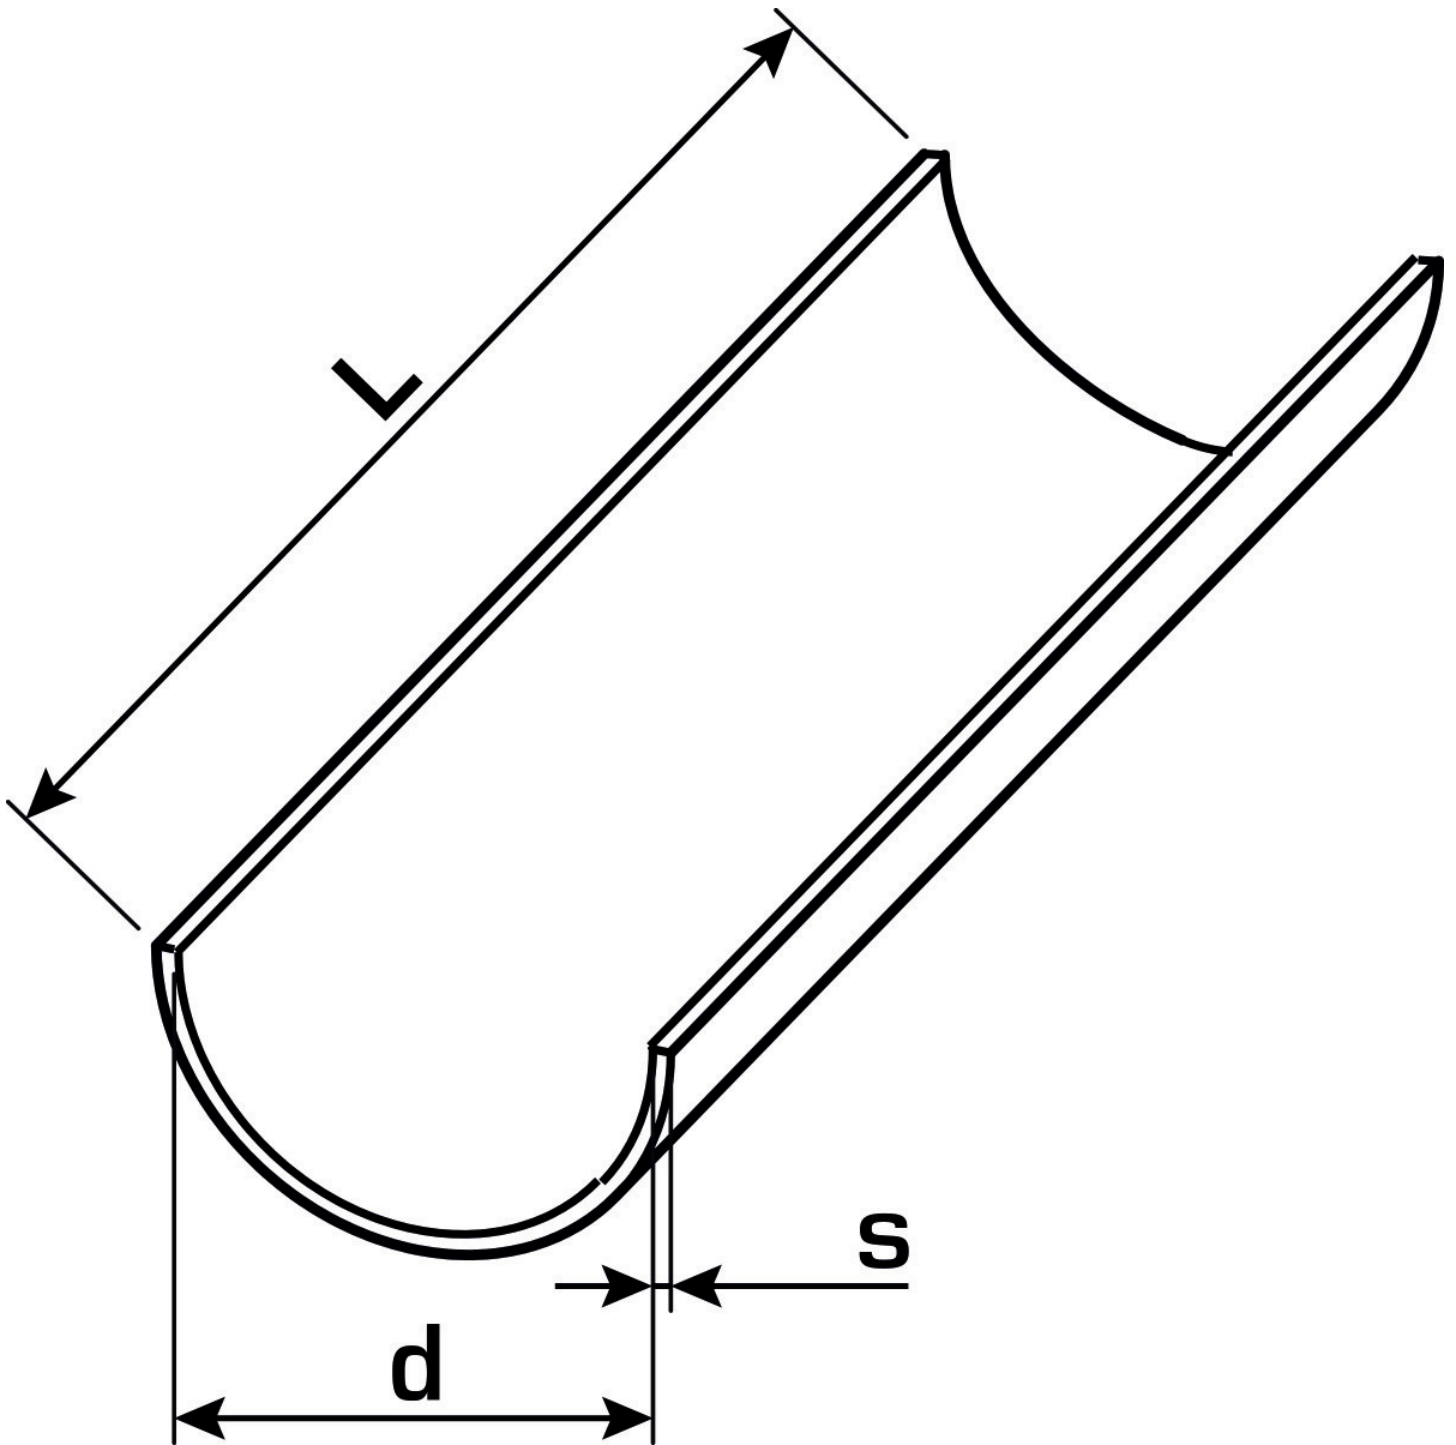

Art. No	label	L1
2670300	20 - 2m	2000