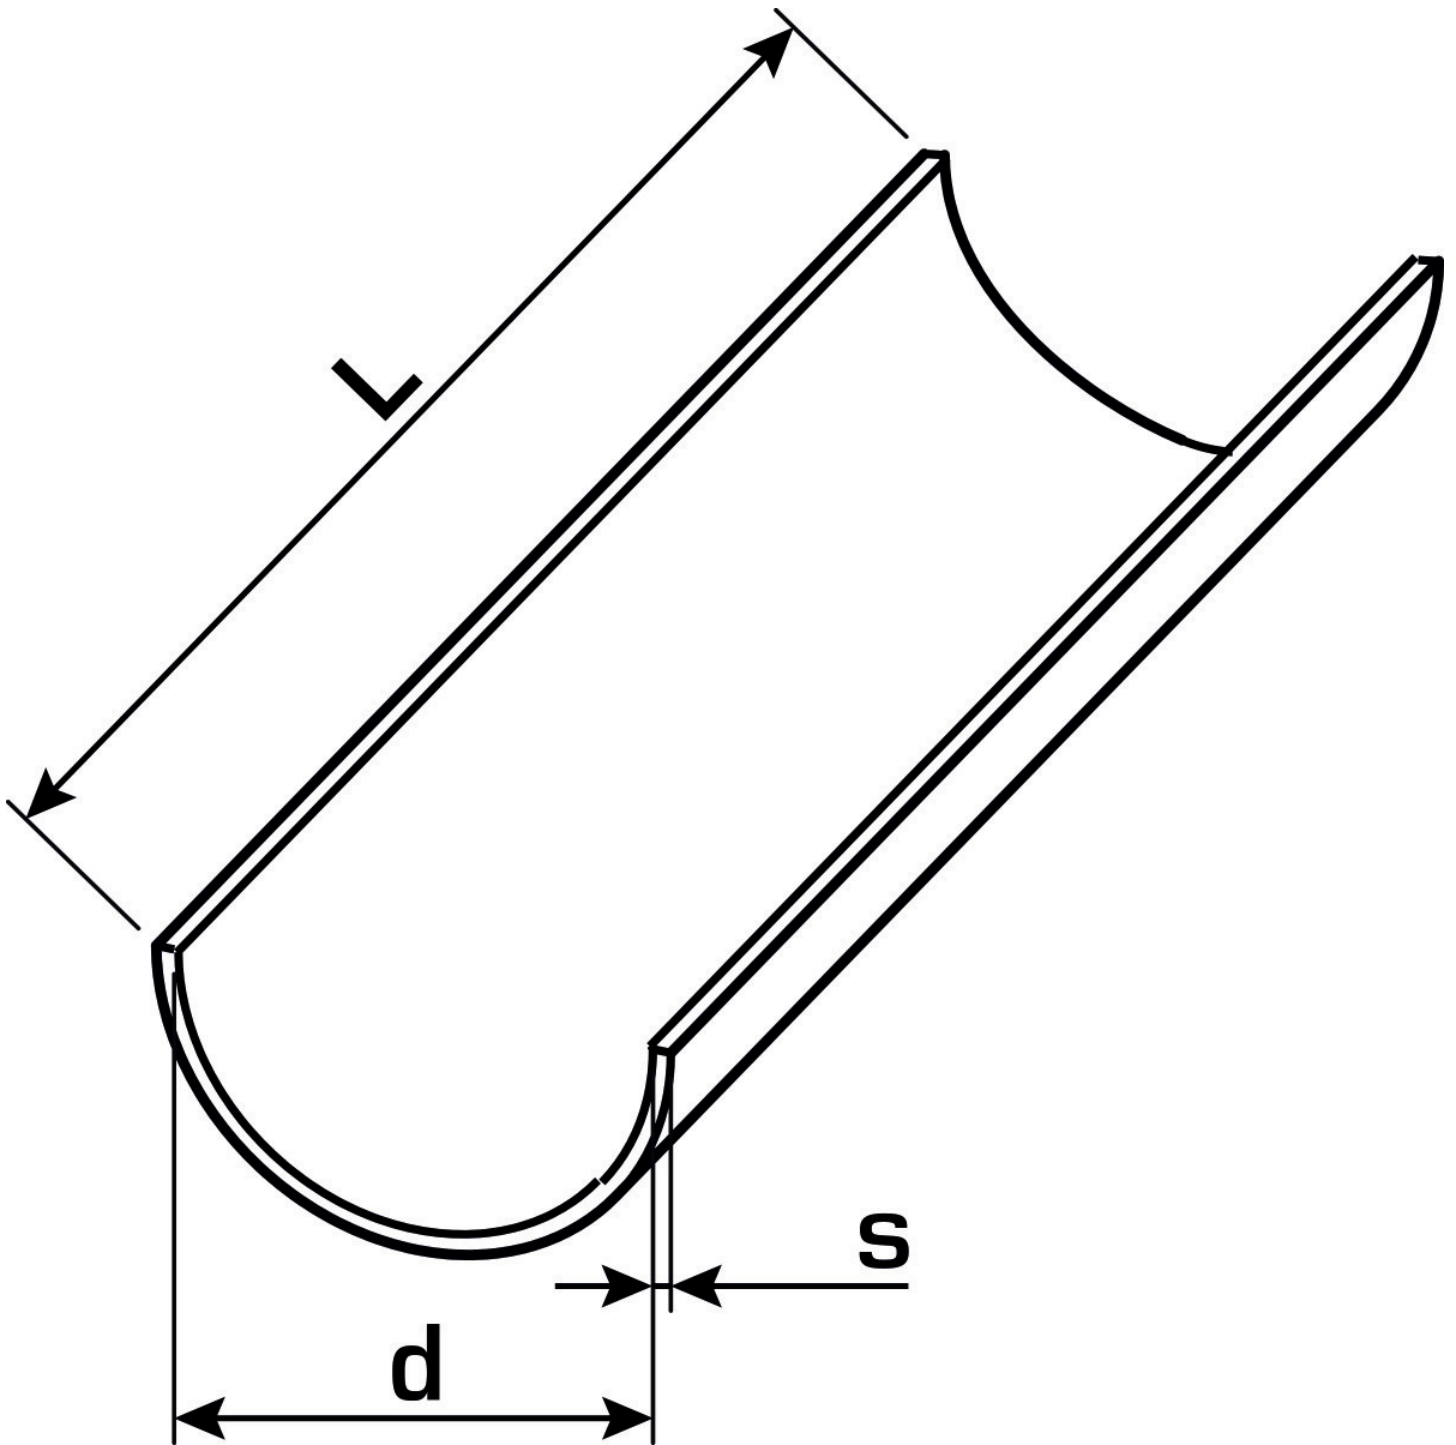

Art. No	label	L1
2670600	25 - 2m	2000