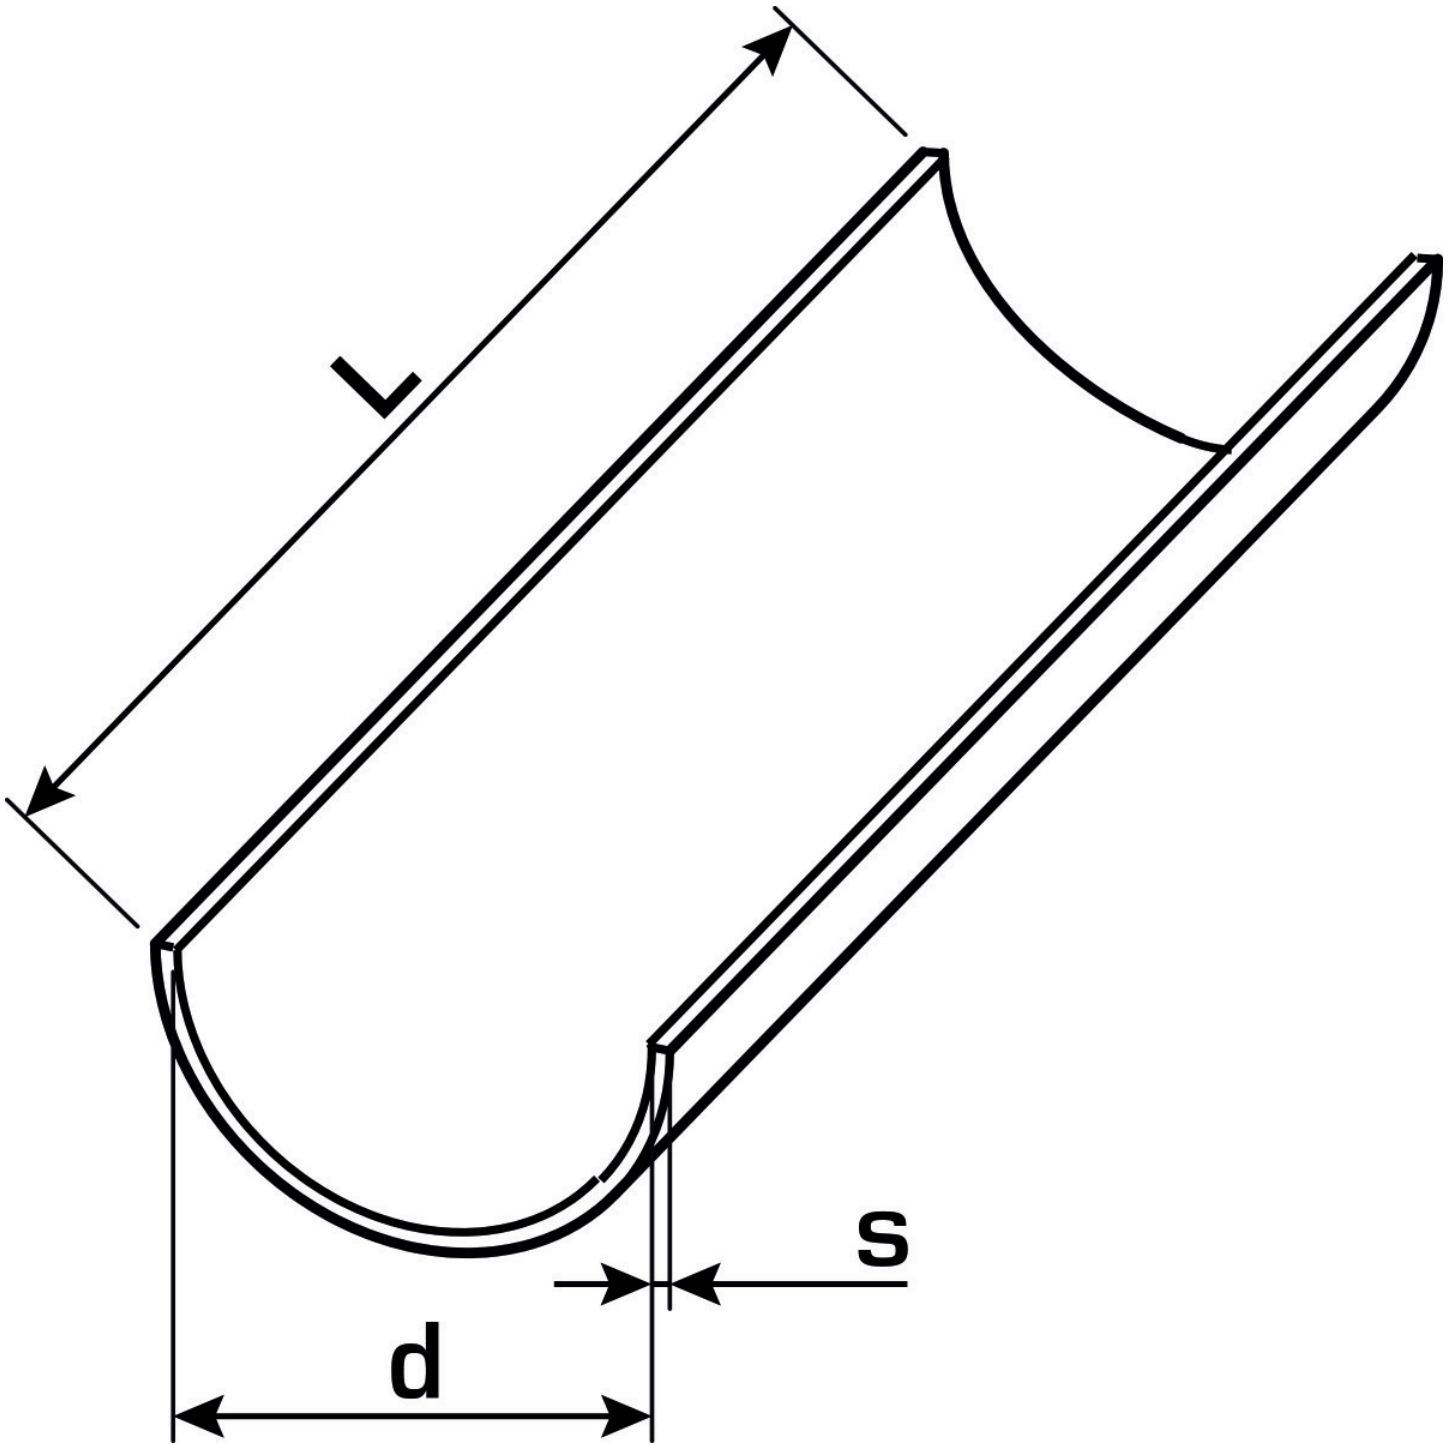

KELEN

K88 KELIT pipe channel 32 - 2m

2670900

Areas of application

Pipe channel made of galvanised sheet steel,

Sizes d16, 20, 25, 32, 40, 50 and 63mm (with 3m length) self-clamping on pipe.

Length indicated by the designation.

Specifications

Article information

colour Zink

Product information

VPE1 40,00 BND

L 2 m

weight 0,308 KGM

text KELIT pipe channel

INTRNR 72123000

main material group KELEN

material group KELEN accessories

code K88

Art. No	label	L1 m
2670900	32 - 2m	2