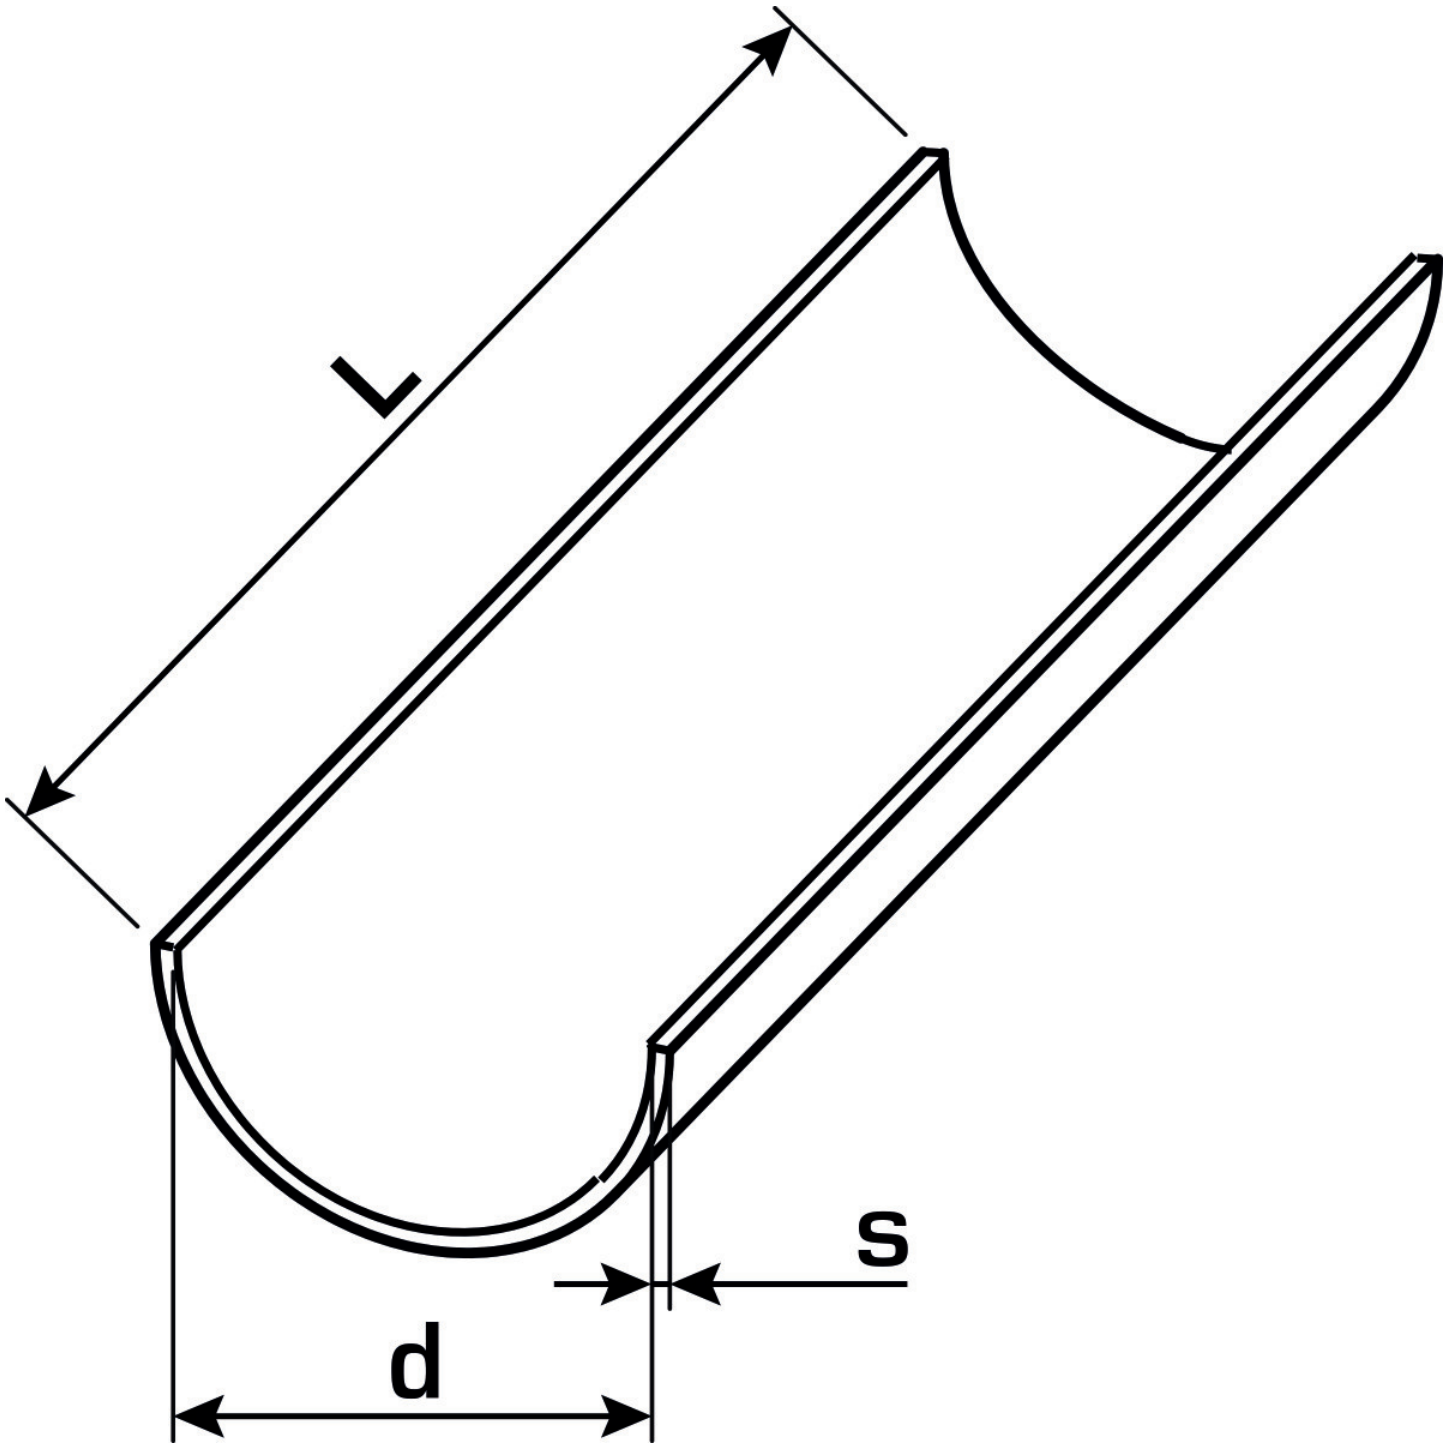

KELEN

K88 KELIT pipe channel 40 - 2m

2671000

Areas of application

Pipe channel made of galvanised sheet steel,

Sizes d16, 20, 25, 32, 40, 50 and 63mm (with 3m length) self-clamping on pipe.

Length indicated by the designation.

Specifications

Article information

colour Zink

Product information

VPE1 20,00 BND

L 2 m

weight 0,305 KGM

text KELIT pipe channel

INTRNR 72123000

main material group KELEN

material group KELEN accessories

code K88

Art. No	label	L1 m
2671000	40 - 2m	2