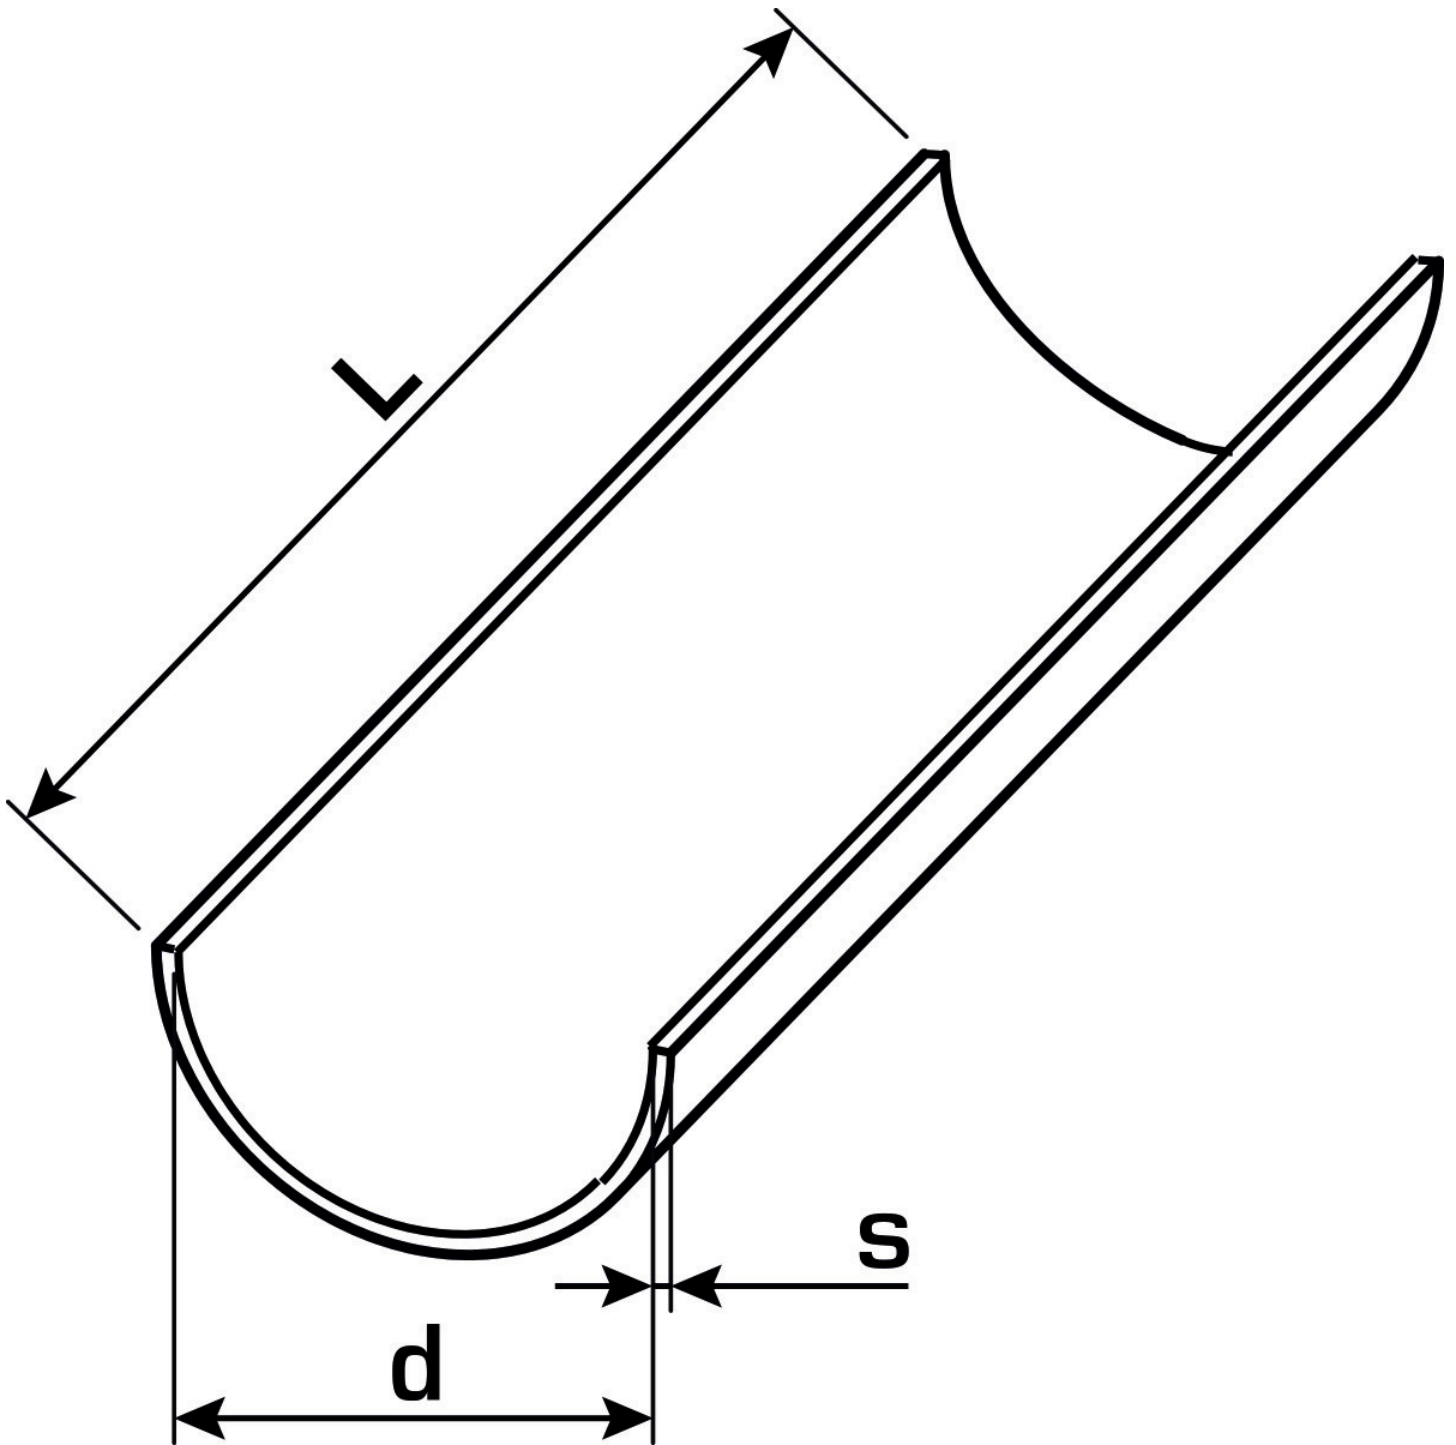

KELEN

K88 KELIT pipe channel 50 - 2m

2671100

Areas of application

Pipe channel made of galvanised sheet steel,

Sizes d16, 20, 25, 32, 40, 50 and 63mm (with 3m length) self-clamping on pipe.

Length indicated by the designation.

Specifications

Article information

colour Zink

Product information

VPE1 20,00 BND

L 2 m

weight 0,469 KGM

text KELIT pipe channel

INTRNR 72123000

main material group KELEN

material group KELEN accessories

code K88

Art. No	label	L1 m
2671100	50 - 2m	2