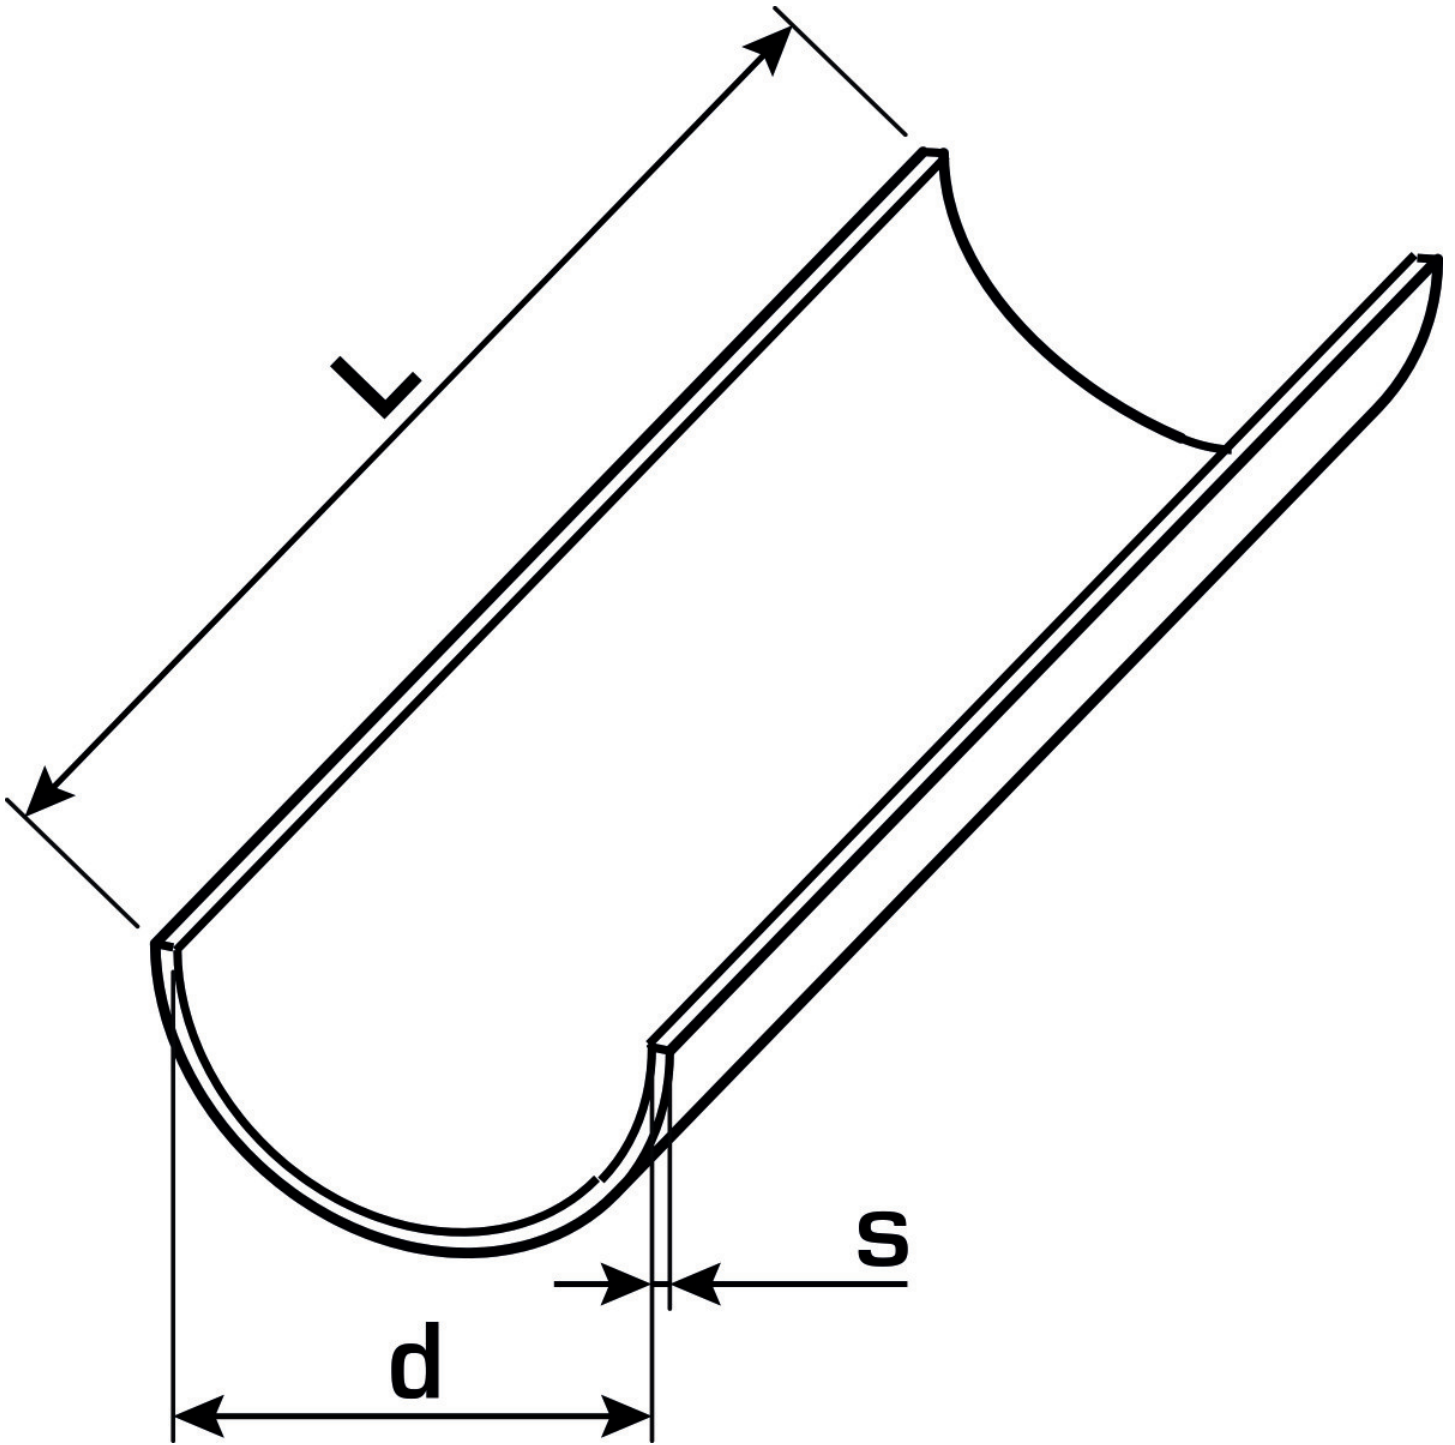

Art. No	label	L1 m
2671300	63 - 2m	2