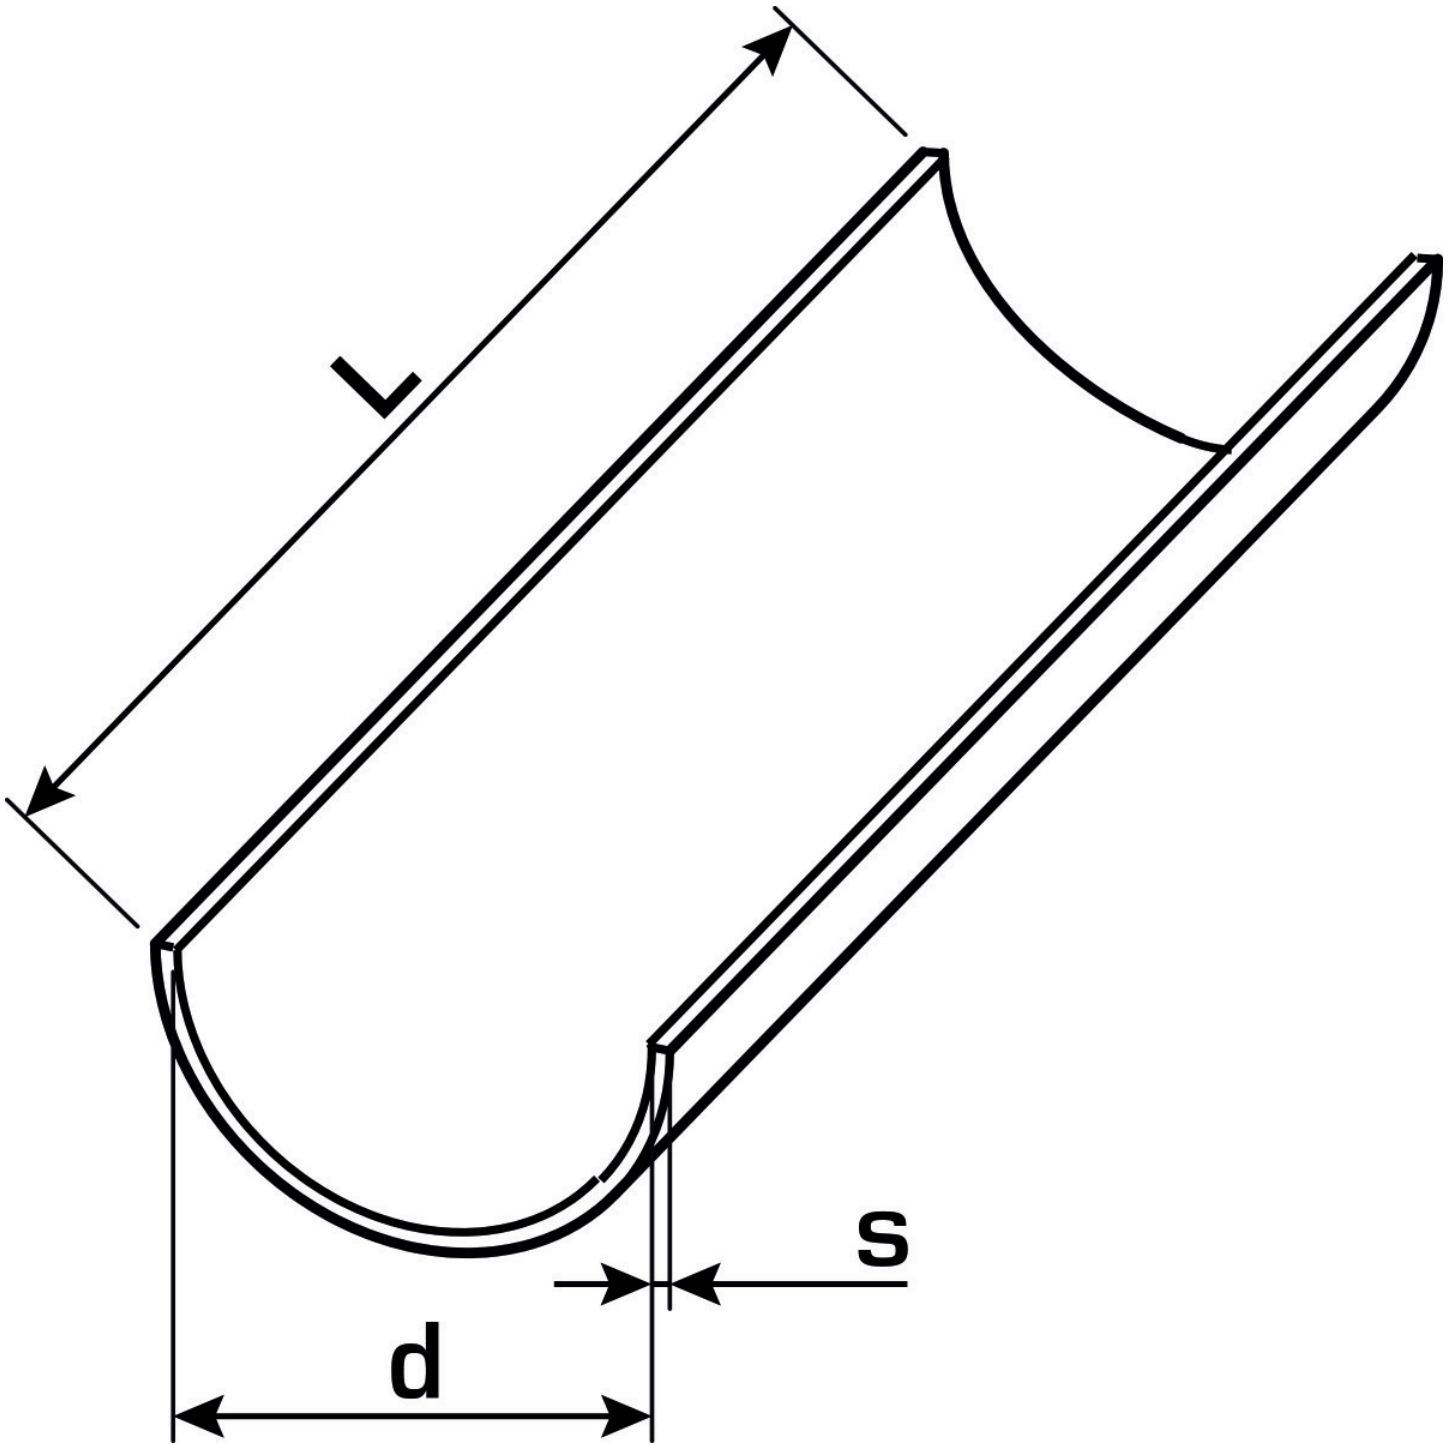

KELEN

K88 KELIT pipe channel 90 - 2m

2672000

Areas of application

Pipe channel made of galvanised sheet steel,

Sizes d16, 20, 25, 32, 40, 50 and 63mm (with 3m length) self-clamping on pipe.

Length indicated by the designation.

VPE1 20,00 BND

L 2 m

weight 0,877 KGM

text KELIT pipe channel

INTRNR 72123000

main material group KELEN

material group KELEN accessories

code K88