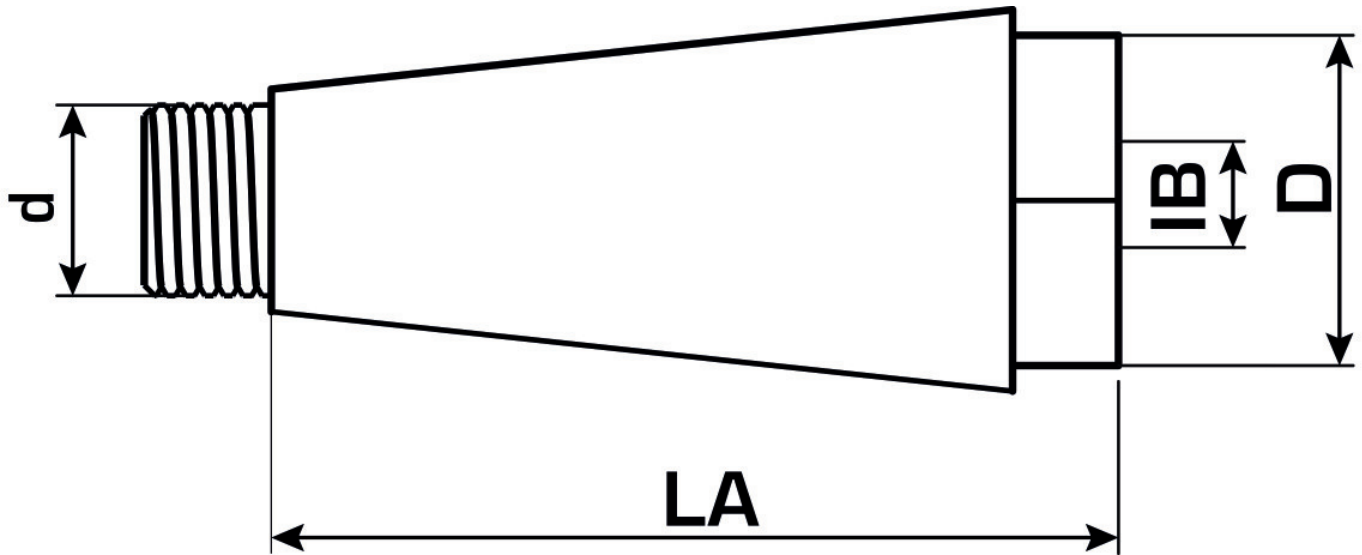

Art. No	label	d mm	d1 mm
2803120	1/2" M	12	36