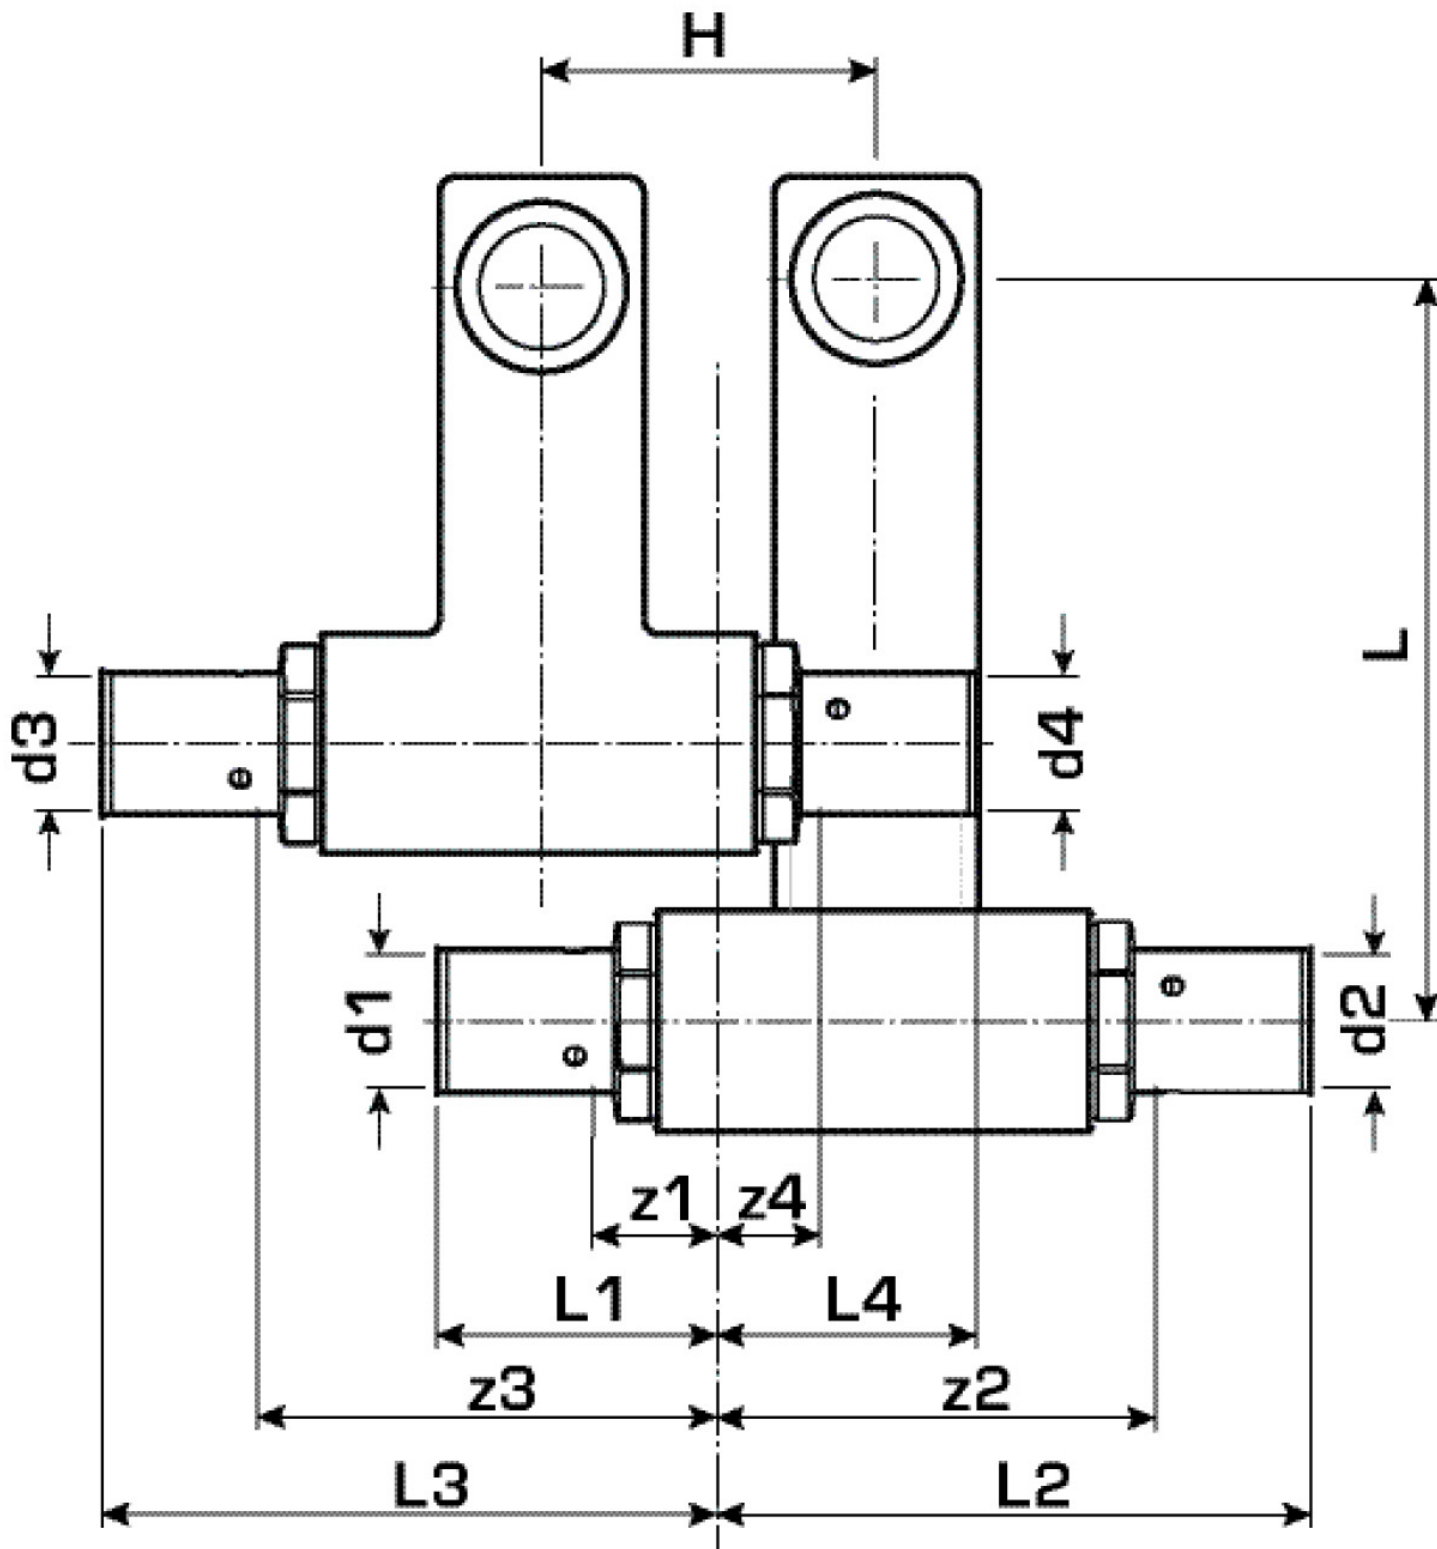

KELOX

KM435 KELOX SB connecting set STx1/2"x16

9805220

Areas of application

Skirting board radiator connecting set with press adapters; made of non-porous metallised brass, incl. support sleeves with O-rings and stainless steel press-fit sleeves for radiator connections with 1/2" male thread

Specifications

Article information

port 1	Pressing socket
port 2	Pressing socket
execution	Miscellaneous
press contour	U

Product information

VPE1	1,00 KT1
weight	0,856 KGM
text	KELOX SB connecting set
INTRNR	74122000
main material group	KELOX
material group	KELOX metal fittings
code	KM435

Art. No	label	d5 Inche	d6 Inche	d1 mm	d2 mm	d3 mm	d4 mm	L1 mm	L2 mm	L3 mm	L4 mm	z1 mm	z2 mm	z3 mm	z4 mm	h mm
98052	STx1/	1/2" (15)	1/2" (15)	25	25	25	25	40	89	88	39	13	61	60	10	95

KE KELIT GmbH

A 4020 Linz, Ignaz-Mayer-Straße 17, Austria, Europe