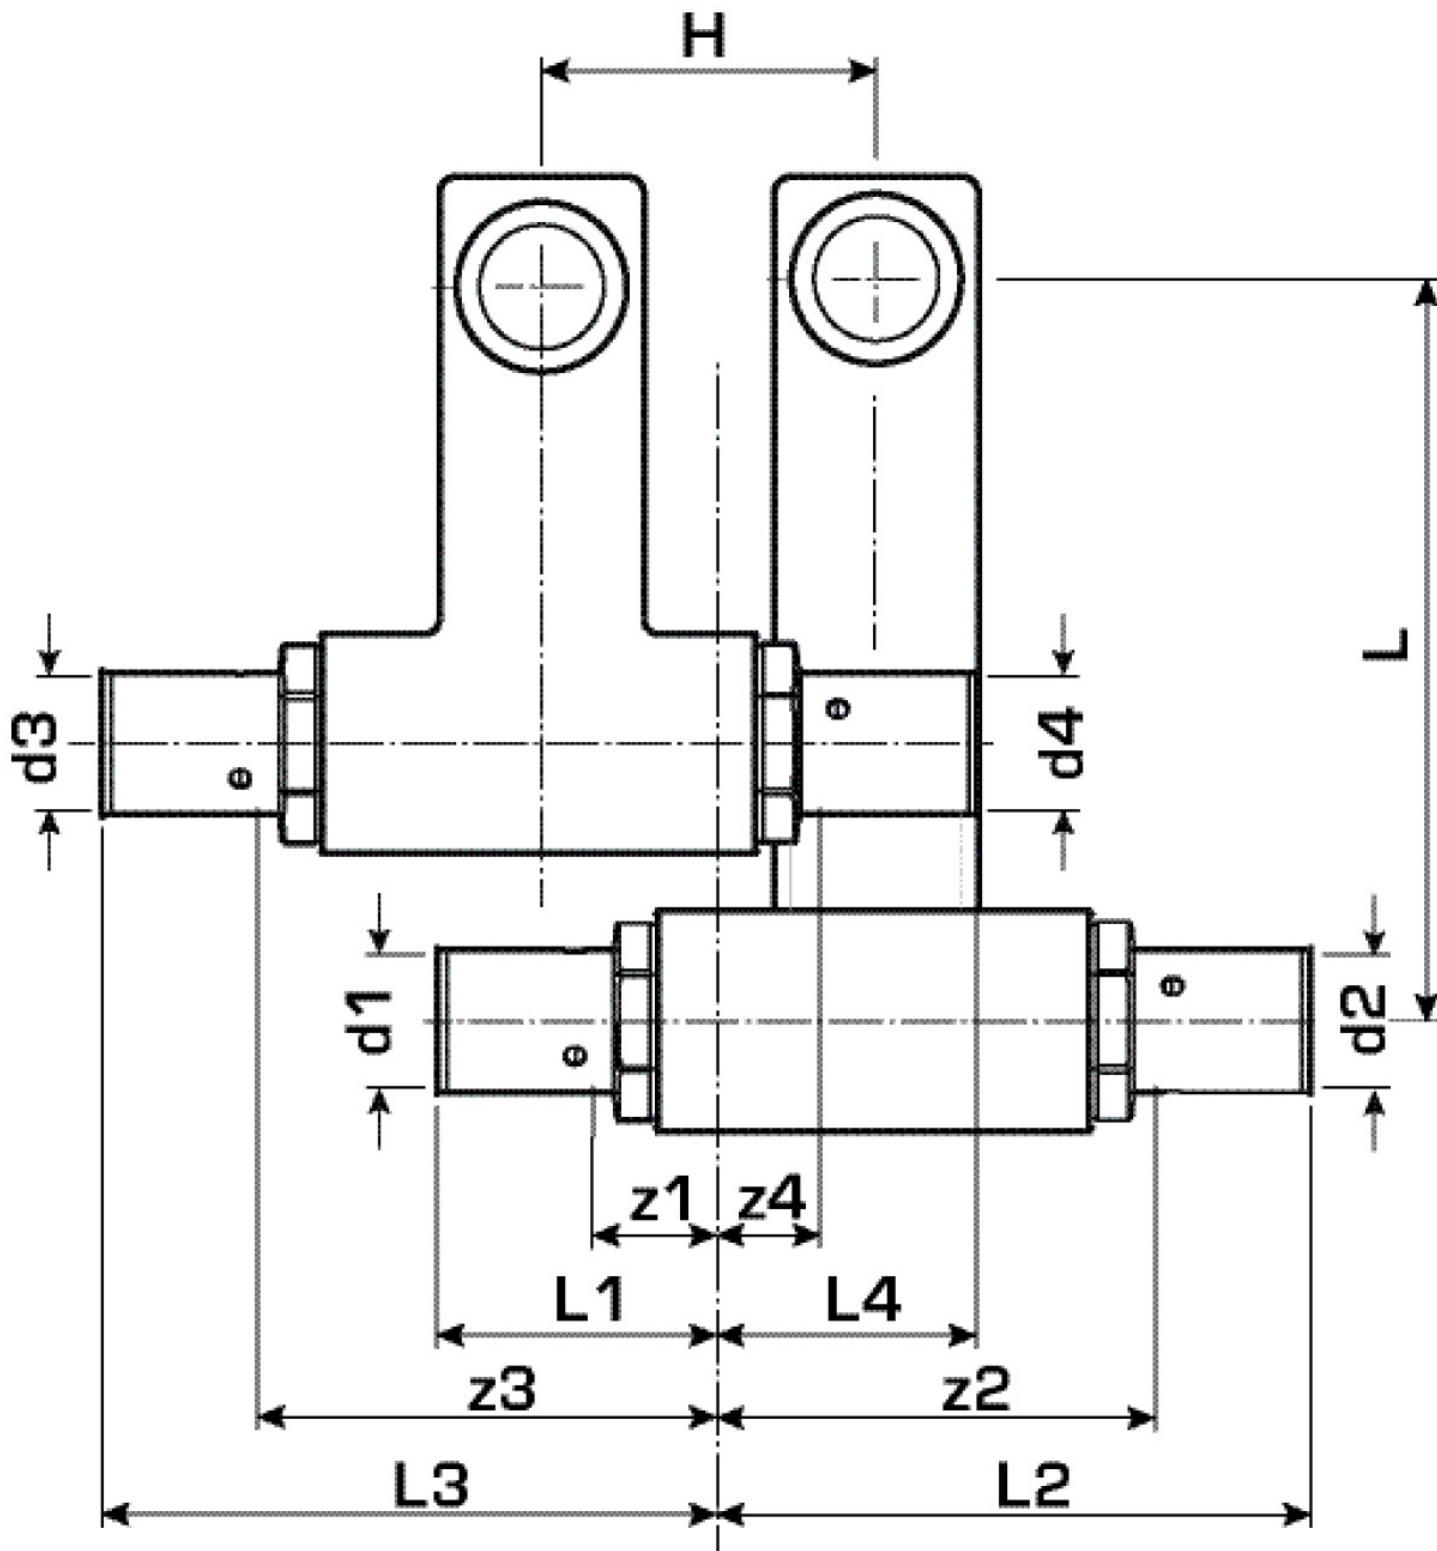

KELOX

KM435 KELOX SB connecting set 16x1/2"x20

9825240

Areas of application

Skirting board radiator connecting set with press adapters; made of non-porous metallised brass, incl. support sleeves with O-rings and stainless steel press-fit sleeves for radiator connections with 1/2" male thread

Specifications

Article information

port 1	Pressing socket
port 2	Pressing socket
execution	Miscellaneous
press contour	U

Product information

VPE1	1,00 KT1
weight	0,923 KGM
text	KELOX SB connecting set
INTRNR	74122000
main material group	KELOX
material group	KELOX metal fittings
code	KM435

Art. No	label	d5 Inches	d6 Inches	d1 mm	d3 mm	L1 mm	L2 mm	L3 mm	L4 mm	z1 mm	z2 mm	z3 mm	z4 mm	h mm
98252	16x1/2	1/2" (15)	1/2" (15)	16	16	28	57	77	9	10	52	57	4	95

KE KELIT GmbH

A 4020 Linz, Ignaz-Mayer-Straße 17, Austria, Europe