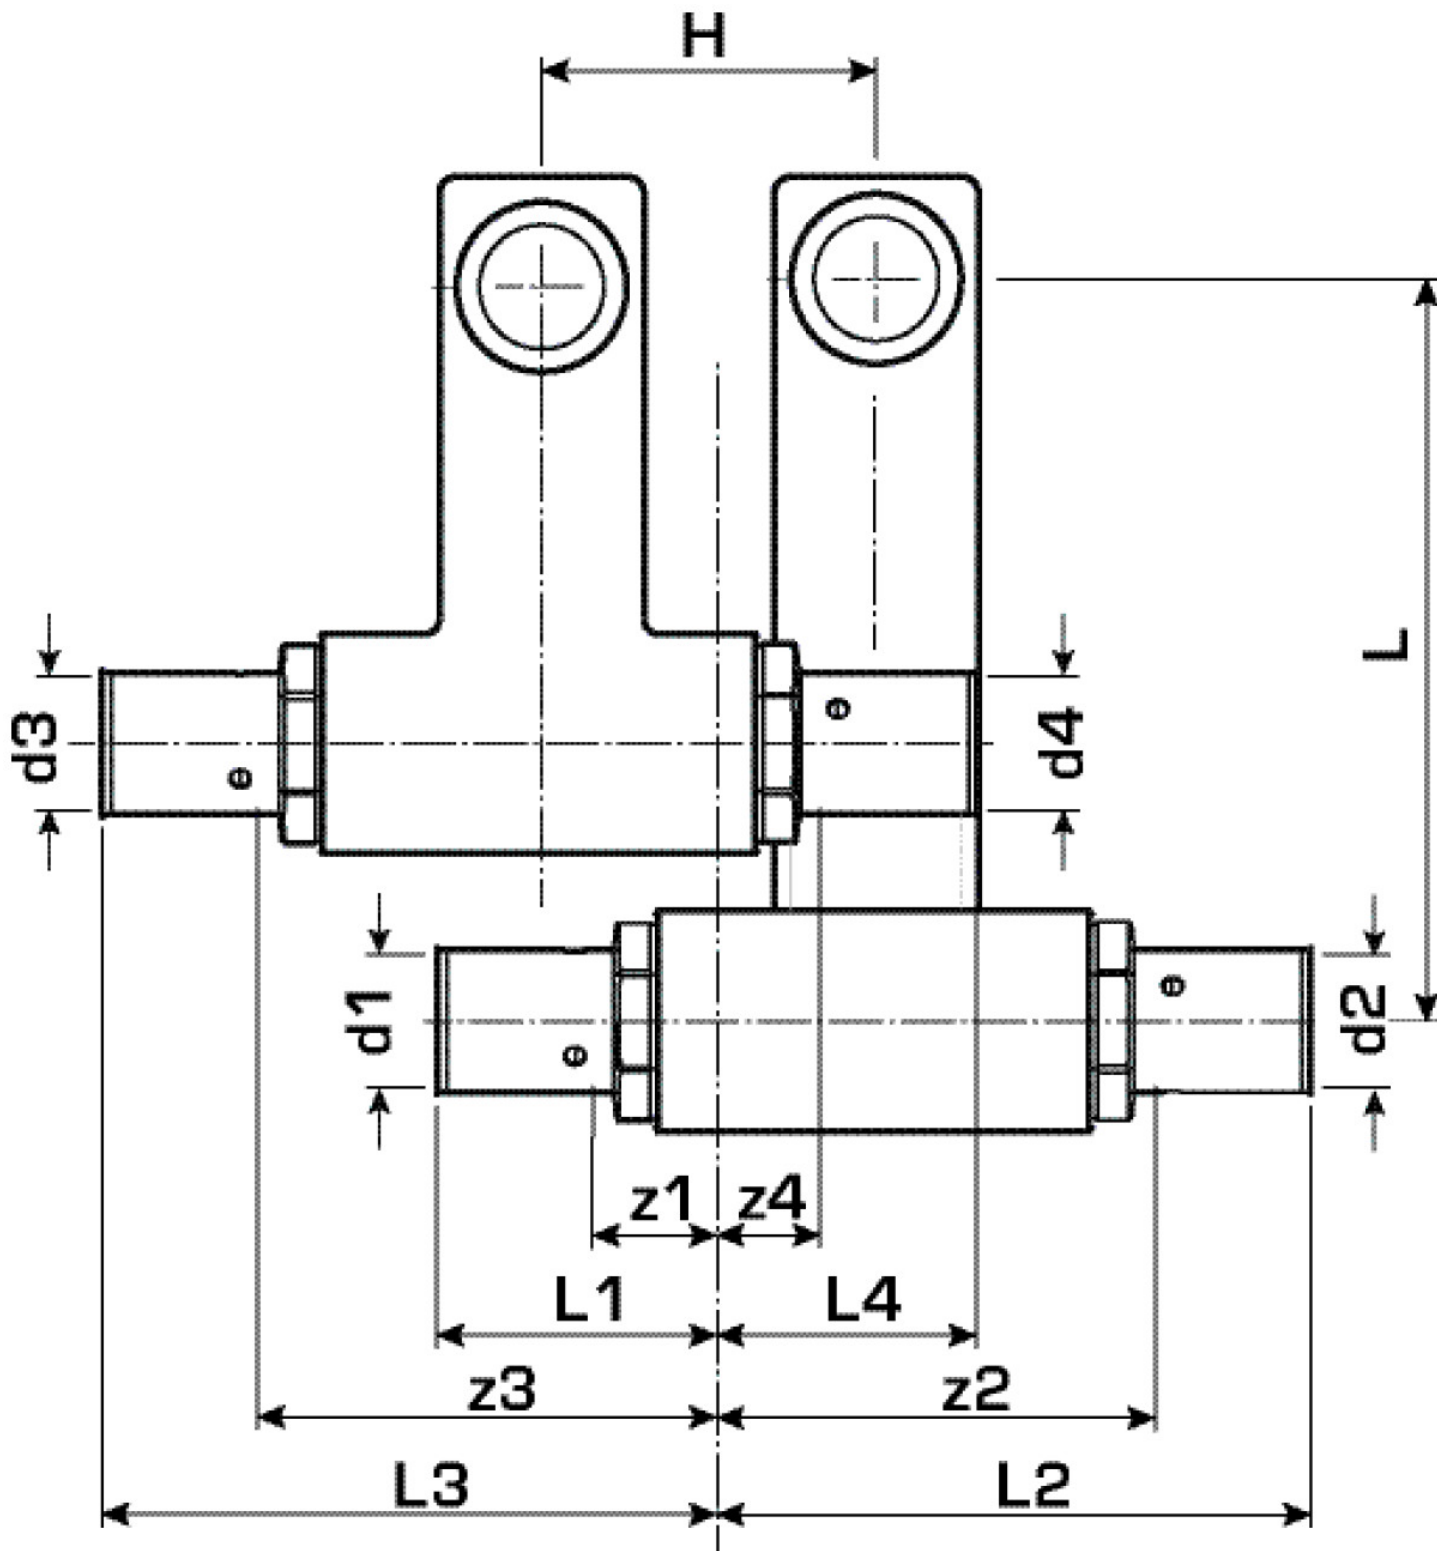

KELOX

KM435 KELOX SB connecting set 20x1/2"x25

9845250

Areas of application

Skirting board radiator connecting set with press adapters; made of non-porous metallised brass, incl. support sleeves with O-rings and stainless steel press-fit sleeves for radiator connections with 1/2" male thread

Specifications

Article information

port 1	Pressing socket
port 2	Pressing socket
execution	Miscellaneous
press contour	U

Product information

VPE1	1,00 KT1
weight	0,935 KGM
text	KELOX SB connecting set
INTRNR	74122000
main material group	KELOX
material group	KELOX metal fittings
code	KM435

Art. No	label	d5 Inche	d6 Inche	d1 mm	d2 mm	d3 mm	d4 mm	L1 mm	L2 mm	L3 mm	L4 mm	z1 mm	z2 mm	z3 mm	z4 mm	h mm
98452	20x1/2	1/2" (15)	1/2" (15)	20	20	20	20	28	75	62	36	5	56	10	5	95

KE KELIT GmbH

A 4020 Linz, Ignaz-Mayer-Straße 17, Austria, Europe