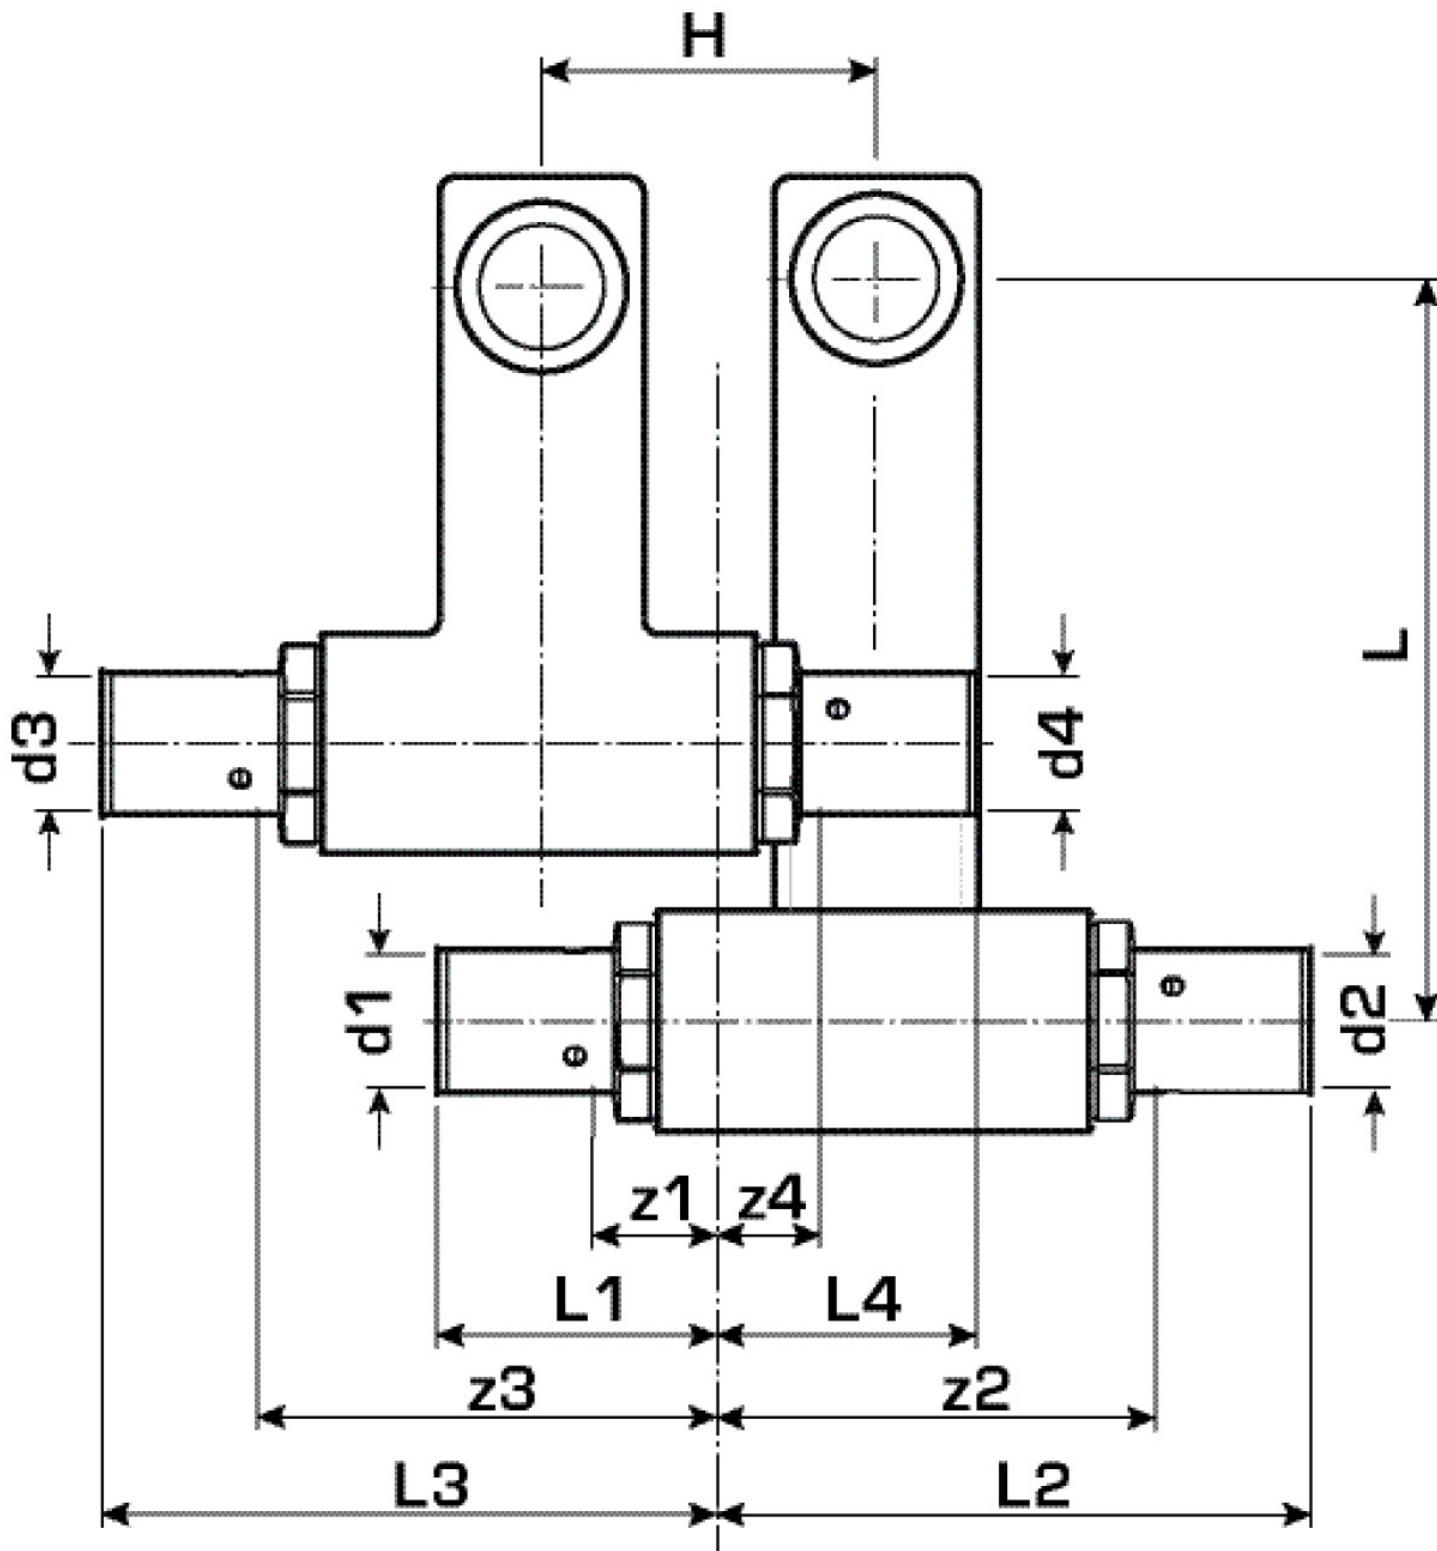

KELOX

KM435 KELOX SB connecting set 25x1/2"x20

9845270

Areas of application

Skirting board radiator connecting set with press adapters; made of non-porous metallised brass, incl. support sleeves with O-rings and stainless steel press-fit sleeves for radiator connections with 1/2" male thread

Specifications

Article information

port 1	Pressing socket
port 2	Pressing socket
execution	Miscellaneous
press contour	U

Product information

VPE1	1,00 KT1
weight	0,935 KGM
text	KELOX SB connecting set
INTRNR	74122000
main material group	KELOX
material group	KELOX metal fittings
code	KM435

Art. No	label	d5 Inche	d6 Inche	d1 mm	d2 mm	d3 mm	d4 mm	L1 mm	L2 mm	L3 mm	L4 mm	z1 mm	z2 mm	z3 mm	z4 mm	h mm
98452	25x1/2	1/2" (15)	1/2" (15)	20	25	20	25	30	88	80	39	9	60	60	10	95

KE KELIT GmbH

A 4020 Linz, Ignaz-Mayer-Straße 17, Austria, Europe