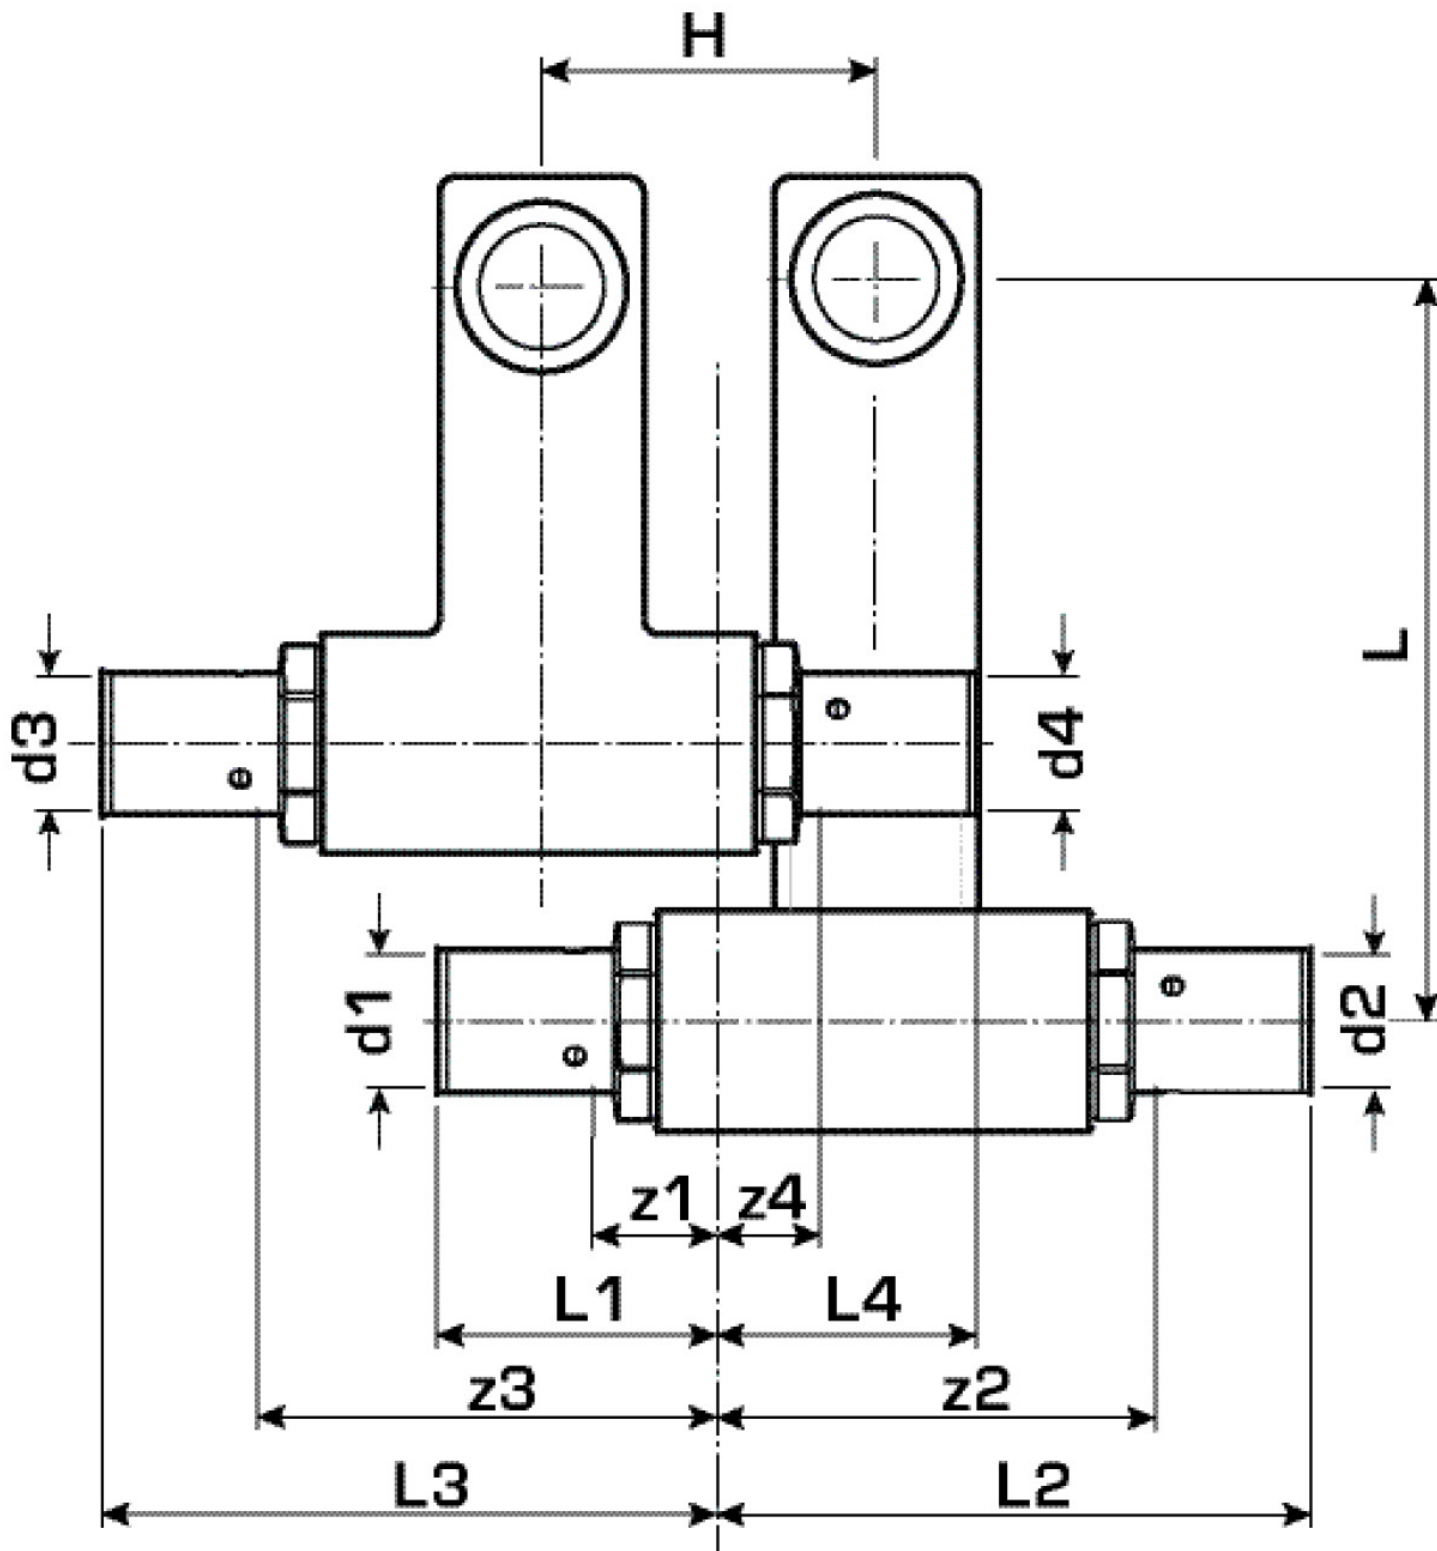

KELOX

KM435 KELOX SB connecting set 25x1/2"x25

9845290

Areas of application

Skirting board radiator connecting set with press adapters; made of non-porous metallised brass, incl. support sleeves with O-rings and stainless steel press-fit sleeves for radiator connections with 1/2" male thread

Specifications

Article information

port 1	Pressing socket
port 2	Pressing socket
execution	Miscellaneous
press contour	U

Product information

VPE1	1,00 KT1
weight	0,945 KGM
text	KELOX SB connecting set
INTRNR	74122000
main material group	KELOX
material group	KELOX metal fittings
code	KM435

Art. No	label	d5 Inche	d6 Inche	d1 mm	d2 mm	d3 mm	d4 mm	L1 mm	L2 mm	L3 mm	L4 mm	z1 mm	z2 mm	z3 mm	z4 mm	h mm
98452	25x1/2	1/2" (15)	1/2" (15)	25	20	25	20	40	80	88	28	13	60	60	8	95

KE KELIT GmbH

A 4020 Linz, Ignaz-Mayer-Straße 17, Austria, Europe