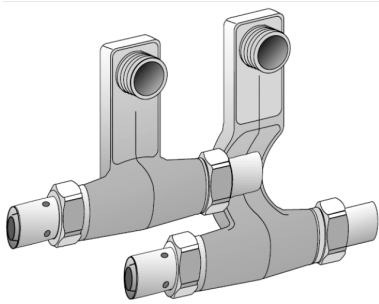

KELOX

KM435 KELOX SB connecting set 25x1/2"x25

9845290

Areas of application

Skirting board radiator connecting set with press adapters; made of non-porous metallised brass, incl. support sleeves with O-rings and stainless steel press-fit sleeves for radiator connections with 1/2" male thread

Specifications

Article information

port 1	Pressing socket
port 2	Pressing socket
execution	Miscellaneous
press contour	U

Product information

VPE1	1,00 KT1
weight	0,945 KGM
text	KELOX SB connecting set
INTRNR	74122000
main material group	KELOX
material group	KELOX metal fittings
code	KM435

Art. No	label	d5 Inche	d6 Inche	d1 mm	d2 mm	d3 mm	d4 mm	L1 mm	L2 mm	L3 mm	L4 mm	z1 mm	z2 mm	z3 mm	z4 mm	h mm
98452	25x1/2	1/2" (15)	1/2" (15)	25	20	25	20	40	80	88	28	13	60	60	8	95

KE KELIT GmbH

A 4020 Linz, Ignaz-Mayer-Straße 17, Austria, Europe