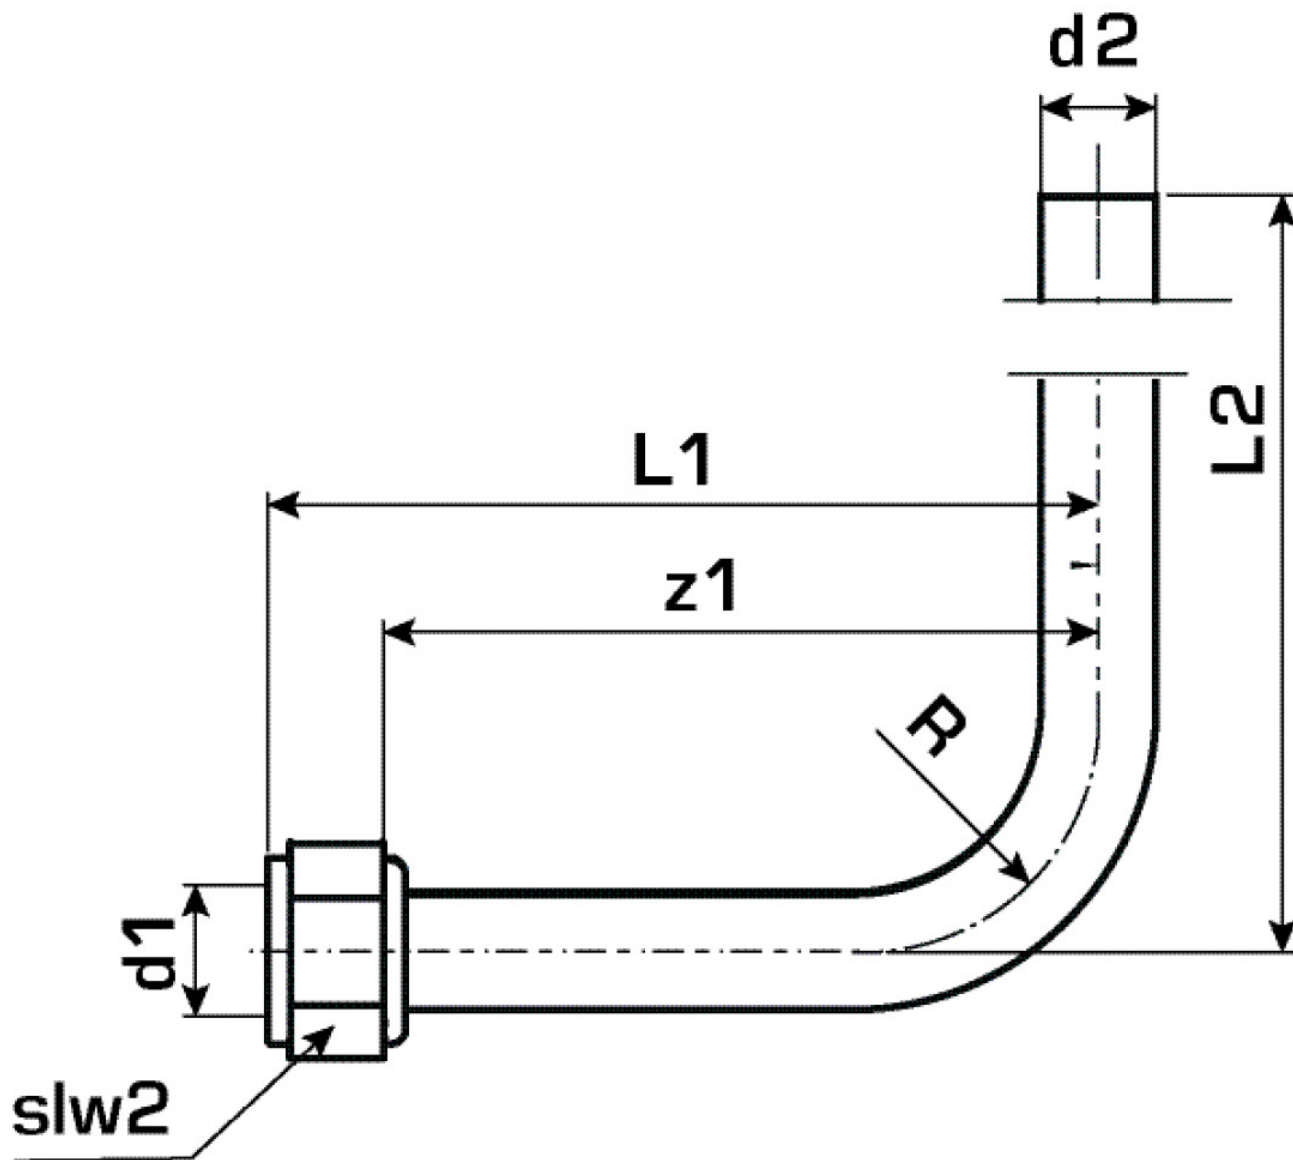

KELOX

KM437 KELOX SB elbow 15x1mm

7701610

Areas of application

?Connecting elbow for skirting boards; made of nickel-plated semi-hard d15 copper; to connect the skirting board connecting set to the radiator; complete with compression ring threaded union for skirting board set

Threaded union to radiator is NOT INCLUDED

ATTENTION: Follow the installation instructions of the screw fitting manufacturer and if necessary use support sleeves for copper connections!

Specifications

Article information

design Elbow

angle 90 °

Technical properties

maximum working pressure at 20 ° C 10 bar

Product information

VPE1 1,00 KT1

VPE2 40,00 KT2

weight 0,178 KGM

text KELOX SB elbow

INTRNR 74122000

main material group KELOX

material group KELOX metal fittings

code KM437

Art. No	label	d1 Inches	d2 mm	L1 mm	L2 mm	z1 mm	z2 mm	slw1 mm
7701610	15x1mm	1/2" (15)	15	108	127	96	127	24