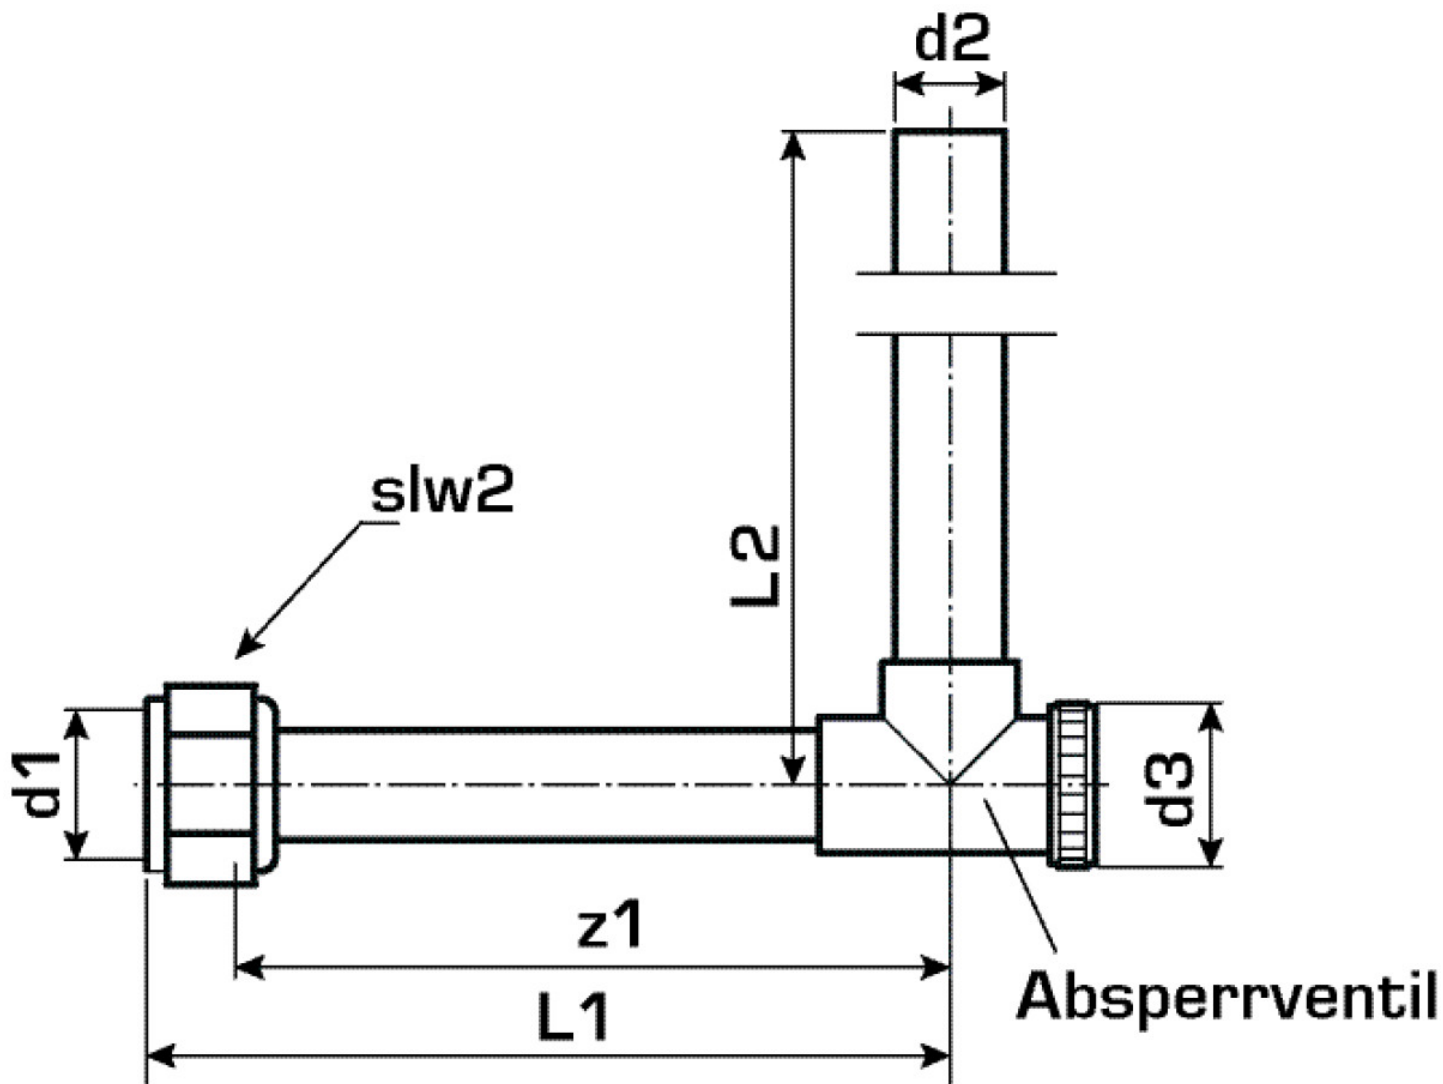

Threaded union to radiator is NOT INCLUDED

ATTENTION: Follow the installation instructions of the screw fitting manufacturer and if necessary use support sleeves for copper connections!

Specifications

Article information

design Elbow

Product information

VPE1 1,00 SA1

VPE2 20,00 KT1

weight 0,367 KGM

text KELOX SB shut-off elbow

INTRNR 74122000

main material group KELOX

material group KELOX metal fittings

code KM438

Art. No	label	d1 Inches	d2 mm	d3 mm	L1 mm	L2 mm	z1 mm	z2
7701620	15x1mm	1/2" (15)	15	23	115	131	100	131