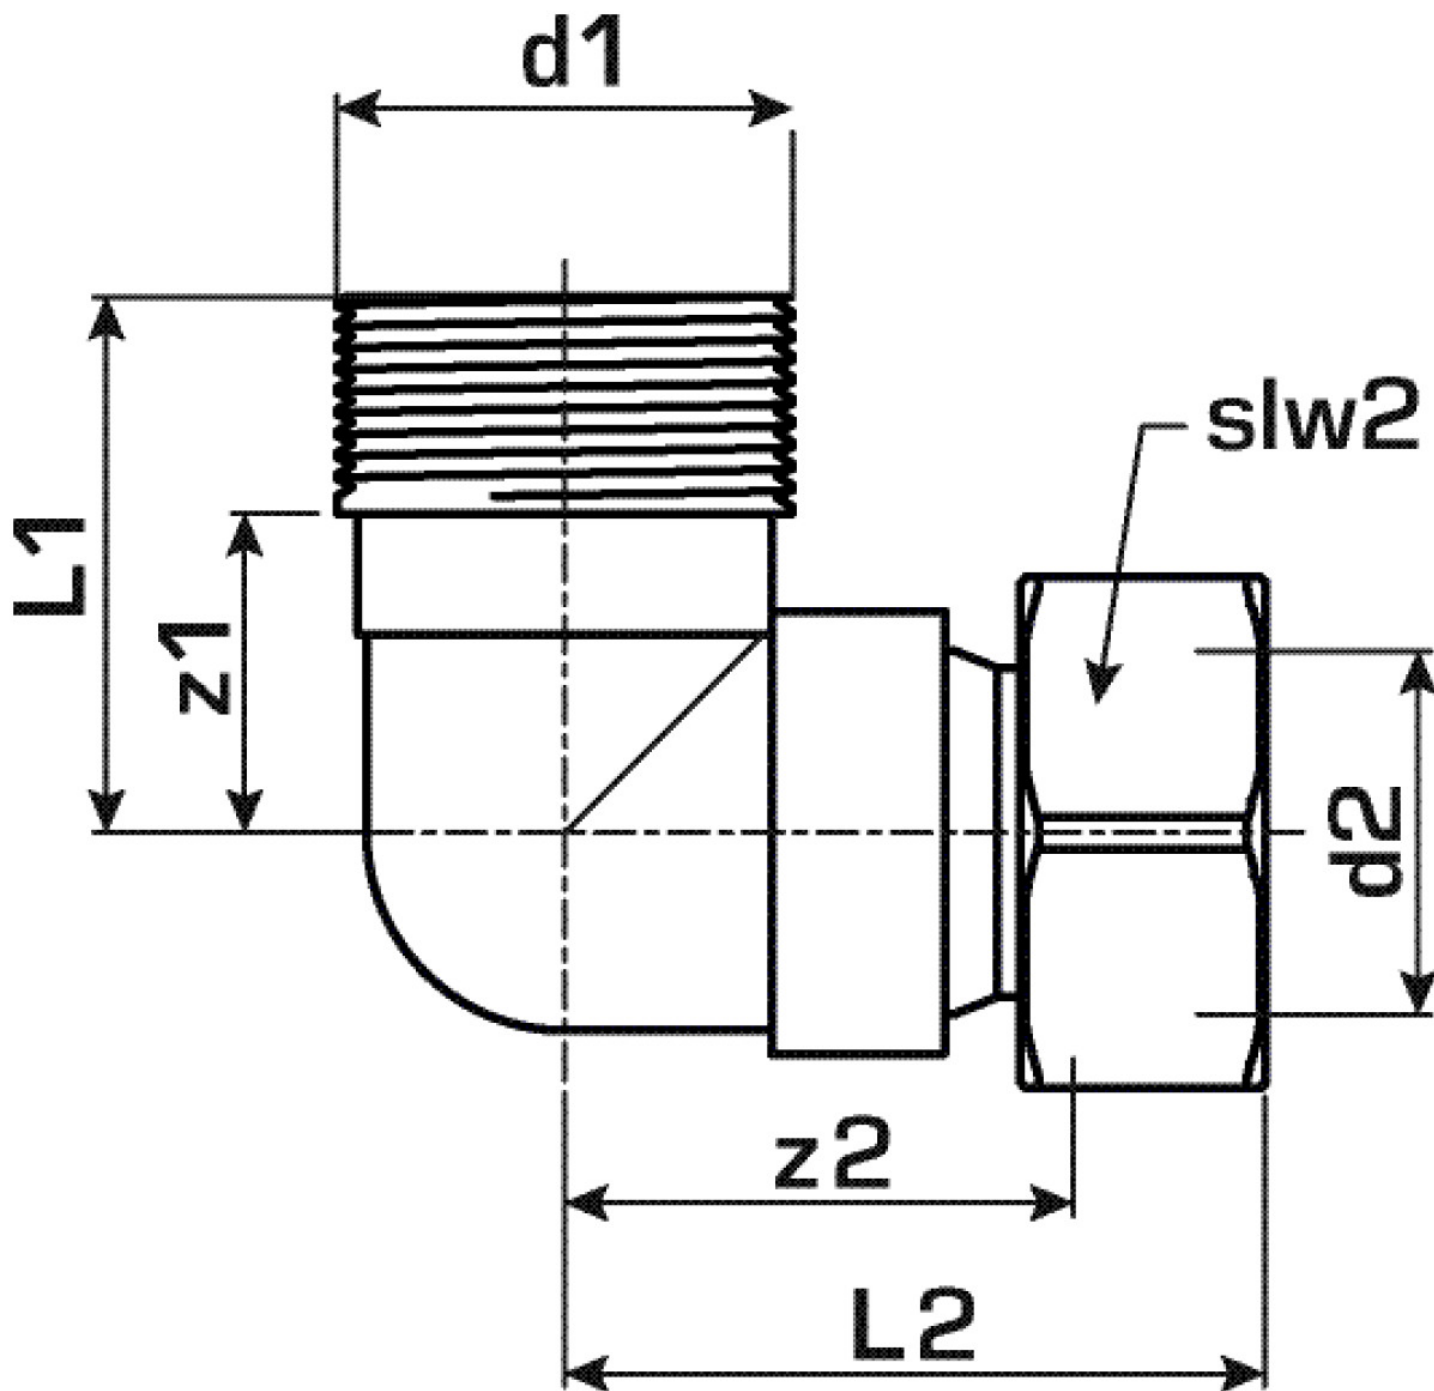

KELOX

KM366E KELOX Euro threaded elbow adapter 90° male 3/4"x3/4"

7706770

Areas of application

Euro thread fitting 90° adapter, rotatable, made from non-porous metallised brass with 3/4" euro thread fitting and 3/4" euro cone suitable for KM220 euro thread fitting

Approvals:

Specifications

Article information

port 1	Male thread, conical (NPT)
port 2	Thread
execution	Miscellaneous
design	Knee
angle	90 °

Technical properties

maximum working pressure at 20 ° C	10 bar
------------------------------------	--------

Product information

VPE1	10,00 KT1
weight	0,115 KGM
text	KELOX Euro threaded elbow adapter 90° male
INTRNR	74122000
main material group	KELOX
material group	KELOX screw fittings
code	KM366E

Art. No	label	d1 Inches	d2	L1 mm	L2 mm	z1 mm	z2 mm	slw1 mm
7706770	3/4"x3/4"	3/4" (20)	3/4 Zoll (20)	31	40	20	29	30