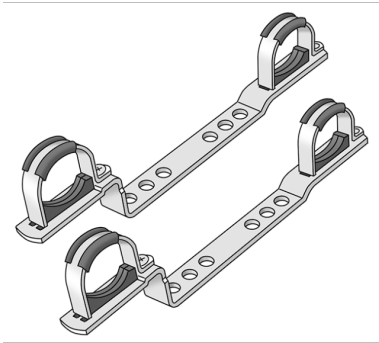

KELOX

KM519 KELOX-WINDOWX manifold bracket 32/200

7702360

Areas of application

For fixing WINDOWX manifolds KWU550 in the universal manifold cabinet KM570, or for screwing on, manifold bar spacing 200mm, galvanised steel plate with two sound-decoupled hose clamps, in addition, as a manifold bracket for KM590E KELOX FB manifold

Specifications

Product information	
VPE1	1,00 SA1
weight	0,320 KGM
text	KELOX-WINDOW manifold bracket
INTRNR	73269098
main material group	KELOX
material group	KELOX accessories
code	KM519

Art. No	label
7702360	32/200