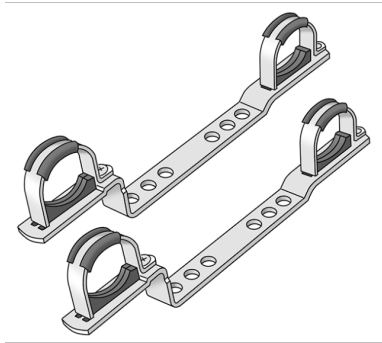

## KM519 KELOX-WINDOW manifold bracket 32/200

7702360

### Areas of application

For fixing WINDOW manifolds KWU550 in the universal manifold cabinet KM570, or for screwing on, manifold bar spacing 200mm, galvanised steel plate with two sound-decoupled hose clamps, in addition, as a manifold bracket for KM590E KELOX FB manifold

# Specifications

Product information	
VPE1	1,00 SA1
weight	0,320 KGM
text	KELOX-WINDOW manifold bracket
INTRNR	73269098
main material group	KELOX
material group	KELOX accessories
code	KM519

Art. No	label
7702360	32/200