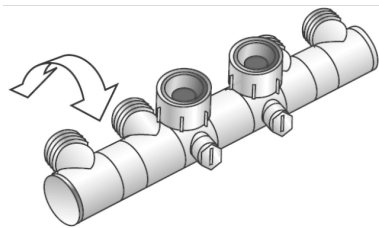

## KM595 QUATTROX radiator block Cncl sctn for 3/4" Euro cone

9005140

### Areas of application

For valve radiators with 4 steplessly rotatable pipe connections; straight-way or corner connection; for looping through the flow and return flow without connections in the floor as well as central lockable radiator connections; 3/4" female thread union nut, on pipe side 3/4" male euro cone; non-porous nickel-plated brass, compatible with KM220 d16 and d20

# Specifications

Product information	
VPE1	2,00 SA1
weight	0,003 KGM
text	QUATTROX radiator block
INTRNR	84818031
main material group	KELOX
material group	KELOX accessories
code	KM595

Art. No	label
9005140	Cncl sctn for 3/4" Euro cone