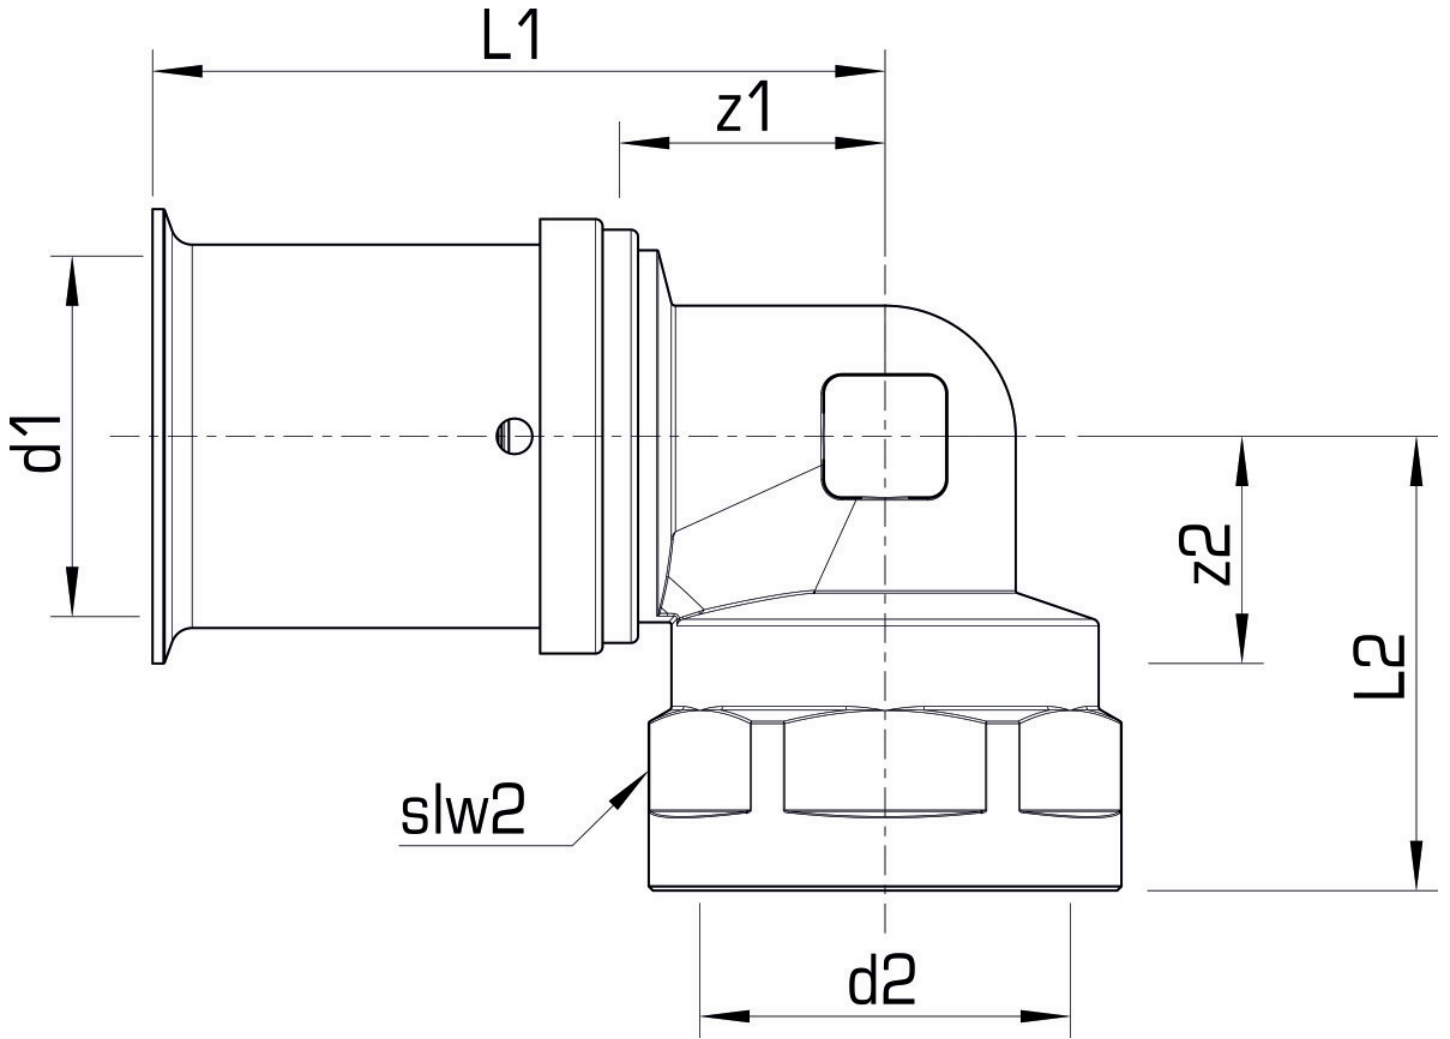

KELOX

KMU467 KELOX-ULTRAX elbow adapter 90° female 16x1/2"

71216B02

Areas of application

Press elbow adapter with female thread, made of non-porous metallised brass; including support sleeves with O-rings and stainless steel press-fit sleeves; "leak before pressed"
DO NOT screw in any threaded pipes and cast iron fittings!

Approvals:

KE KELIT GmbH

A 4020 Linz, Ignaz-Mayer-Straße 17, Austria, Europe

PHONE +43 (0) 50 779 E-MAIL office@kekelit.com

www.kekelit.com

Specifications

Article information

port 1	Pressing socket
execution	1-part
design	Knee
angle	90 °
press contour	U

Technical properties

maximum working pressure at 20 ° C	10 bar
------------------------------------	--------

Product information

VPE1	10,00 SA1
VPE2	180,00 KT1
weight	0,072 KGM
text	KELOX-ULTRAX elbow adapter 90° female
INTRNR	74122000
main material group	KELOX
material group	KELOX-ULTRAX metal fittings
code	KMU467

Art. No	label	d2 Inches	d1 mm	L1 mm	L2 mm	z1 mm	z2 mm	slw2 mm
71216B02	16x1/2"	1/2" (15)	16	38,5	26	16	29	24