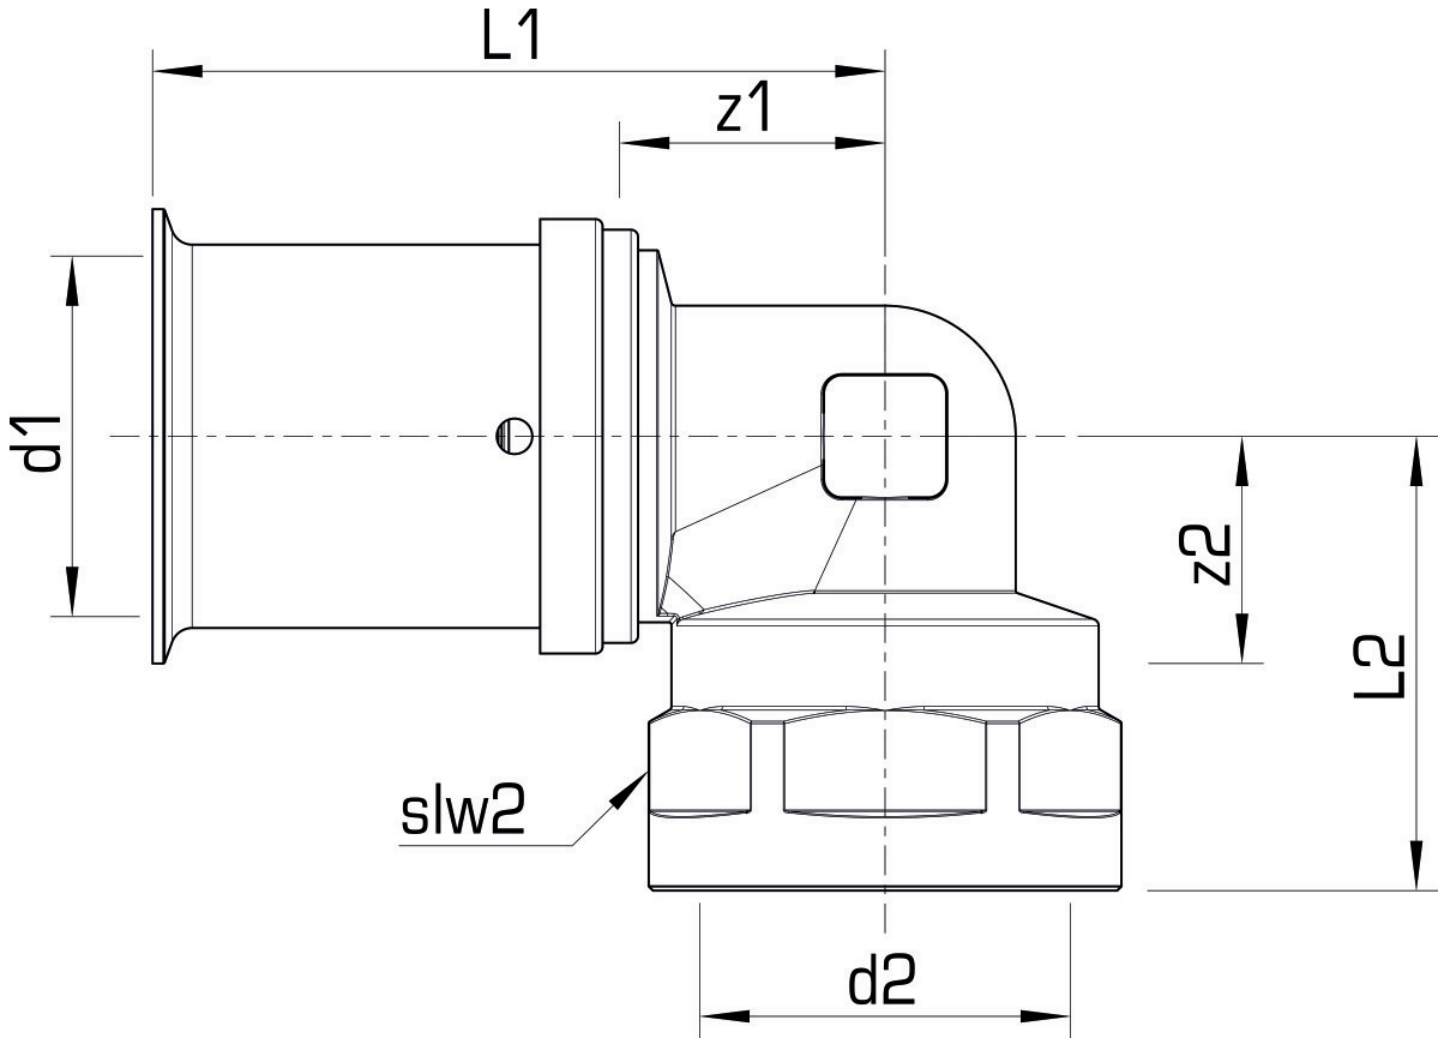

KELOX

KMU467 KELOX-ULTRAX elbow adapter 90° female 25x3/4"

71216E04

Areas of application

Press elbow adapter with female thread, made of non-porous metallised brass; including support sleeves with O-rings and stainless steel press-fit sleeves; "leak before pressed"
DO NOT screw in any threaded pipes and cast iron fittings!

Approvals:

KE KELIT GmbH

A 4020 Linz, Ignaz-Mayer-Straße 17, Austria, Europe

PHONE +43 (0) 50 779 E-MAIL office@kekelit.com

www.kekelit.com

Specifications

Article information

port 1	Pressing socket
execution	1-part
design	Knee
angle	90 °
press contour	U

Technical properties

maximum working pressure at 20 ° C	10 bar
------------------------------------	--------

Product information

VPE1	10,00 SA1
VPE2	100,00 KT1
weight	0,148 KGM
text	KELOX-ULTRAX elbow adapter 90° female
INTRNR	74122000
main material group	KELOX
material group	KELOX-ULTRAX metal fittings
code	KMU467

Art. No	label	d2 Inches	d1 mm	L1 mm	L2 mm	z1 mm	z2 mm	slw2 mm
71216E04	25x3/4"	3/4" (20)	25	68	32	35	32,5	30