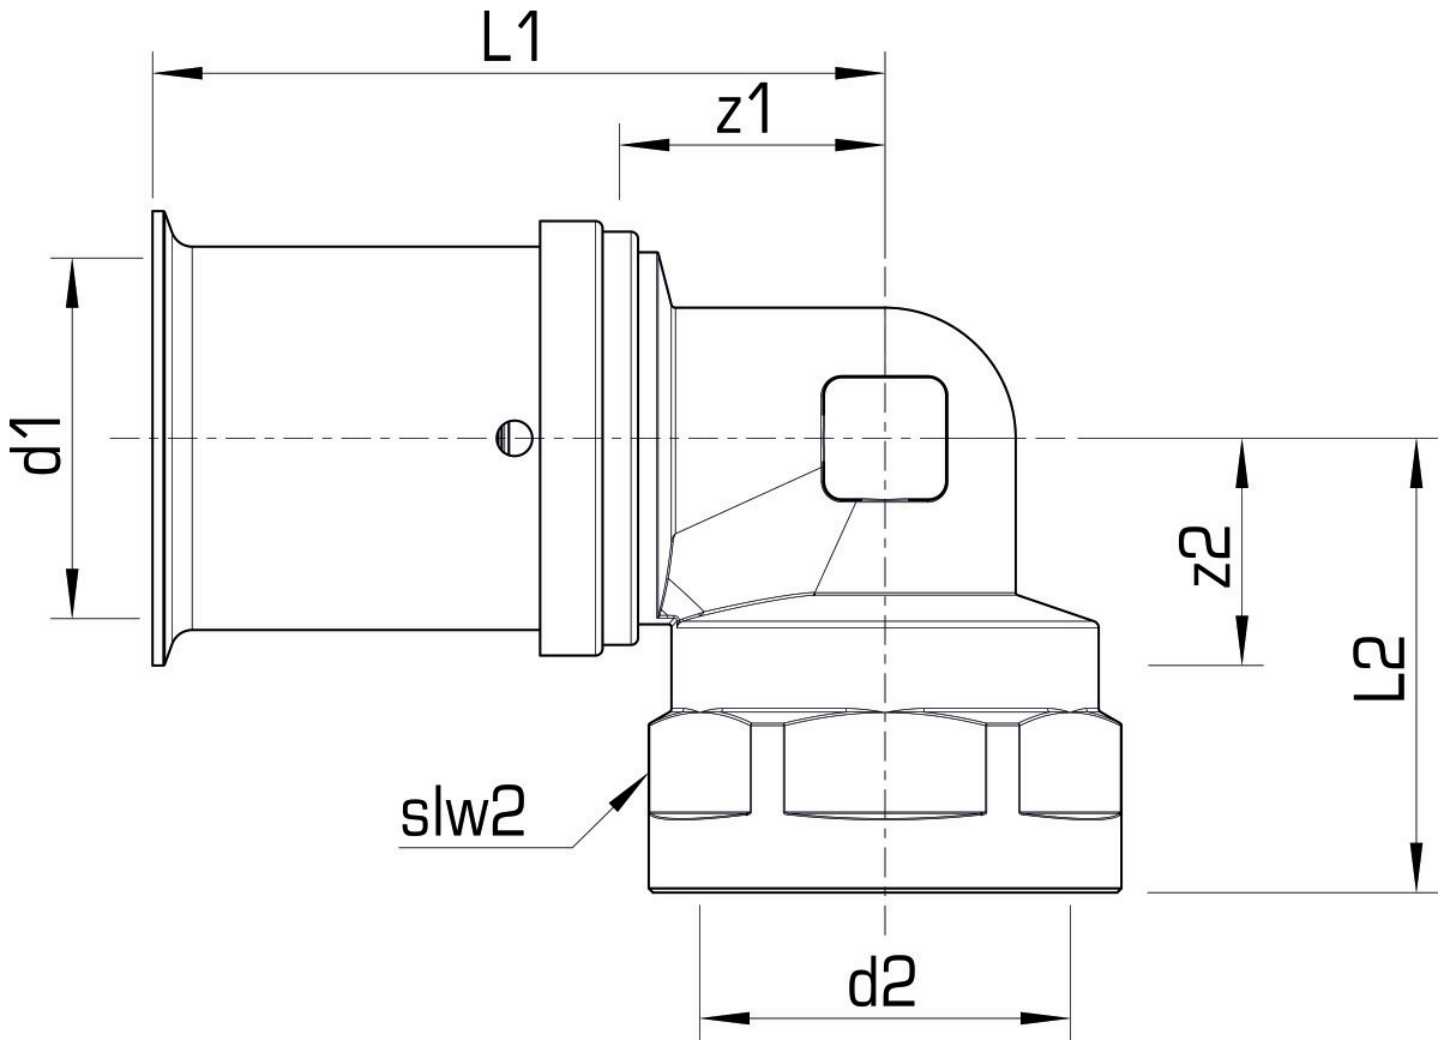

KELOX

KMU467 KELOX-ULTRAX elbow adapter 90° female 25x3/4"

71216E04

Areas of application

Press elbow adapter with female thread, made of non-porous metallised brass; including support sleeves with O-rings and stainless steel press-fit sleeves; "leak before pressed"
DO NOT screw in any threaded pipes and cast iron fittings!

Approvals:

KE KELIT GmbH

A 4020 Linz, Ignaz-Mayer-Straße 17, Austria, Europe

PHONE +43 (0) 50 779 E-MAIL office@kekelit.com

www.kekelit.com

Specifications

Article information

port 1	Pressing socket
execution	1-part
design	Knee
angle	90 °
press contour	U

Technical properties

maximum working pressure at 20 ° C	10 bar
------------------------------------	--------

Product information

VPE1	10,00 SA1
VPE2	100,00 KT1
weight	0,148 KGM
text	KELOX-ULTRAX elbow adapter 90° female
INTRNR	74122000
main material group	KELOX
material group	KELOX-ULTRAX metal fittings
code	KMU467

Art. No	label	d2 Inches	d1 mm	L1 mm	L2 mm	z1 mm	z2 mm	slw2 mm
71216E04	25x3/4"	3/4" (20)	25	68	32	35	32,5	30