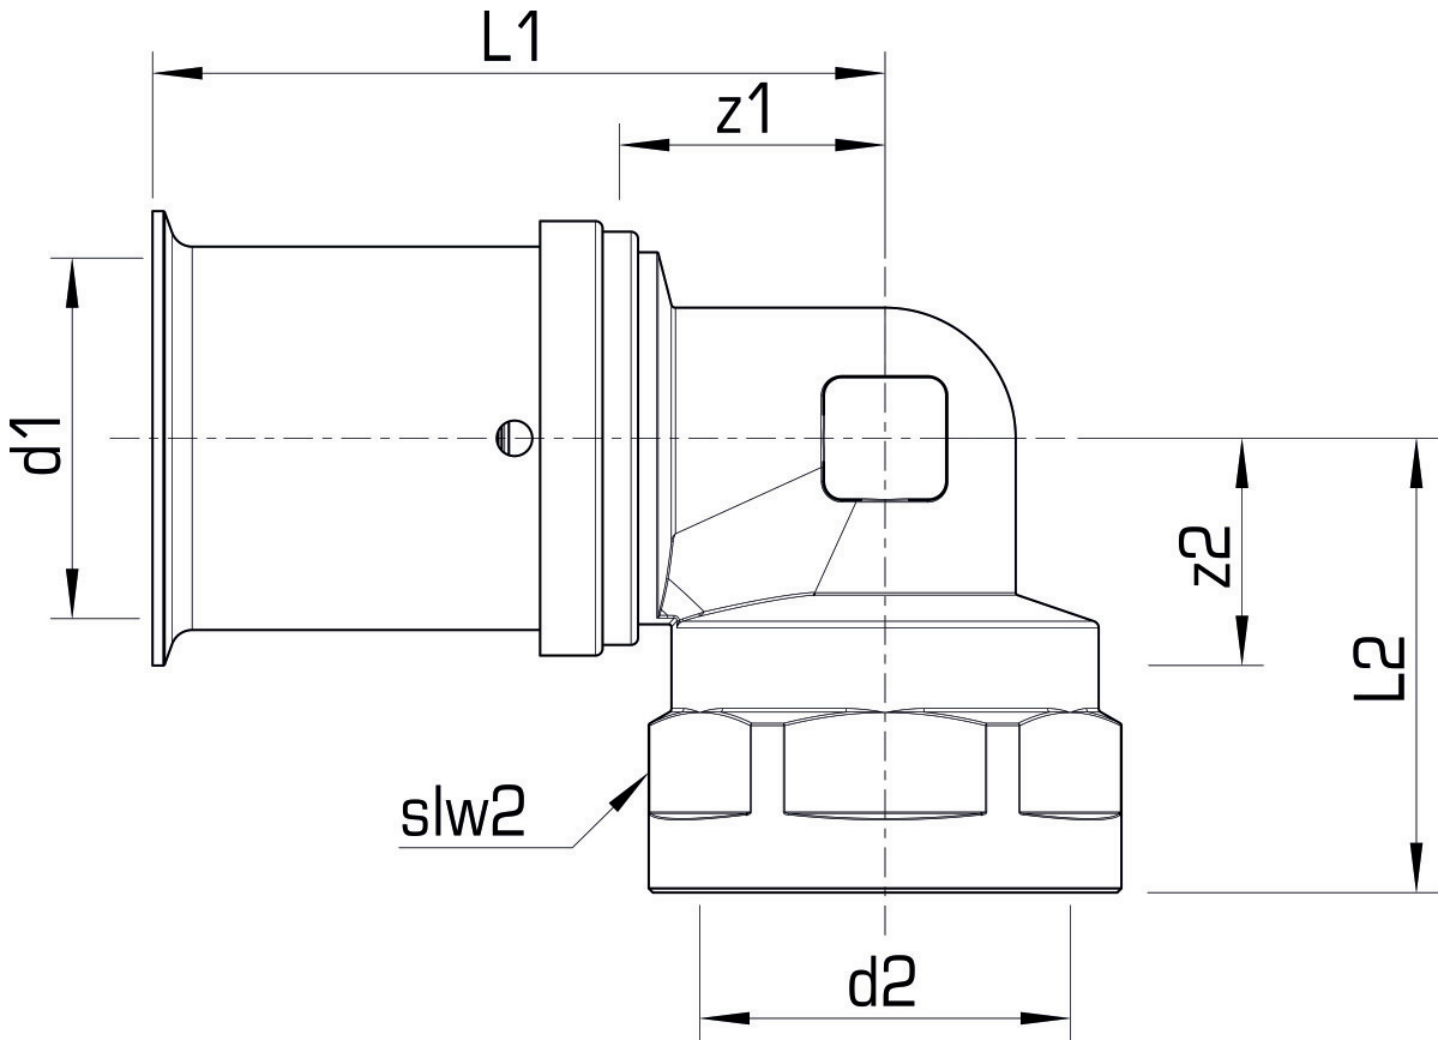

KELOX

KMU467 KELOX-ULTRAX elbow adapter 90° female 32x1"

71216F05

Areas of application

Press elbow adapter with female thread, made of non-porous metallised brass; including support sleeves with O-rings and stainless steel press-fit sleeves; "leak before pressed"
DO NOT screw in any threaded pipes and cast iron fittings!

Approvals:

KE KELIT GmbH

A 4020 Linz, Ignaz-Mayer-Straße 17, Austria, Europe

PHONE +43 (0) 50 779 E-MAIL office@kekelit.com

www.kekelit.com

Specifications

Article information

port 1	Pressing socket
execution	1-part
design	Knee
angle	90 °
press contour	U

Technical properties

maximum working pressure at 20 ° C	10 bar
------------------------------------	--------

Product information

VPE1	6,00 SA1
VPE2	54,00 KT1
weight	0,260 KGM
text	KELOX-ULTRAX elbow adapter 90° female
INTRNR	74122000
main material group	KELOX
material group	KELOX-ULTRAX metal fittings
code	KMU467

Art. No	label	d2 Inches	d1 mm	L1 mm	L2 mm	z1 mm	z2 mm	slw2 mm
71216F05	32x1"	1"	32	58	39	24	39	38