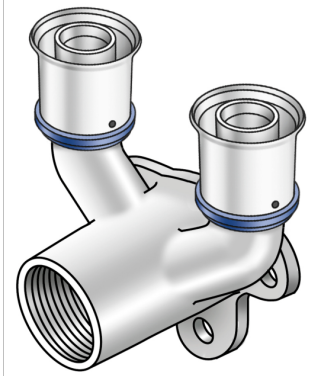

KELOX

KMU477 KELOX-ULTRAX double U wall bracket fitting with female thread 16x1/2"

71254B2B

Areas of application

Press-fit double-U wall bracket fitting with female thread made from non-porous metallised brass, including support sleeves with O-rings and stainless steel press-fit sleeves, "leak before pressed"

Overall height:

1/2" - 46.5mm

DO NOT screw in threaded pipes and cast iron fittings!

Approvals:

Specifications

Article information

port 1	Pressing socket
design	Continuously right-angled
press contour	U

Technical properties

maximum working pressure at 20 ° C	10 bar
------------------------------------	--------

Product information

VPE1	10,00 SA1
VPE2	50,00 KT1
weight	0,246 KGM
text	KELOX-ULTRAX double U wall bracket fitting with female thread
INTRNR	74122000
main material group	KELOX
material group	KELOX-ULTRAX metal fittings
code	KMU477

Art. No	label	d1 mm	L1 mm	L2 mm	L3 mm	z1 mm	z2 mm	z3 mm
71254B2B	16x1/2"	16	57	27	26,5	35	10	25,5