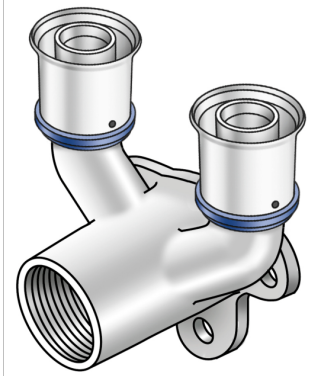

KELOX

KMU477 KELOX-ULTRAX double U wall bracket fitting with female thread 20x1/2"

71254D2D

Areas of application

Press-fit double-U wall bracket fitting with female thread made from non-porous metallised brass, including support sleeves with O-rings and stainless steel press-fit sleeves, "leak before pressed"

Overall height:

1/2" - 46mm

DO NOT screw in threaded pipes and cast iron fittings!

Approvals:

Specifications

Article information

port 1	Pressing socket
design	Continuously right-angled
press contour	U

Technical properties

maximum working pressure at 20 ° C	10 bar
------------------------------------	--------

Product information

VPE1	10,00 SA1
VPE2	50,00 KT1
weight	0,264 KGM
text	KELOX-ULTRAX double U wall bracket fitting with female thread
INTRNR	74122000
main material group	KELOX
material group	KELOX-ULTRAX metal fittings
code	KMU477