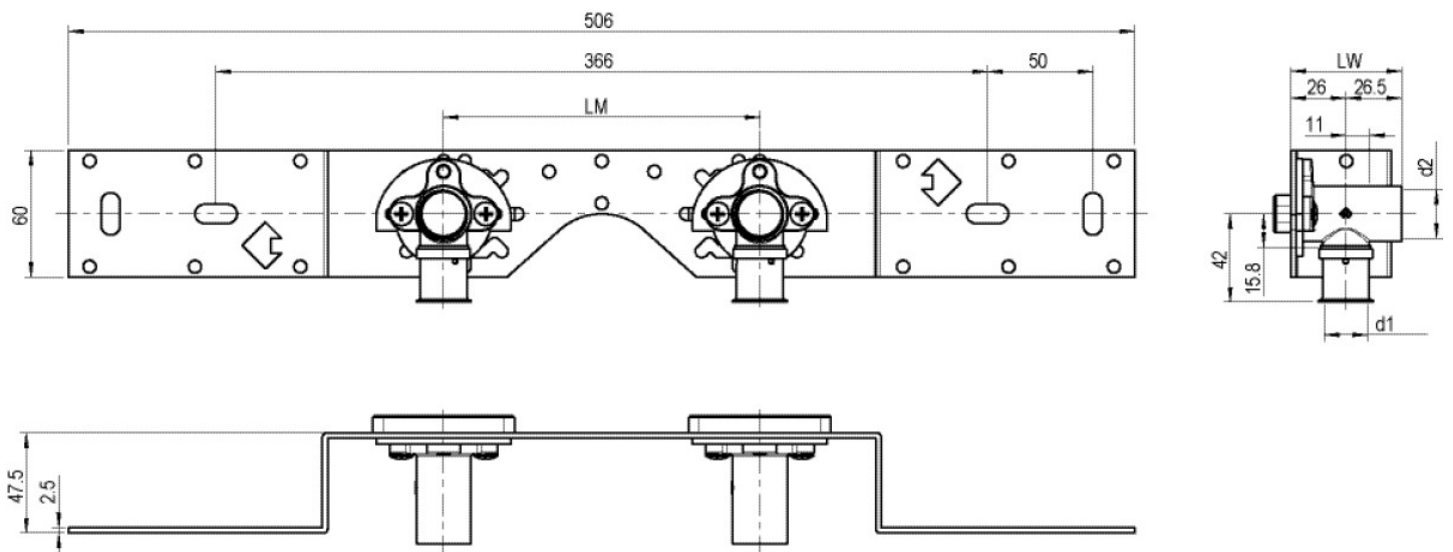

KELOX

KMU485 KELOX-ULTRAX connection set 16x1/2" 15cm

71266B02

Areas of application

With KMU480 wall bracket fitting elbow 90°, sound-insulated, stopper, metal mount, plugs and fastening elements

DO NOT screw in any threaded pipes and cast iron fittings!

Approvals:

KE KELIT GmbH

A 4020 Linz, Ignaz-Mayer-Straße 17, Austria, Europe

PHONE +43 (0) 50 779 E-MAIL office@kekelit.com

www.kekelit.com

Specifications

Product information

VPE1	1,00 KT1
VPE2	15,00 KT2
weight	0,919 KGM
text	KELOX-ULTRAX connection set
INTRNR	74122000
main material group	KELOX
material group	KELOX-ULTRAX metal fittings
code	KMU485