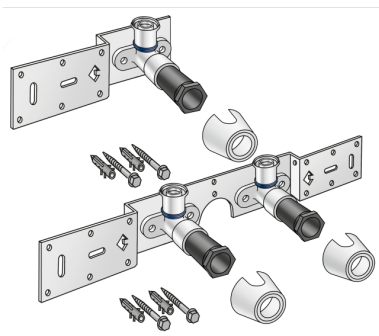

KELOX

KMU485 KELOX-ULTRAX connection set 16x1/2" 15cm

71266B02

Areas of application

With KMU480 wall bracket fitting elbow 90°, sound-insulated, stopper, metal mount, plugs and fastening elements

DO NOT screw in any threaded pipes and cast iron fittings!

Approvals:

KE KELIT GmbH

A 4020 Linz, Ignaz-Mayer-Straße 17, Austria, Europe

PHONE +43 (0) 50 779 E-MAIL office@kekelit.com

www.kekelit.com

Specifications

Product information

VPE1	1,00 KT1
VPE2	15,00 KT2
weight	0,919 KGM
text	KELOX-ULTRAX connection set
INTRNR	74122000
main material group	KELOX
material group	KELOX-ULTRAX metal fittings
code	KMU485