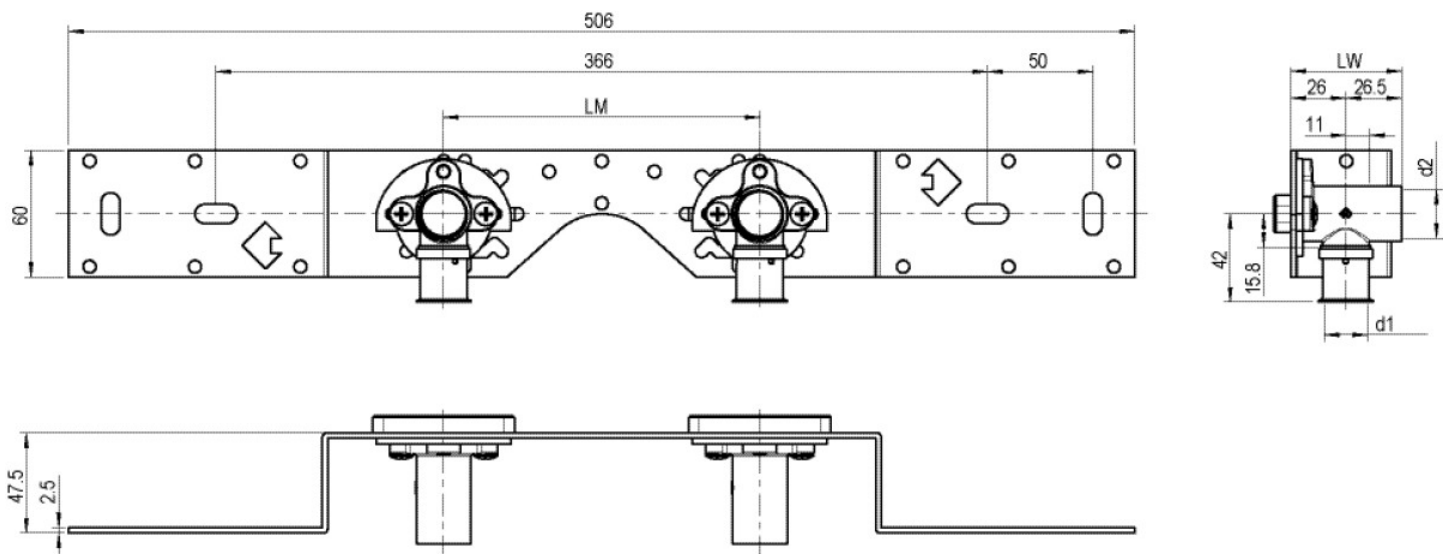

### Areas of application

With KMU480 wall bracket fitting elbow 90°, sound-insulated, stopper, metal mount, plugs and fastening elements

DO NOT screw in any threaded pipes and cast iron fittings!

## Product information

|                     |                             |
|---------------------|-----------------------------|
| VPE1                | 1,00 KT1                    |
| VPE2                | 15,00 KT2                   |
| weight              | 0,466 KGM                   |
| text                | KELOX-ULTRAX connection set |
| INTRNR              | 74122000                    |
| main material group | KELOX                       |
| material group      | KELOX-ULTRAX metal fittings |
| code                | KMU485                      |