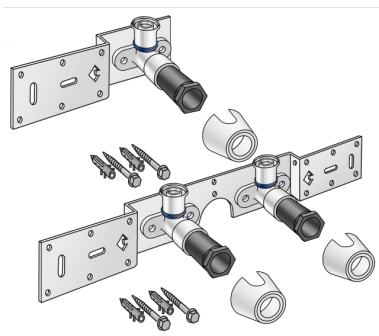

## KMU485 KELOX-ULTRAX connection set 16x1/2" single connection

71261B02

### Areas of application

With KMU480 wall bracket fitting elbow 90°, sound-insulated, stopper, metal mount, plugs and fastening elements

DO NOT screw in any threaded pipes and cast iron fittings!

## Product information

|                     |                             |
|---------------------|-----------------------------|
| VPE1                | 1,00 KT1                    |
| VPE2                | 15,00 KT2                   |
| weight              | 0,466 KGM                   |
| text                | KELOX-ULTRAX connection set |
| INTRNR              | 74122000                    |
| main material group | KELOX                       |
| material group      | KELOX-ULTRAX metal fittings |
| code                | KMU485                      |