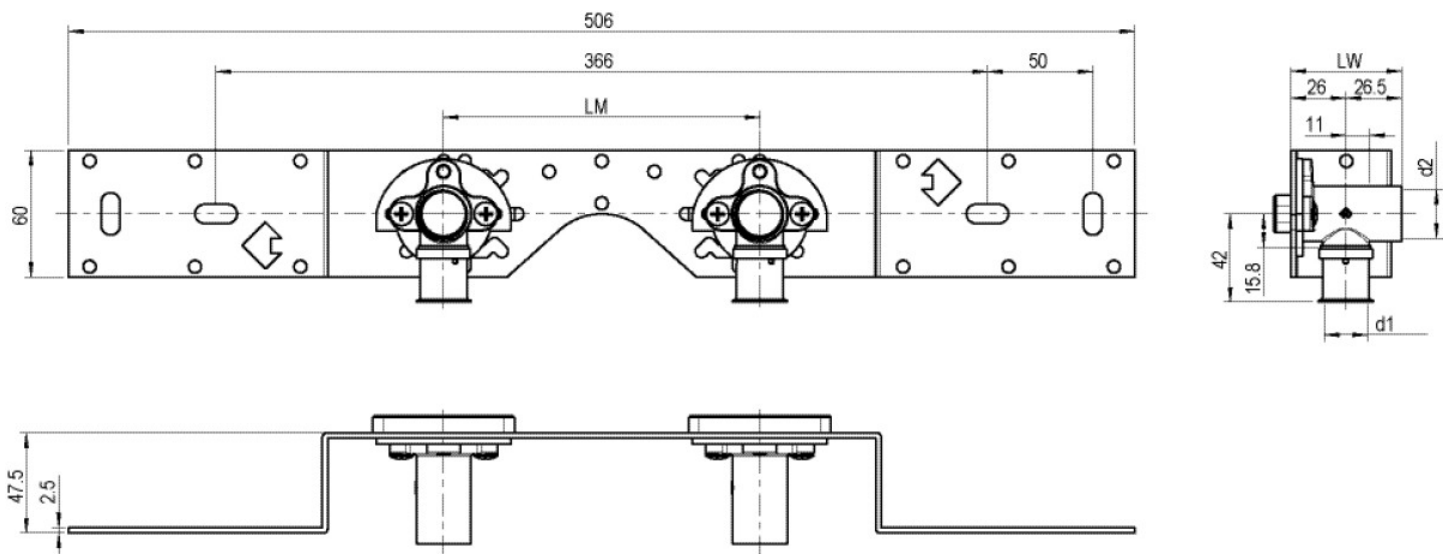

### Areas of application

With KMU480 wall bracket fitting elbow 90°, sound-insulated, stopper, metal mount, plugs and fastening elements

DO NOT screw in any threaded pipes and cast iron fittings!

## Product information

VPE1	1,00 KT1
VPE2	15,00 KT2
weight	0,939 KGM
text	KELOX-ULTRAX connection set
INTRNR	74122000
main material group	KELOX
material group	KELOX-ULTRAX metal fittings
code	KMU485

Art. No