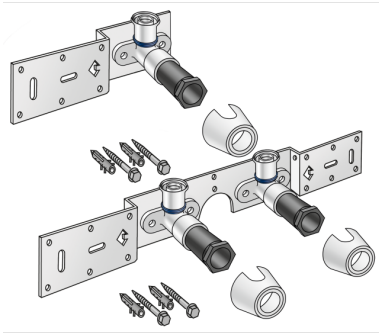

## KMU485 KELOX-ULTRAX connection set 20x1/2" 15cm

71266D02

### Areas of application

With KMU480 wall bracket fitting elbow 90°, sound-insulated, stopper, metal mount, plugs and fastening elements

DO NOT screw in any threaded pipes and cast iron fittings!

## Product information

VPE1	1,00 KT1
VPE2	15,00 KT2
weight	0,939 KGM
text	KELOX-ULTRAX connection set
INTRNR	74122000
main material group	KELOX
material group	KELOX-ULTRAX metal fittings
code	KMU485

Art. No