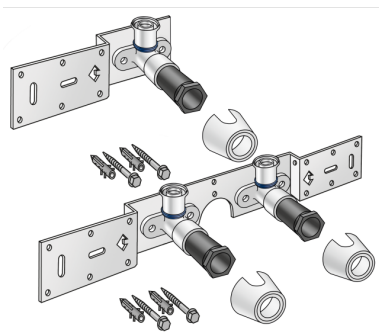

KELOX

KMU485 KELOX-ULTRAX connection set 20x1/2" single conn.

71261D02

Areas of application

With KMU480 wall bracket fitting elbow 90°, sound-insulated, stopper, metal mount, plugs and fastening elements

DO NOT screw in any threaded pipes and cast iron fittings!

Approvals:

KE KELIT GmbH

A 4020 Linz, Ignaz-Mayer-Straße 17, Austria, Europe

PHONE +43 (0) 50 779 E-MAIL office@kekelit.com

www.kekelit.com

Specifications

Product information

VPE1	1,00 KT1
VPE2	15,00 KT2
weight	0,476 KGM
text	KELOX-ULTRAX connection set
INTRNR	74122000
main material group	KELOX
material group	KELOX-ULTRAX metal fittings
code	KMU485

Art. No

label

71261D02

20x1/2" single conn.

KE KELIT GmbH

A 4020 Linz, Ignaz-Mayer-Straße 17, Austria, Europe

PHONE +43 (0) 50 779 E-MAIL office@kekelit.com

www.kekelit.com