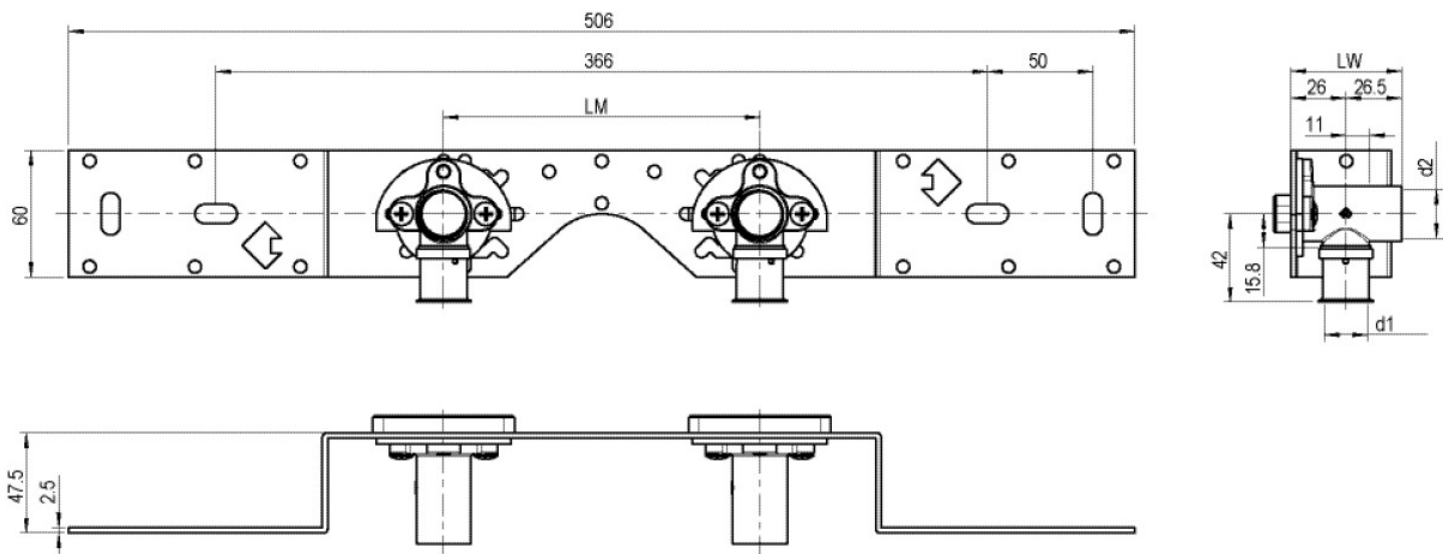

KELOX

KMU485 KELOX-ULTRAX connection set 20x1/2" single conn.

71261D02

Areas of application

With KMU480 wall bracket fitting elbow 90°, sound-insulated, stopper, metal mount, plugs and fastening elements

DO NOT screw in any threaded pipes and cast iron fittings!

Approvals:

KE KELIT GmbH

A 4020 Linz, Ignaz-Mayer-Straße 17, Austria, Europe

PHONE +43 (0) 50 779 E-MAIL office@kekelit.com

www.kekelit.com

Specifications

Product information

VPE1	1,00 KT1
VPE2	15,00 KT2
weight	0,476 KGM
text	KELOX-ULTRAX connection set
INTRNR	74122000
main material group	KELOX
material group	KELOX-ULTRAX metal fittings
code	KMU485